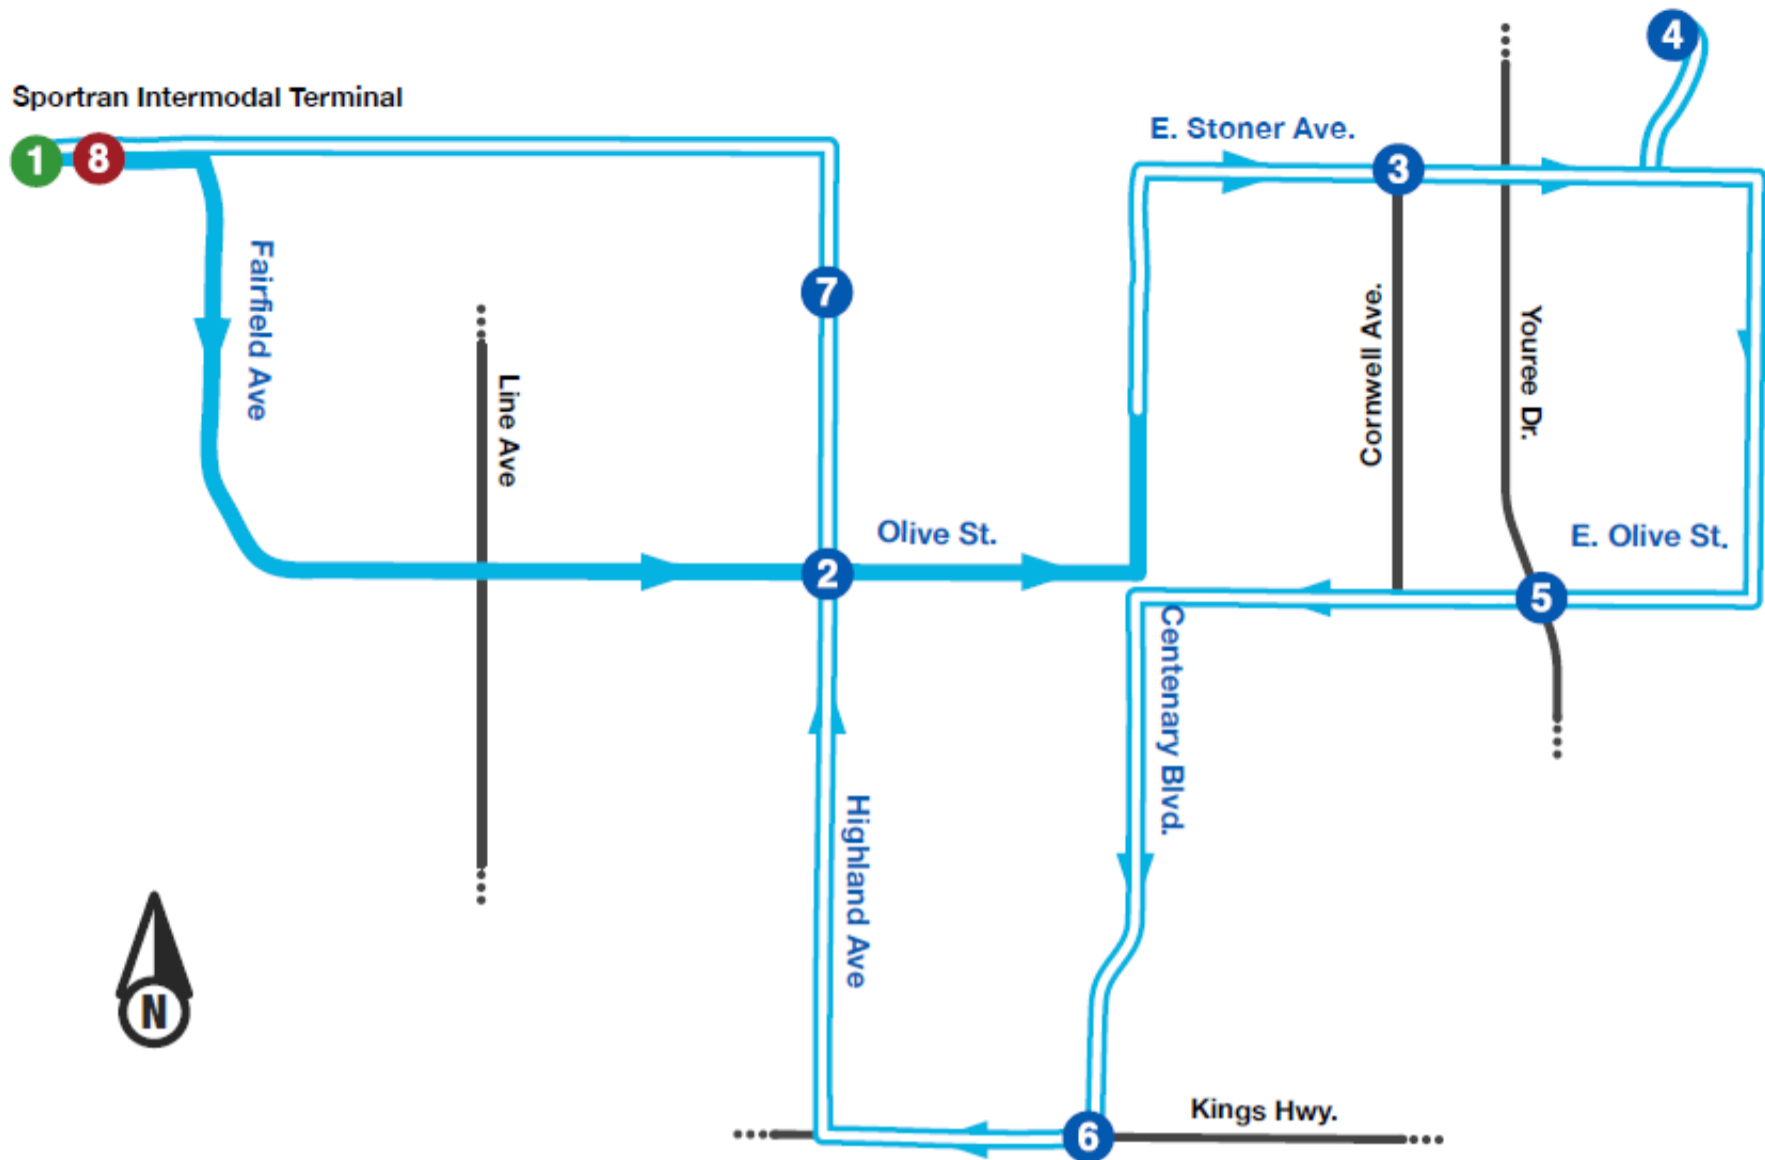

Route

9

Highland Loop

Monday-Friday

Intermodal Terminal	Olive St. & Highland Ave.	Stoner Ave. & Cornwell Ave.	VA Hospital	Youree Dr. & Olive St.	Centenary Blvd. & Kings Hwy.	Highland Ave. & Jordan St.	Intermodal Terminal
1	2	3	4	5	6	7	8
5:26 AM	5:31 AM	5:37 AM	5:41 AM	5:49 AM	5:54 AM	6:00 AM	6:04 AM
6:08 AM	6:13 AM	6:19 AM	6:23 AM	6:31 AM	6:36 AM	6:42 AM	6:46 AM
6:50 AM	6:55 AM	7:01 AM	7:05 AM	7:18 AM	7:23 AM	7:29 AM	7:33 AM
7:37 AM	7:42 AM	7:48 AM	7:52 AM	8:00 AM	8:05 AM	8:11 AM	8:15 AM
8:20 AM	8:25 AM	8:31 AM	8:35 AM	8:43 AM	8:48 AM	8:54 AM	8:58 AM
9:02 AM	9:07 AM	9:13 AM	9:17 AM	9:25 AM	9:30 AM	9:36 AM	9:40 AM
9:45 AM	9:50 AM	9:56 AM	10:00 AM	10:08 AM	10:13 AM	10:19 AM	10:23 AM
10:27 AM	10:32 AM	10:38 AM	10:42 AM	10:50 AM	10:55 AM	11:01 AM	11:05 AM
11:10 AM	11:15 AM	11:21 AM	11:25 AM	11:33 AM	11:38 AM	11:44 AM	11:48 AM
11:55 AM	12:00 PM	12:06 PM	12:10 PM	12:18 PM	12:23 PM	12:29 PM	12:33 PM
12:40 PM	12:45 PM	12:51 PM	12:55 PM	1:03 PM	1:08 PM	1:14 PM	1:18 PM
1:22 PM	1:27 PM	1:33 PM	1:37 PM	1:45 PM	1:50 PM	1:56 PM	2:00 PM
2:04 PM	2:09 PM	2:15 PM	2:19 PM	2:27 PM	2:32 PM	2:38 PM	2:42 PM
2:57 PM	3:02 PM	3:08 PM	3:12 PM	3:25 PM	3:30 PM	3:36 PM	3:40 PM
3:45 PM	3:50 PM	3:56 PM	4:00 PM	4:08 PM	4:13 PM	4:19 PM	4:23 PM
4:30 PM	4:35 PM	4:41 PM	4:45 PM	4:53 PM	4:58 PM	5:04 PM	5:08 PM
5:20 PM	5:25 PM	5:31 PM	5:35 PM	5:43 PM	5:48 PM	5:54 PM	5:58 PM

* See Route 35 - Kings Highway Alternate for Night, Saturday, and Sunday Schedules

**This route will serve Magnolia School of Excellence on the 6:50am trip and the 2:57pm trip.