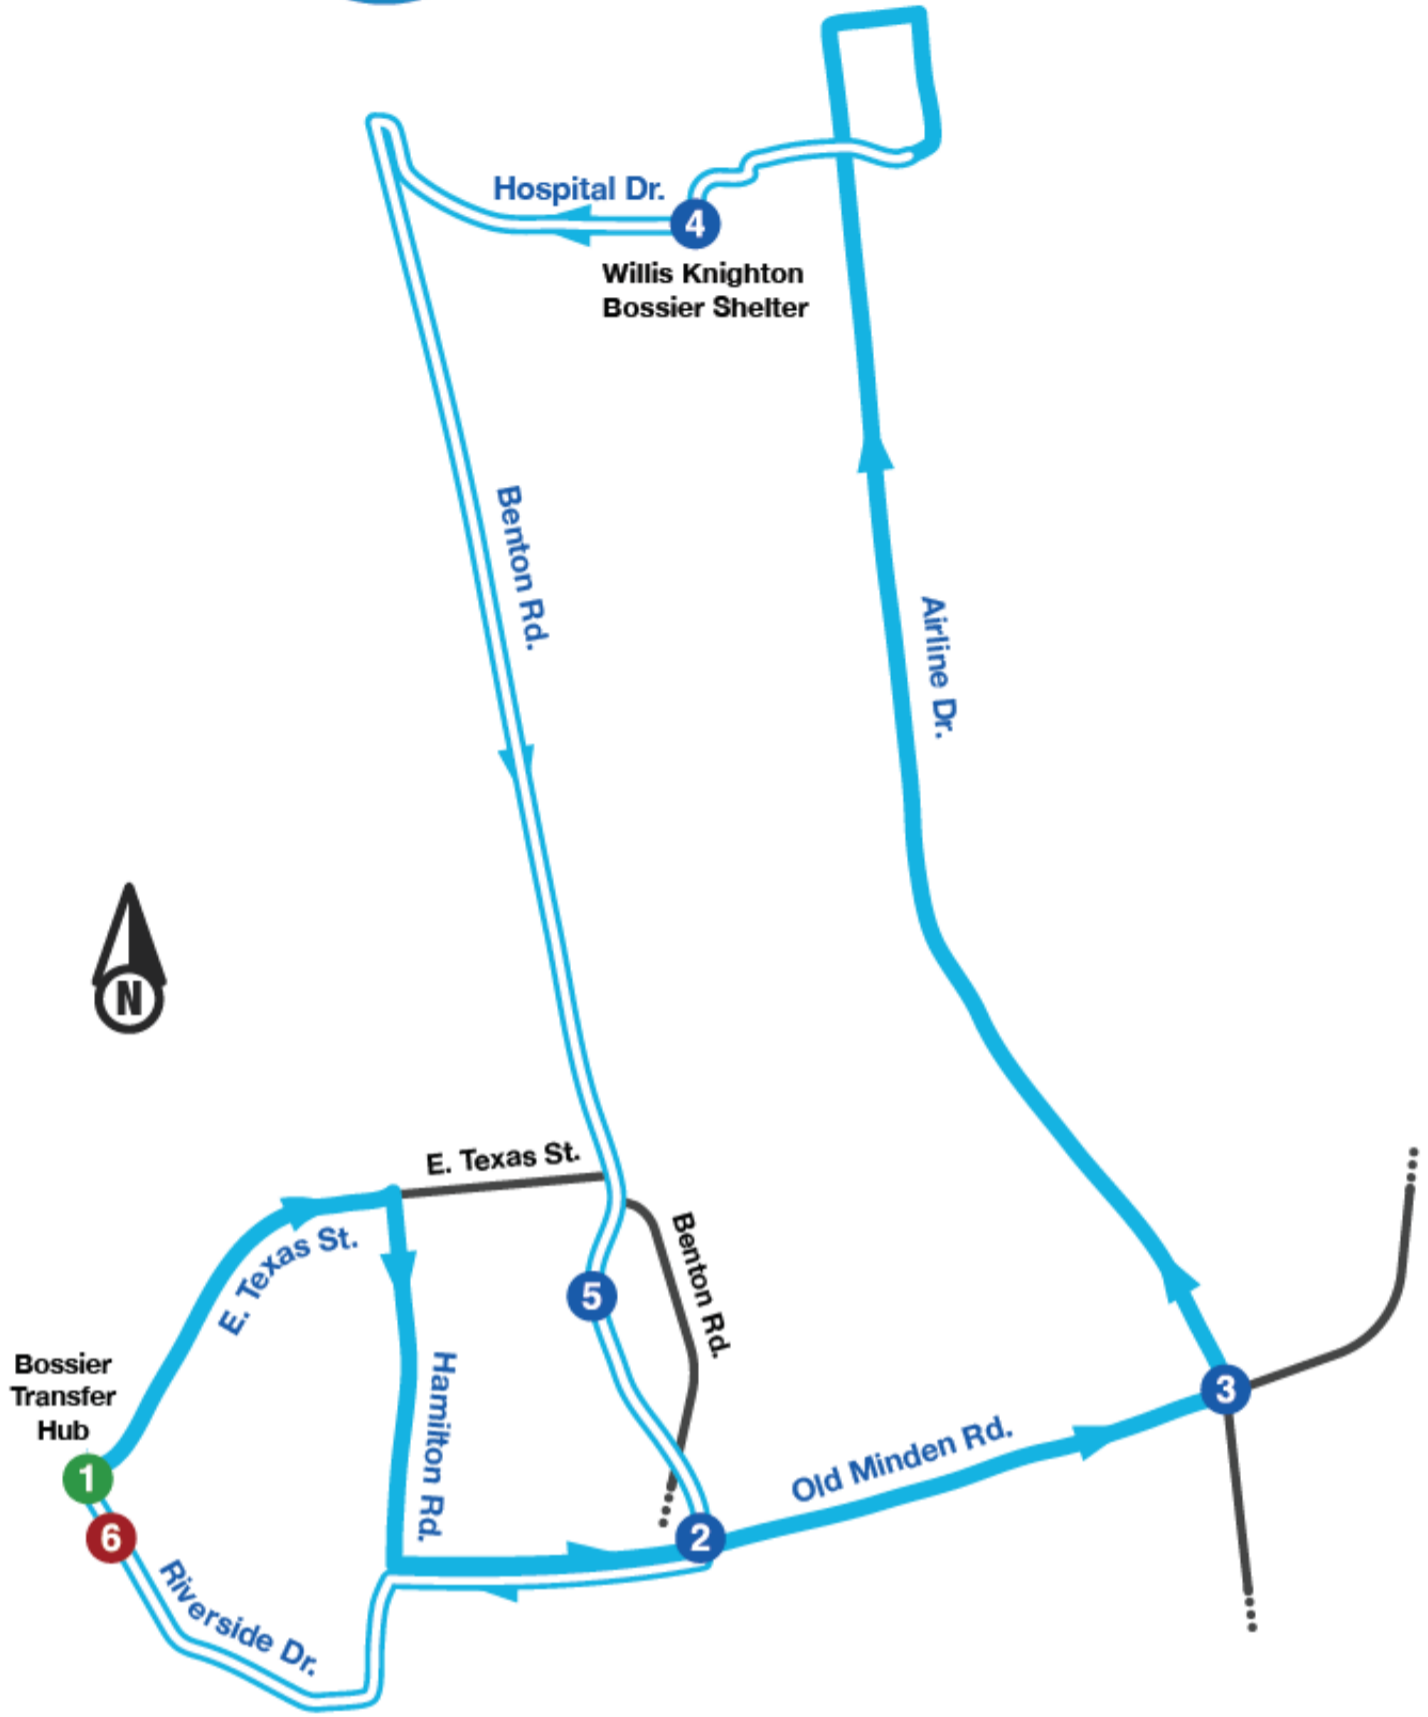

Route

16

North Bossier

Monday-Friday

Bossier Xfer Hub	Old Minden Rd. & Benton Rd.	Old Minden Rd. & Airline Dr.	Willis Knighton Bossier Shelter	Bossier Civic Center	Bossier Xfer Hub
1	2	3	4	5	6
6:07 AM**	6:16 AM	6:22 AM	6:38 AM	6:49 AM	6:56 AM
7:17 AM***	7:26 AM	7:32 AM	7:48 AM	7:59 AM	8:06 AM
8:15 AM	8:24 AM	8:30 AM	8:46 AM	8:57 AM	9:04 AM
9:15 AM	9:24 AM	9:30 AM	9:46 AM	9:57 AM	10:04 AM
10:15 AM	10:24 AM	10:30 AM	10:46 AM	10:57 AM	11:04 AM
11:15 AM	11:24 AM	11:30 AM	11:46 AM	11:57 AM	12:04 PM
NOON					
12:15 PM	12:24 PM	12:30 PM	12:46 PM	12:57 PM	1:04 PM
1:15 PM	1:24 PM	1:30 PM	1:46 PM	1:57 PM	2:04 PM
2:15 PM	2:24 PM	2:30 PM	2:46 PM	2:57 PM	3:04 PM
3:15 PM	3:24 PM	3:30 PM	3:46 PM	3:57 PM	4:04 PM
4:15 PM	4:24 PM	4:30 PM	4:46 PM	4:57 PM	5:04 PM
5:15 PM	5:24 PM	5:30 PM	5:46 PM	5:57 PM	6:04 PM

* See Route 40 - North Bossier Alternate for Night, Saturday, and Sunday Schedules

**Trip departs at intermodal terminal at 6:00am and returns to intermodal terminal at 7:03am

***Trip departs intermodal terminal at 7:10am and ends at Bossier Transfer Hub at 8:06am