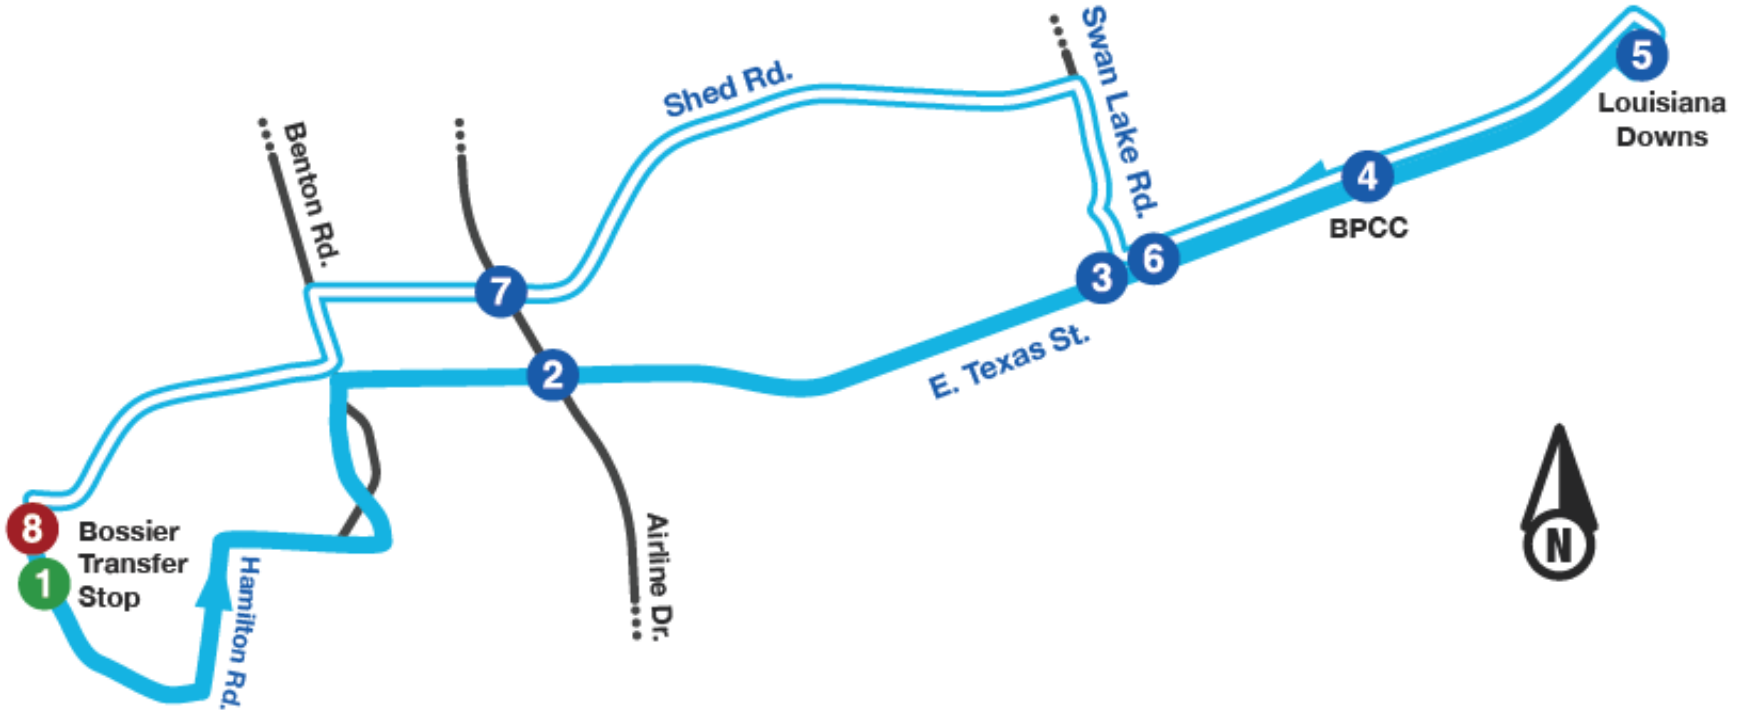

Route

5

East Bossier

Monday-Friday

Bossier Xfer Hub	E. Texas St. & Airline Dr.	E. Texas St. & Swan Lake Rd.	BPCCC	LA Downs	Swan Lake Rd. & E. Texas St.	Shed Rd. & Airline Dr.	Bossier Xfer Hub
1	2	3	4	5	6	7	8
6:07 AM**	6:20 AM	6:23 AM	6:23 AM	6:29 AM	6:39 AM	6:50 AM	6:59 AM**
7:17 AM***	7:30 AM	7:33 AM	7:36 AM	7:39 AM	7:49 AM	8:00 AM	8:09 AM
8:15 AM	8:28 AM	8:31 AM	8:34 AM	8:37 AM	8:47 AM	8:58 AM	9:07 AM
9:15 AM	9:28 AM	9:31 AM	9:34 AM	9:37 AM	9:47 AM	9:58 AM	10:07 AM
10:15 AM	10:28 AM	10:31 AM	10:34 AM	10:37 AM	10:47 AM	10:58 AM	11:07 AM
11:15 AM	11:28 AM	11:31 AM	11:34 AM	11:37 AM	11:47 AM	11:58 AM	12:07 PM
NOON							
12:15 PM	12:28 PM	12:31 PM	12:34 PM	12:37 PM	12:47 PM	12:58 PM	1:07 PM
1:15 PM	1:28 PM	1:31 PM	1:34 PM	1:37 PM	1:47 PM	1:58 PM	2:07 PM
2:15 PM	2:28 PM	2:31 PM	2:34 PM	2:37 PM	2:47 PM	2:58 PM	3:07 PM
3:15 PM	3:28 PM	3:31 PM	3:34 PM	3:37 PM	3:47 PM	3:58 PM	4:07 PM
4:15 PM	4:28 PM	4:31 PM	4:34 PM	4:37 PM	4:47 PM	4:58 PM	5:07 PM
5:15 PM	5:28 PM	5:31 PM	5:34 PM	5:37 PM	5:47 PM	5:58 PM	6:07 PM

* See Route 32 - East Bossier Alternate for Night, Saturday, and Sunday Schedules

**Trip departs at intermodal terminal at 6:00am and returns to intermodal terminal at 7:06am

***Trip departs intermodal terminal at 7:10am and ends at Bossier Transfer Hub at 8:09am