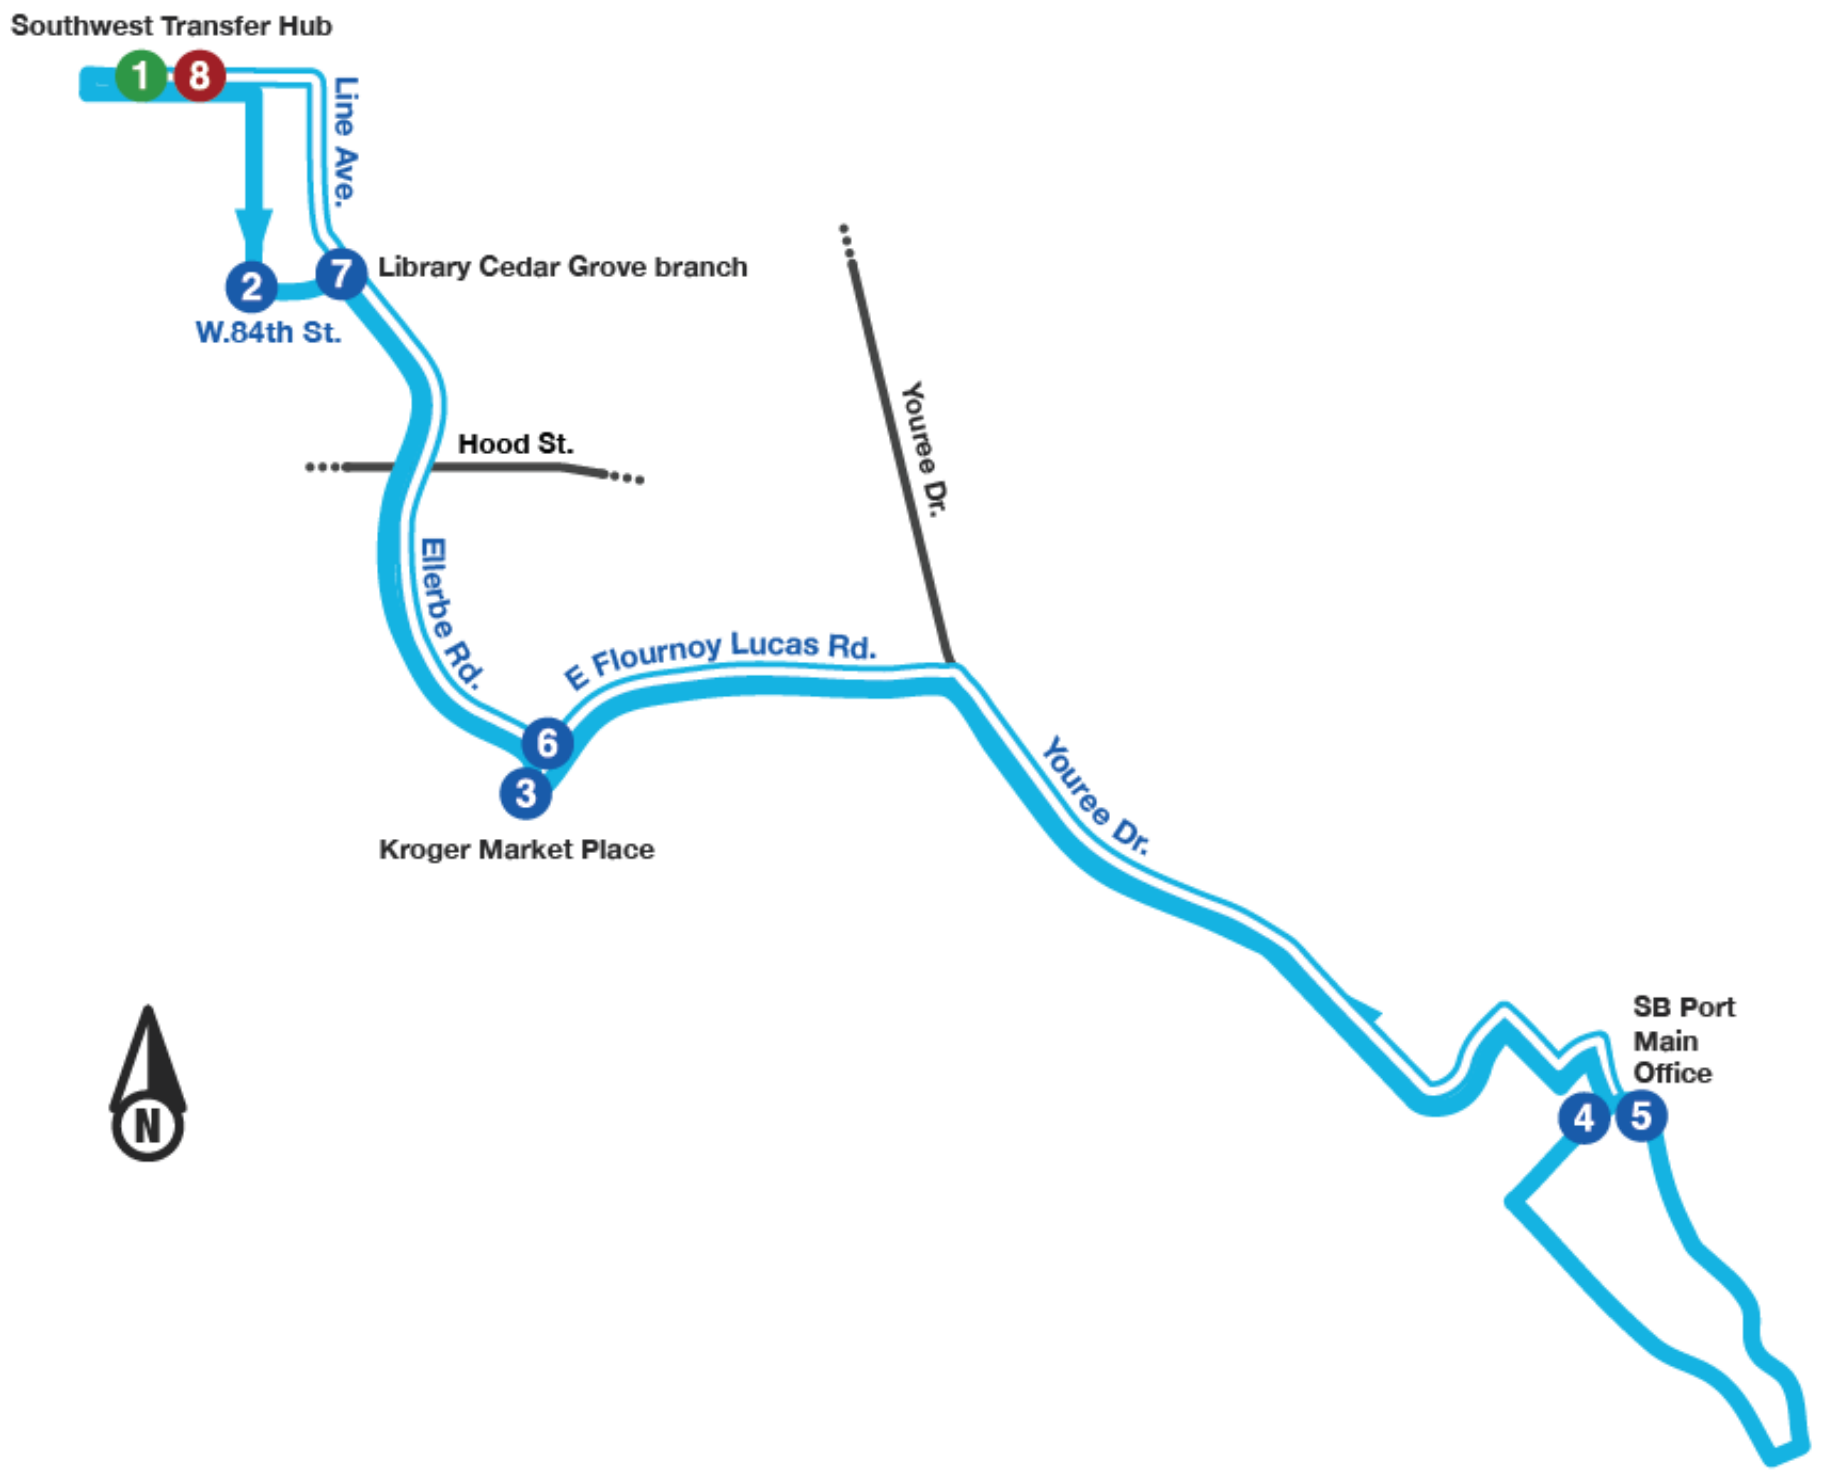

Route

6

Ellerbe Road / Forbing Loop (w/ Service to Port of Caddo-Bossier)

Monday-Friday

Southwest Xfer Hub	70th St. & Fairfield Ave.	Kroger Marketplace	Port of Caddo-Bossier	Port of Caddo-Bossier	Kroger Marketplace	E. 85th St. & Line Ave.	Southwest Xfer Hub
1	2	3	4	5	6	7	8
5:22 AM	5:25 AM	5:38 AM	5:48 AM	6:12 AM	6:22 AM	6:28 AM	6:34 AM
6:22 AM	6:25 AM	6:38 AM	6:48 AM	7:12 AM	7:22 AM	7:28 AM	7:34 AM
6:38 AM	6:41 AM	6:54 AM				7:00 AM	7:06 AM
7:10 AM	7:13 AM	7:26 AM				7:32 AM	7:38 AM
7:38 AM	7:41 AM	7:54 AM				8:00 AM	8:06 AM
8:10 AM	8:13 AM	8:26 AM				8:32 AM	8:38 AM
8:42 AM	8:45 AM	8:58 AM				9:04 AM	9:10 AM
9:15 AM	9:18 AM	9:31 AM				9:37 AM	9:43 AM
10:15 AM	10:18 AM	10:31 AM				10:37 AM	10:43 AM
11:15 AM	11:18 AM	11:31 AM				11:37 AM	11:43 AM
NOON							
12:15 PM	12:18 PM	12:31 PM				12:37 PM	12:43 PM
1:15 PM	1:18 PM	1:31 PM				1:37 PM	1:43 PM
1:47 PM	1:50 PM	2:03 PM				2:09 PM	2:15 PM
2:22 PM	2:25 PM	2:38 PM	2:48 PM	3:12 PM	3:22 PM	3:28 PM	3:34 PM
2:52 PM	2:55 PM	3:08 PM	3:18 PM	3:42 PM	3:52 PM	3:58 PM	4:04 PM