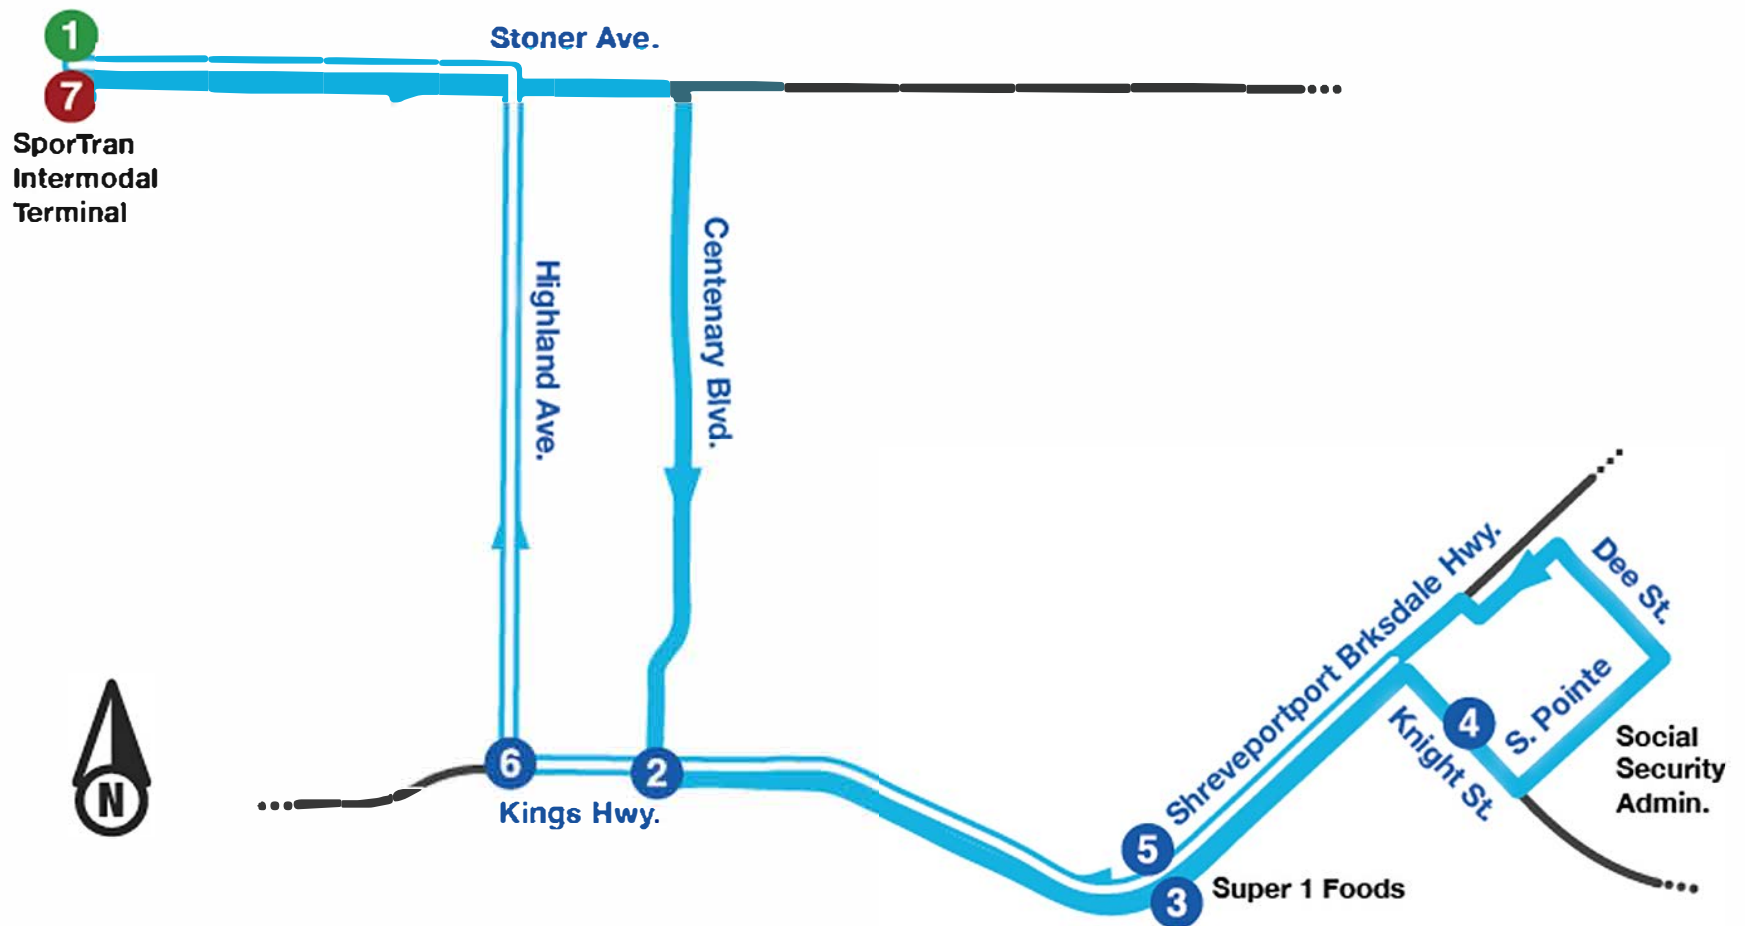

Route

35

Kings Highway Alternate

Monday-Friday (Night)

Intermodal Terminal	Centenary Blvd. & Kings Hwy.	S'port Brksdale Hwy. & Super 1 Foods	S'port Brksdale Hwy & Knight St.	S'port Brksdale Hwy. & Super 1 Foods	Kings Hwy. & Highland Ave.	Intermodal Terminal
1	2	3	4	5	6	7
6:00 PM	6:09 PM	6:14 PM	6:17 PM	6:21 PM	6:26 PM	6:35 PM
7:00 PM	7:09 PM	7:14 PM	7:17 PM	7:21 PM	7:26 PM	7:35 PM
8:00 PM	8:09 PM	8:14 PM	8:17 PM	8:21 PM	8:26 PM	8:35 PM
9:00 PM	9:09 PM	9:14 PM	9:17 PM	9:21 PM	9:26 PM	9:35 PM
10:00 PM	10:09 PM	10:14 PM	10:17 PM	10:21 PM	10:26 PM	10:35 PM
11:00 PM	11:09 PM	11:14 PM	11:17 PM	11:21 PM	11:26 PM	11:35 PM
MID NIGHT						
12:05 AM	12:14 AM	12:19 AM	12:22 AM	12:26 AM	12:31 AM	12:40 AM

Route 35 Con't

Saturday

Intermodal Terminal	Centenary Blvd. & Kings Hwy.	S'port Brksdale Hwy. & Super 1 Foods	S'port Brksdale Hwy & Knight St.	S'port Brksdale Hwy. & Super 1 Foods	Kings Hwy. & Highland Ave.	Intermodal Terminal
1	2	3	4	5	6	7
2:20 PM	2:29 PM	2:34 PM	2:37 PM	2:41 PM	2:46 PM	2:55 PM
3:10 PM	3:19 PM	3:24 PM	3:27 PM	3:31 PM	3:36 PM	3:45 PM
4:00 PM	4:09 PM	4:14 PM	4:17 PM	4:21 PM	4:26 PM	4:35 PM
4:50 PM	4:59 PM	5:04 PM	5:07 PM	5:11 PM	5:16 PM	5:25 PM
6:00 PM	6:09 PM	6:14 PM	6:17 PM	6:21 PM	6:26 PM	6:35 PM
7:00 PM	7:09 PM	7:14 PM	7:17 PM	7:21 PM	7:26 PM	7:35 PM
8:00 PM	8:09 PM	8:14 PM	8:17 PM	8:21 PM	8:26 PM	8:35 PM
9:00 PM	9:09 PM	9:14 PM	9:17 PM	9:21 PM	9:26 PM	9:35 PM
10:00 PM	10:09 PM	10:14 PM	10:17 PM	10:21 PM	10:26 PM	10:35 PM
11:00 PM	11:09 PM	11:14 PM	11:17 PM	11:21 PM	11:26 PM	11:35 PM
12:00 AM	12:09 AM	12:14 AM	12:17 AM	12:21 AM	12:26 AM	12:35 AM