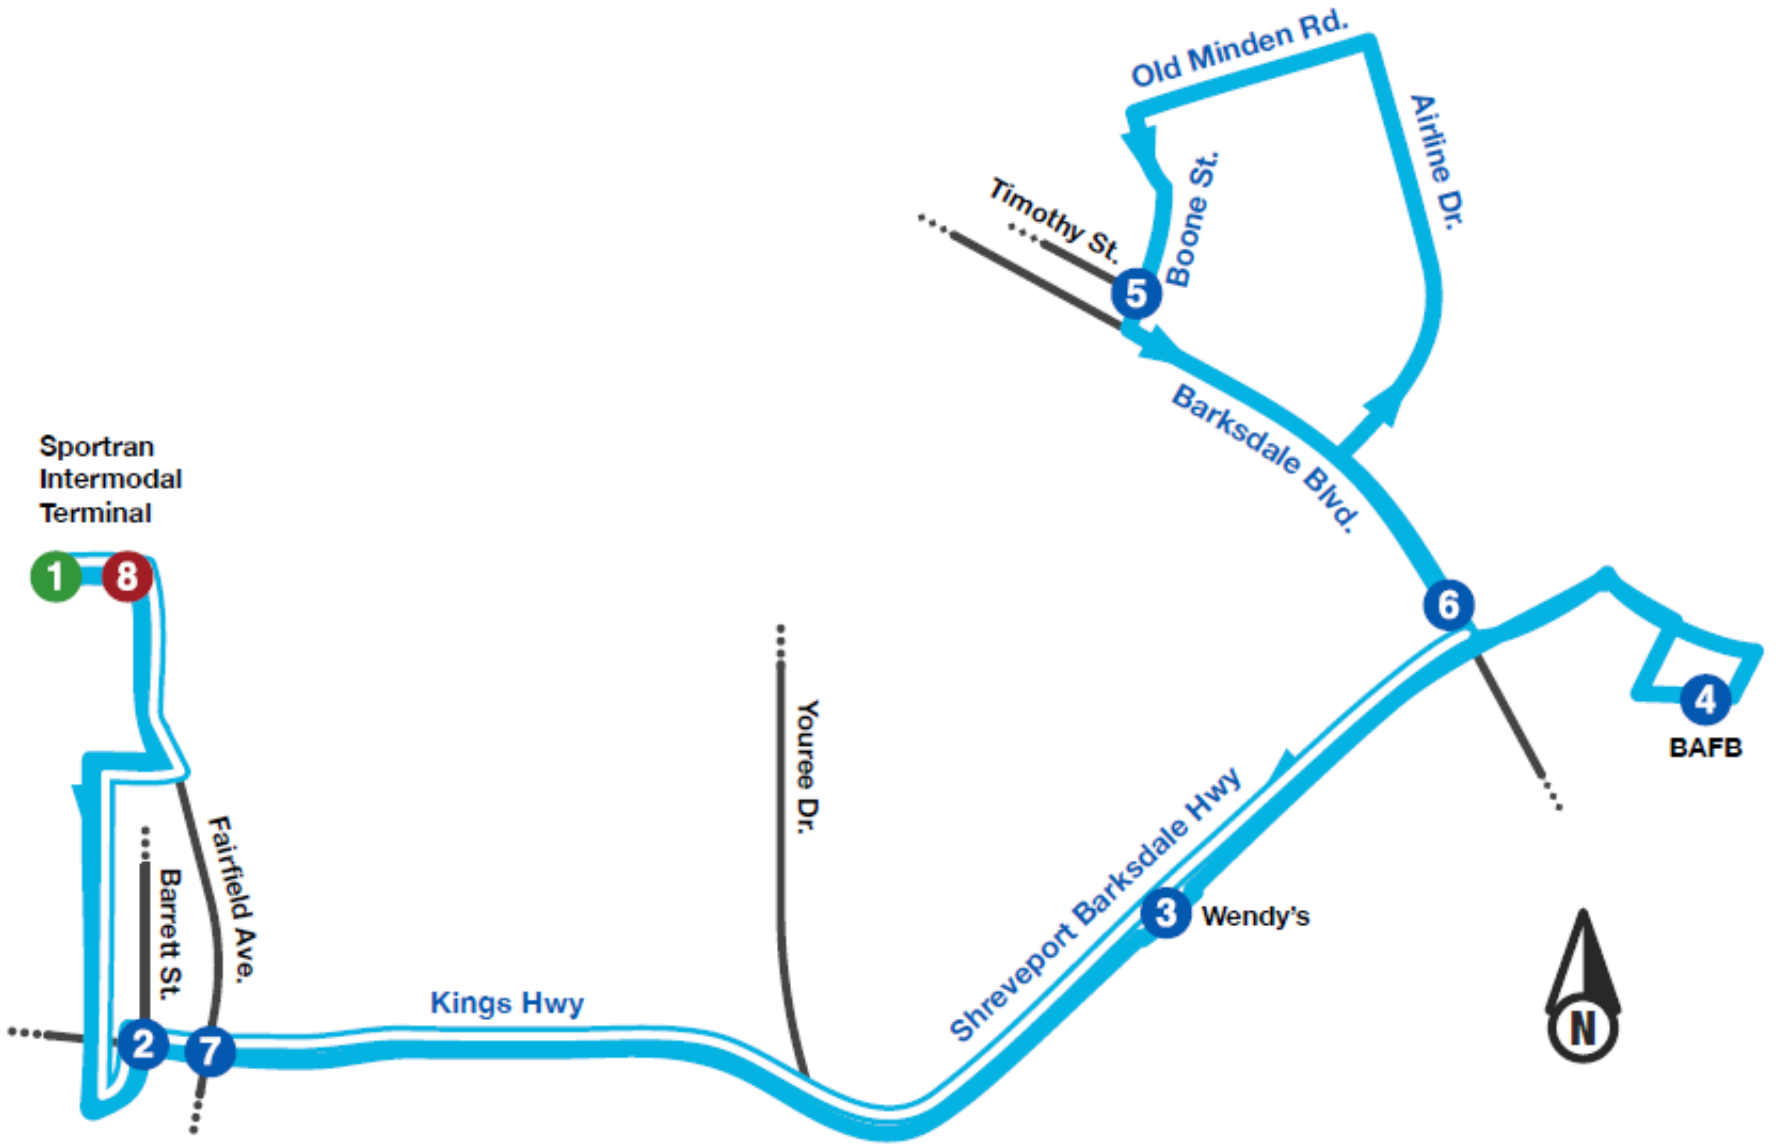

Route

19

Shreveport-Barksdale

Monday-Friday

Intermodal Terminal (Outbound)	Mall St. Vincent (Outbound)	S'port Barksdale Svc Rd. & Wendy's (Outbound)	B.A.F.B. (Outbound)	Boone St. & Timothy St. (Outbound)	Barksdale Blvd. & Johnson St (Outbound)	Kings Hwy & Fairfield ave. (Inbound)	Intermodal Terminal (Inbound)
1	2	3	4	5	6	7	8
6:42 AM	6:49 AM	7:01 AM	7:12 AM	7:27 AM	7:34 AM	7:48 AM	7:54 AM
7:58 AM	8:05 AM	8:17 AM	8:28 AM	8:43 AM	8:50 AM	9:04 AM	9:10 AM
9:04 AM	9:11 AM	9:23 AM	9:34 AM	9:49 AM	9:56 AM	10:10 AM	10:16 AM
10:06 AM	10:13 AM	10:25 AM	10:36 AM	10:51 AM	10:58 AM	11:12 AM	11:18 AM
NOON							
2:40 PM	2:47 PM	2:59 PM	3:10 PM	3:25 PM	3:32 PM	3:46 PM	3:52 PM
3:56 PM	4:03 PM	4:15 PM	4:26 PM	4:41 PM	4:48 PM	5:02 PM	5:08 PM
4:57 PM	5:04 PM	5:16 PM	5:27 PM	5:42 PM	5:49 PM	6:03 PM	6:09 PM
6:04 PM	6:11 PM	6:23 PM	6:34 PM	6:49 PM	6:56 PM	7:10 PM	7:16 PM

Saturday

Intermodal Terminal (Outbound)	Mall St. Vincent (Outbound)	S'port Barksdale Svc Rd. & Wendy's (Outbound)	B.A.F.B. (Outbound)	Boone St. & Timothy St. (Outbound)	Barksdale Blvd. & Johnson St (Outbound)	Kings Hwy & Fairfield ave. (Inbound)	Intermodal Terminal (Inbound)
1	2	3	4	5	6	7	8
6:39 AM	6:46 AM	6:58 AM	7:04 AM	7:15 AM	7:19 AM	7:33 AM	7:39 AM
7:55 AM	8:02 AM	8:14 AM	8:20 AM	8:31 AM	8:35 AM	8:49 AM	8:55 AM
9:10 AM	9:17 AM	9:29 AM	9:35 AM	9:46 AM	9:50 AM	10:04 AM	10:10 AM
10:30 AM	10:37 AM	10:49 AM	10:55 AM	11:06 AM	11:10 AM	11:24 AM	11:30 AM
NOON							
2:00 PM	2:07 PM	2:19 PM	2:25 PM	2:36 PM	2:40 PM	2:54 PM	3:00 PM
3:20 PM	3:27 PM	3:39 PM	3:45 PM	3:56 PM	4:00 PM	4:14 PM	4:20 PM
4:35 PM	4:42 PM	4:54 PM	5:00 PM	5:11 PM	5:15 PM	5:29 PM	5:35 PM

* This route is served Monday-Saturday only