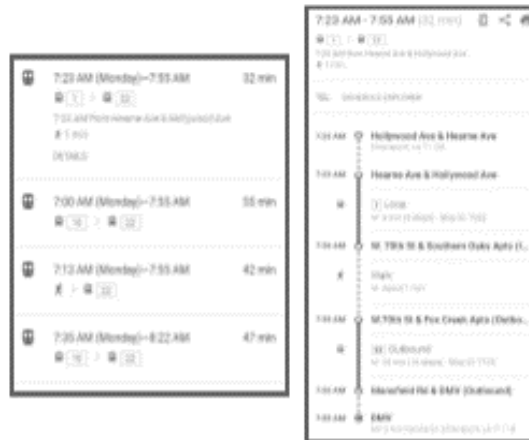

Saturday Service: Bus service is provided by Routes 101-108, operating every 35 minutes during peak service. After 5:45 PM, this goes down to every 70 minutes.

SporTran is Live on Google Transit!!!

Go to www.sportran.org and click on "Plan Your Trip"

Type in your starting point, your destination, and when you want to leave

Check out the details to find the best trip for you

Route 1 - Hearne Avenue (Intermodal Bay J)

Monday - Friday

Intermodal Terminal	Hearne & Lakeshore	Hearne & Hollywood	Southwest Xfer Hub	Southwest Xfer Hub	Hearne & Hollywood	Hearne & Lakeshore	Intermodal Terminal
				5:39 AM	5:46 AM	5:53 AM	6:00 AM
5:45 AM	5:52 AM	5:59 AM	6:06 AM	6:15 AM	6:22 AM	6:29 AM	6:36 AM
6:05 AM	6:12 AM	6:19 AM	6:26 AM	6:45 AM	6:52 AM	6:59 AM	7:06 AM
6:45 AM	6:52 AM	6:59 AM	7:06 AM	7:15 AM	7:22 AM	7:29 AM	7:36 AM
7:15 AM	7:22 AM	7:29 AM	7:36 AM	7:45 AM	7:52 AM	7:59 AM	8:06 AM
7:45 AM	7:52 AM	7:59 AM	8:06 AM	8:15 AM	8:22 AM	8:29 AM	8:36 AM
8:15 AM	8:22 AM	8:29 AM	8:36 AM	8:45 AM	8:52 AM	8:59 AM	9:06 AM
8:45 AM	8:52 AM	8:59 AM	9:06 AM	9:15 AM	9:22 AM	9:29 AM	9:36 AM
9:15 AM	9:22 AM	9:29 AM	9:36 AM				
9:45 AM	9:52 AM	9:59 AM	10:06 AM	10:15 AM	10:22 AM	10:29 AM	10:36 AM
10:45 AM	10:52 AM	10:59 AM	11:06 AM	11:15 AM	11:22 AM	11:29 AM	11:36 AM
11:45 AM	11:52 AM	11:59 AM	12:06 PM	12:15 PM	12:22 PM	12:29 PM	12:36 PM
12:45 PM	12:52 PM	12:59 PM	1:06 PM	1:15 PM	1:22 PM	1:29 PM	1:36 PM
				1:45 PM	1:52 PM	1:59 PM	2:06 PM
1:45 PM	1:52 PM	1:59 PM	2:06 PM	2:15 PM	2:22 PM	2:29 PM	2:36 PM
2:15 PM	2:22 PM	2:29 PM	2:36 PM	2:45 PM	2:52 PM	2:59 PM	3:06 PM
2:45 PM	2:52 PM	2:59 PM	3:06 PM	3:15 PM	3:22 PM	3:29 PM	3:36 PM
3:15 PM	3:22 PM	3:29 PM	3:36 PM	3:45 PM	3:52 PM	3:59 PM	4:06 PM
3:45 PM	3:52 PM	3:59 PM	4:06 PM	4:15 PM	4:22 PM	4:29 PM	4:36 PM
4:15 PM	4:22 PM	4:29 PM	4:36 PM	4:45 PM	4:52 PM	4:59 PM	5:06 PM
4:45 PM	4:52 PM	4:59 PM	5:06 PM	5:15 PM	5:22 PM	5:29 PM	5:36 PM
5:15 PM	5:22 PM	5:29 PM	5:36 PM				