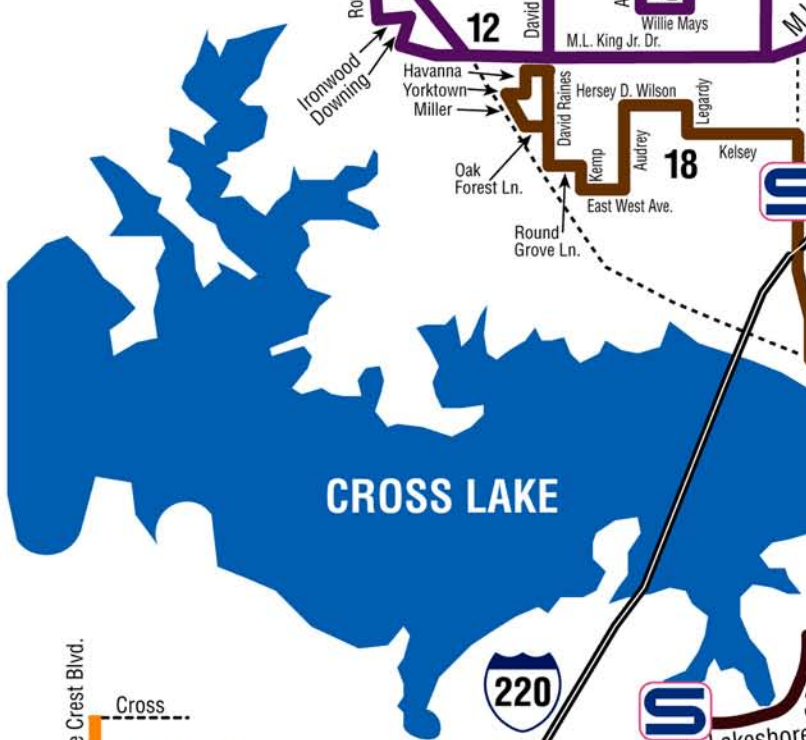

SHREVEPORT

BOSSIER CITY

Downtown Routes Vary from Route to Route. Detail is Shown on Individual Route Maps.

Bossier Parish Community College

Barksdale AFB

See #14 Route Map for Detail.

CROSS LAKE

REGIONAL AIRPORT