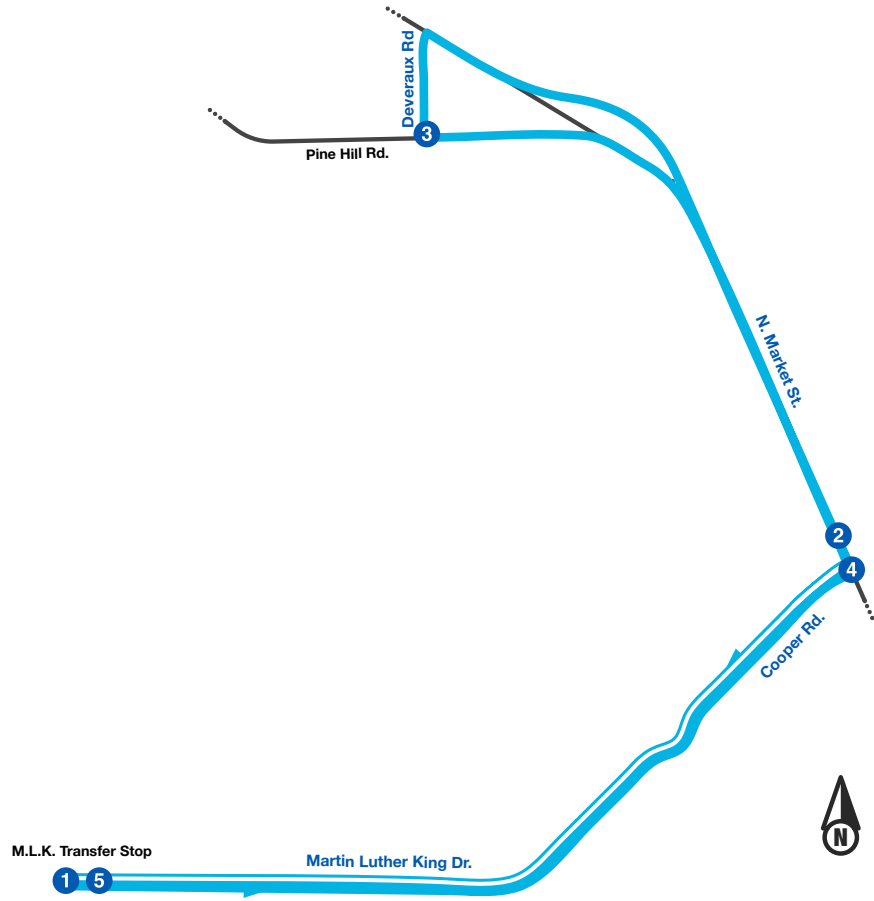

Route

18

N. Shreveport Circulator

Monday-Friday

M. L. King & David Raines Rd.	N. Market St. & M.L.K. Dr	Pinehill Rd. & Deveraux Rd.	N. Market St. & M.L.K. Dr	M. L. King & David Raines Rd.
1	2	3	4	5
6:25 AM	6:31 AM	6:35 AM	6:39 AM	6:45 AM
6:53 AM	6:59 AM	7:03 AM	7:07 AM	7:13 AM
8:00 AM	8:06 AM	8:10 AM	8:14 AM	8:20 AM
9:08 AM	9:14 AM	9:18 AM	9:22 AM	9:28 AM
10:16 AM	10:22 AM	10:26 AM	10:30 AM	10:36 AM
11:25 AM	11:31 AM	11:35 AM	11:39 AM	11:45 AM
NOON				
12:32 PM	12:38 PM	12:42 PM	12:46 PM	12:52 PM
1:40 PM	1:46 PM	1:50 PM	1:54 PM	2:00 PM
2:48 PM	2:54 PM	2:58 PM	3:02 PM	3:08 PM
3:56 PM	4:02 PM	4:06 PM	4:10 PM	4:16 PM
5:04 PM	5:10 PM	5:14 PM	5:18 PM	5:24 PM
6:07 PM	6:13 PM	6:17 PM	6:21 PM	6:27 PM

* This route is served Monday-Friday only