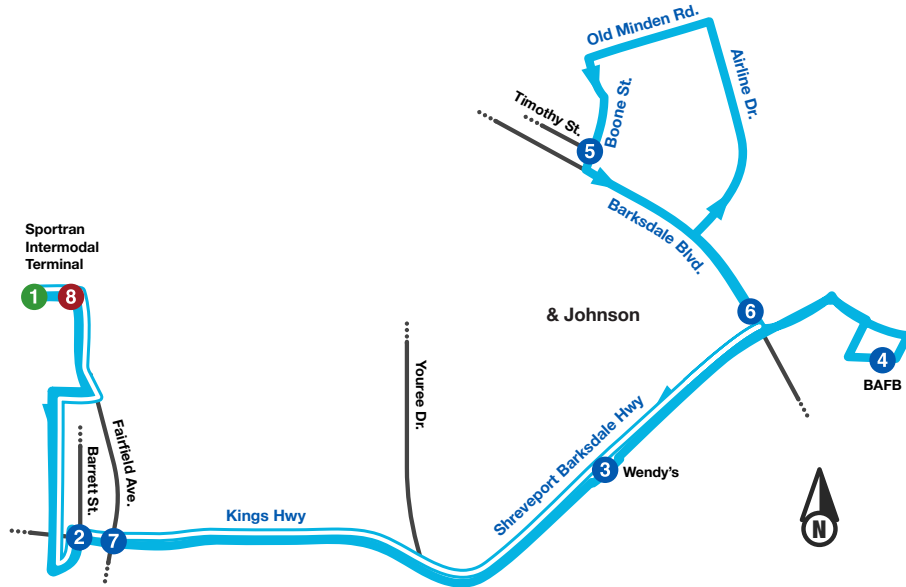

Route

19

Shreveport-Barksdale

Monday-Friday

Intermodal Terminal (Outbound)	Mall St. Vincent (Outbound)	S'port Barksdale Svc Rd. & Wendy's (Outbound)	B.A.F.B. (Outbound)	Boone St. & Timothy St. (Outbound)	Barksdale Blvd. & Johnson St (Outbound)	Kings Hwy & Fairfield ave. (Inbound)	Intermodal Terminal (Inbound)
1	2	3	4	5	6	7	8
6:42 AM	6:49 AM	7:01 AM	7:12 AM	7:27 AM	7:34 AM	7:48 AM	7:54 AM
7:58 AM	8:05 AM	8:17 AM	8:28 AM	8:43 AM	8:50 AM	9:04 AM	9:10 AM
9:04 AM	9:11 AM	9:23 AM	9:34 AM	9:49 AM	9:56 AM	10:10 AM	10:16 AM
10:06 AM	10:13 AM	10:25 AM	10:36 AM	10:51 AM	10:58 AM	11:12 AM	11:18 AM
NOON							
2:40 PM	2:47 PM	2:59 PM	3:10 PM	3:25 PM	3:32 PM	3:46 PM	3:52 PM
3:56 PM	4:03 PM	4:15 PM	4:26 PM	4:41 PM	4:48 PM	5:02 PM	5:08 PM
4:57 PM	5:04 PM	5:16 PM	5:27 PM	5:42 PM	5:49 PM	6:03 PM	6:09 PM
6:04 PM	6:11 PM	6:23 PM	6:34 PM	6:49 PM	6:56 PM	7:10 PM	7:16 PM

Saturday

Intermodal Terminal (Outbound)	Mall St. Vincent (Outbound)	S'port Barksdale Svc Rd. & Wendy's (Outbound)	B.A.F.B. (Outbound)	Boone St. & Timothy St. (Outbound)	Barksdale Blvd. & Johnson St (Outbound)	Kings Hwy & Fairfield ave. (Inbound)	Intermodal Terminal (Inbound)
1	2	3	4	5	6	7	8
6:39 AM	6:46 AM	6:58 AM	7:04 AM	7:15 AM	7:19 AM	7:33 AM	7:39 AM
8:22 AM	8:29 AM	8:41 AM	8:47 AM	8:58 AM	9:02 AM	9:16 AM	9:22 AM
10:05 AM	10:12 AM	10:24 AM	10:30 AM	10:41 AM	10:45 AM	10:59 AM	11:05 AM
11:48 AM	11:55 AM	12:07 PM	12:13 PM	12:24 PM	12:28 PM	12:42 PM	12:48 PM
NOON							
1:31 PM	1:38 PM	1:50 PM	1:56 PM	2:07 PM	2:11 PM	2:25 PM	2:31 PM
3:14 PM	3:21 PM	3:33 PM	3:39 PM	3:50 PM	3:54 PM	4:08 PM	4:14 PM
4:57 PM	5:04 PM	5:16 PM	5:22 PM	5:33 PM	5:37 PM	5:51 PM	5:57 PM

* This route is served Monday-Saturday only