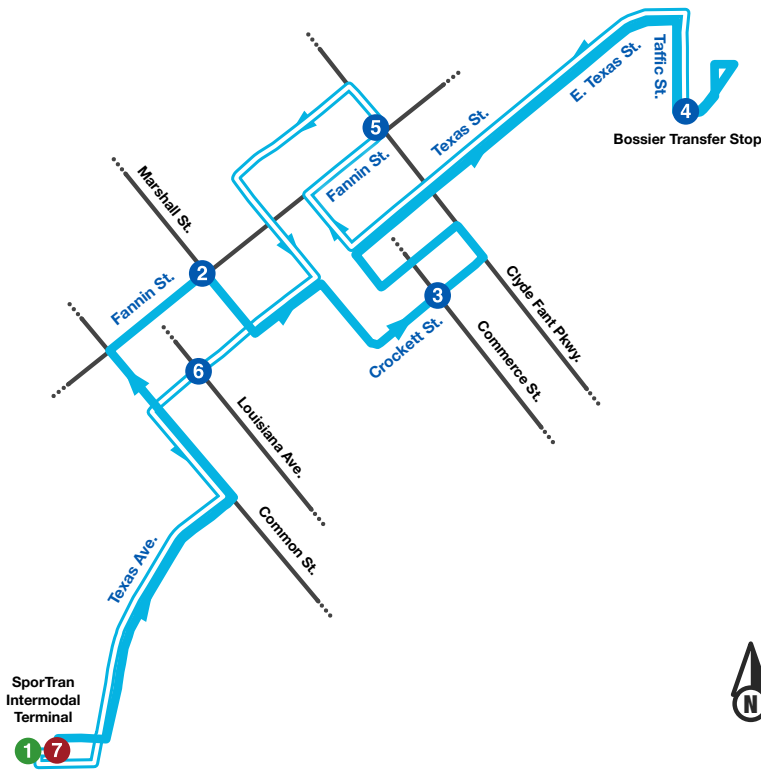

Route

20

Shreveport-Bossier Downtown Circulator

Monday-Friday						
Intermodal Terminal	Fannin St. & Marshall St.	Crockett St. & Commerce	Bossier Transfer Stop	Fannin St. & Clyde Fant	Texas St. & Louisiana Ave.	Intermodal Terminal
1	2	3	4	5	6	7
		5:46 AM	5:52 AM	5:58 AM	6:04 AM	6:09 AM
6:01 AM	6:07 AM	6:13 AM	6:19 AM	6:25 AM	6:31 AM	6:36 AM
6:14 AM	6:20 AM	6:26 AM	6:32 AM	6:38 AM	6:44 AM	6:49 AM
6:27 AM	6:33 AM	6:39 AM	6:45 AM	6:51 AM	6:57 AM	7:02 AM
6:40 AM	6:46 AM	6:52 AM	6:58 AM	7:04 AM	7:10 AM	7:15 AM
6:53 AM	6:59 AM	7:05 AM	7:11 AM	7:17 AM	7:23 AM	7:28 AM
7:06 AM	7:12 AM	7:18 AM	7:24 AM	7:30 AM	7:36 AM	7:41 AM
7:19 AM	7:25 AM	7:31 AM	7:37 AM	7:43 AM	7:49 AM	7:54 AM
7:32 AM	7:38 AM	7:44 AM	7:50 AM	7:56 AM	8:02 AM	8:07 AM
7:45 AM	7:51 AM	7:57 AM	8:03 AM	8:09 AM	8:15 AM	8:20 AM
7:58 AM	8:04 AM	8:10 AM	8:16 AM	8:22 AM	8:28 AM	8:33 AM
8:11 AM	8:17 AM	8:23 AM	8:29 AM	8:35 AM	8:41 AM	8:46 AM
8:24 AM	8:30 AM	8:36 AM	8:42 AM	8:48 AM	8:54 AM	8:59 AM
8:37 AM	8:43 AM	8:49 AM	8:55 AM	9:01 AM	9:07 AM	9:12 AM
8:50 AM	8:56 AM	9:02 AM	9:08 AM	9:14 AM	9:20 AM	9:25 AM
9:03 AM	9:09 AM	9:15 AM	9:21 AM	9:27 AM	9:33 AM	9:38 AM

* See Route 41 - Shreveport-Bossier Downtown Circulator Alternate for Night, Saturday, and Sunday Schedules