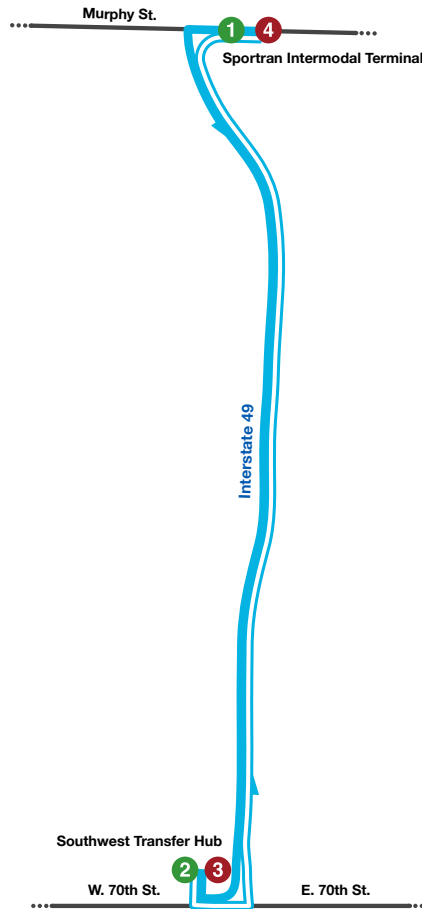

# Route

## Shreveport Hub Connector

\* Route picks up at Common & Cotton at 5:26am and 5:36am prior to starting the first trip at the intermodal terminal

**Saturday**

Sportran Intermodal Terminal	Southwest Transfer Hub	Southwest Transfer Hub	Sportran Intermodal Terminal
1	2	3	4
6:26 AM	6:32 AM	6:32 AM	6:38 AM
6:42 AM	6:48 AM	6:48 AM	6:54 AM
6:58 AM	7:04 AM	7:04 AM	7:10 AM
7:14 AM	7:20 AM	7:20 AM	7:26 AM
7:30 AM	7:36 AM	7:36 AM	7:42 AM
7:46 AM	7:52 AM	7:52 AM	7:58 AM
8:02 AM	8:08 AM	8:08 AM	8:14 AM
8:18 AM	8:24 AM	8:24 AM	8:30 AM
8:34 AM	8:40 AM	8:40 AM	8:46 AM
8:50 AM	8:56 AM	8:56 AM	9:02 AM
9:06 AM	9:12 AM	9:12 AM	9:18 AM
9:22 AM	9:28 AM	9:28 AM	9:34 AM
9:38 AM	9:44 AM	9:44 AM	9:50 AM
9:54 AM	10:00 AM	10:00 AM	10:06 AM
10:10 AM	10:16 AM	10:16 AM	10:22 AM
10:26 AM	10:32 AM	10:32 AM	10:38 AM
10:42 AM	10:48 AM	10:48 AM	10:54 AM
10:58 AM	11:04 AM	11:04 AM	11:10 AM
11:14 AM	11:20 AM	11:20 AM	11:26 AM
11:30 AM	11:36 AM	11:36 AM	11:42 AM
11:46 AM	11:52 AM	11:52 AM	11:58 AM
12:02 PM	12:08 PM	12:08 PM	12:14 PM
12:18 PM	12:24 PM	12:24 PM	12:30 PM
12:34 PM	12:40 PM	12:40 PM	12:46 PM
12:50 PM	12:56 PM	12:56 PM	1:02 PM
1:06 PM	1:12 PM	1:12 PM	1:18 PM
1:22 PM	1:28 PM	1:28 PM	1:34 PM
1:38 PM	1:44 PM	1:44 PM	1:50 PM
1:54 PM	2:00 PM	2:00 PM	2:06 PM
2:10 PM	2:16 PM	2:16 PM	2:22 PM
2:26 PM	2:32 PM	2:32 PM	2:38 PM
2:42 PM	2:48 PM	2:48 PM	2:54 PM
2:58 PM	3:04 PM	3:04 PM	3:10 PM
3:14 PM	3:20 PM	3:20 PM	3:26 PM
3:30 PM	3:36 PM	3:36 PM	3:42 PM

NOON

**Sunday**

Sportran Intermodal Terminal	Southwest Transfer Hub	Southwest Transfer Hub	Sportran Intermodal Terminal
<b>1</b>	<b>2</b>	<b>3</b>	<b>4</b>
4:00 PM	4:06 PM	4:10 PM	4:16 PM
4:20 PM	4:26 PM	4:30 PM	4:36 PM
4:40 PM	4:46 PM	4:50 PM	4:56 PM