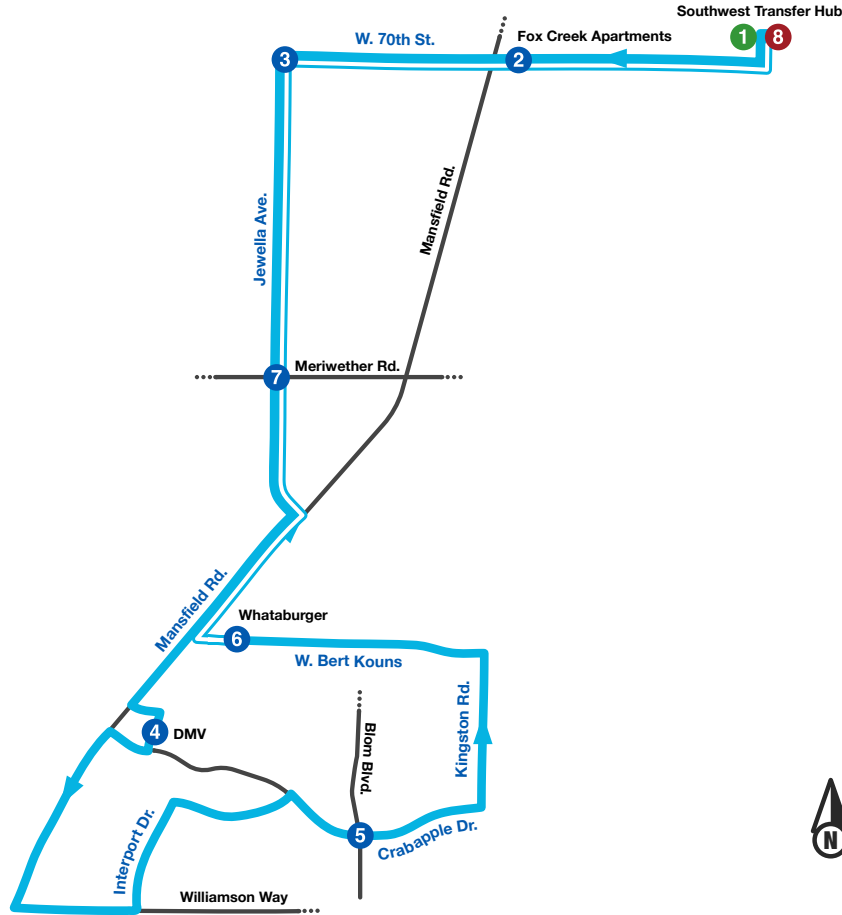

Route

22

Southern Hills

Monday-Friday

Southwest Xfer Hub (Outbound)	West 70th & Fox Creek Apt. (Outbound)	Jewella Ave. & W. 70th St. (Outbound)	Mansfield Rd. & DMV (Outbound)	Crabapple Dr. & Blom Blvd. (Outbound)	Bert Kouns & Whataburger (Inbound)	Jewella Ave & Meriwether Rd. (Inbound)	Southwest Xfer Hub (Inbound)
1	2	3	4	5	6	7	8
11:49 AM	11:53 AM	11:58 AM	12:13 PM	12:25 PM	12:31 PM	12:37 PM	12:48 PM
12:32 PM	12:36 PM	12:41 PM	12:56 PM	1:08 PM	1:14 PM	1:20 PM	1:31 PM
1:03 PM	1:07 PM	1:12 PM	1:27 PM	1:39 PM	1:45 PM	1:51 PM	2:02 PM
1:38 PM	1:42 PM	1:47 PM	2:02 PM	2:14 PM	2:20 PM	2:26 PM	2:37 PM
2:21 PM	2:25 PM	2:30 PM	2:45 PM	2:57 PM	3:03 PM	3:09 PM	3:20 PM
2:52 PM	2:56 PM	3:01 PM	3:16 PM	3:28 PM	3:34 PM	3:40 PM	3:51 PM
3:27 PM	3:31 PM	3:36 PM	3:51 PM	4:03 PM	4:09 PM	4:15 PM	4:26 PM
3:47 PM	3:51 PM	3:56 PM	4:11 PM	4:23 PM	4:29 PM	4:35 PM	4:46 PM
4:20 PM	4:24 PM	4:29 PM	4:44 PM	4:56 PM	5:02 PM	5:08 PM	5:19 PM
4:50 PM	4:54 PM	4:59 PM	5:13 PM	5:25 PM	5:31 PM	5:36 PM	5:47 PM
5:20 PM	5:24 PM	5:29 PM	5:44 PM	5:56 PM	6:02 PM	6:08 PM	6:19 PM