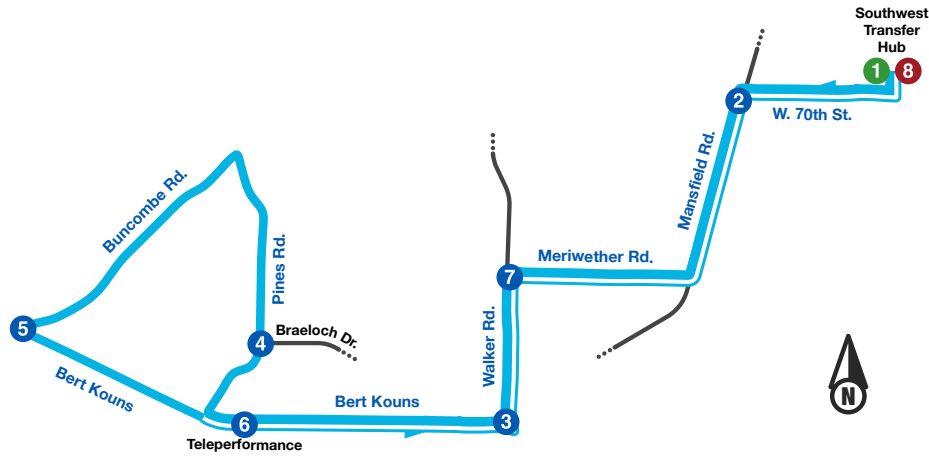

# Route

## Walker Road / Bert Kouns

### Monday-Friday

Southwest Xfer Hub (Outbound)	Mansfield Rd. & W. 70th St. (Outbound)	Bert Kouns & Walker Rd. (Outbound)	Pines Rd & Braeloch Dr. (Outbound)	Buncombe Rd. & Bert Kouns (Outbound)	Teleperformance (Inbound)	Walker Rd. & Meriwether Rd. (Inbound)	Southwest Xfer Hub (Inbound)
1	2	3	4	5	6	7	8
5:58 AM	6:04 AM	6:16 AM	6:22 AM	6:29 AM	6:35 AM	6:40 AM	6:51 AM
6:40 AM	6:46 AM	6:58 AM	7:04 AM	7:11 AM	7:17 AM	7:22 AM	7:33 AM
7:23 AM	7:29 AM	7:41 AM	7:47 AM	7:54 AM	8:00 AM	8:05 AM	8:16 AM
8:05 AM	8:11 AM	8:23 AM	8:29 AM	8:36 AM	8:42 AM	8:47 AM	8:58 AM
8:48 AM	8:54 AM	9:06 AM	9:12 AM	9:19 AM	9:25 AM	9:30 AM	9:41 AM
9:30 AM	9:36 AM	9:48 AM	9:54 AM	10:01 AM	10:07 AM	10:12 AM	10:23 AM
10:13 AM	10:19 AM	10:31 AM	10:37 AM	10:44 AM	10:50 AM	10:55 AM	11:06 AM
10:55 AM	11:01 AM	11:13 AM	11:19 AM	11:26 AM	11:32 AM	11:37 AM	11:48 AM
11:38 AM	11:44 AM	11:56 AM	12:02 PM	12:09 PM	12:15 PM	12:20 PM	12:31 PM
12:20 PM	12:26 PM	12:38 PM	12:44 PM	12:51 PM	12:57 PM	1:02 PM	1:13 PM
1:03 PM	1:09 PM	1:21 PM	1:27 PM	1:34 PM	1:40 PM	1:45 PM	1:56 PM
1:45 PM	1:51 PM	2:03 PM	2:09 PM	2:16 PM	2:22 PM	2:27 PM	2:38 PM
2:28 PM	2:34 PM	2:46 PM	2:52 PM	2:59 PM	3:05 PM	3:10 PM	3:21 PM
3:10 PM	3:16 PM	3:28 PM	3:34 PM	3:41 PM	3:47 PM	3:52 PM	4:03 PM
3:53 PM	3:59 PM	4:11 PM	4:17 PM	4:24 PM	4:30 PM	4:35 PM	4:46 PM
4:35 PM	4:41 PM	4:53 PM	4:59 PM	5:06 PM	5:12 PM	5:17 PM	5:28 PM
5:18 PM	5:24 PM	5:36 PM	5:42 PM	5:49 PM	5:55 PM	6:00 PM	6:11 PM

NOON

\* See Route 36 - Kingston Loop Alternate for Night, Saturday, and Sunday Schedules