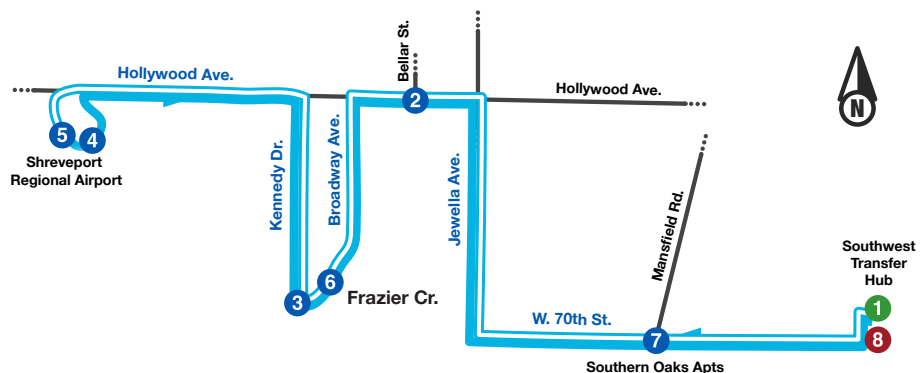

Route

24

West 70th/SHV Airport

Monday-Friday

Southwest Xfer Hub (Outbound)	Hollywood Ave. & Bellar St. (Outbound)	Kennedy Dr. & Broadway Ave. (Outbound)	Shreveport Regional Airport (Outbound)	Shreveport Regional Airport (Inbound)	Broadway Ave. & Frazier Cr. (Inbound)	W. 70th St. & Mansfield Rd. (Inbound)	Southwest Xfer Hub (Inbound)
1	2	3	4	5	6	7	8
6:13 AM	6:25 AM	6:31 AM	6:37 AM	7:04 AM	7:10 AM	7:22 AM	7:25 AM
6:51 AM	7:03 AM	7:09 AM	7:15 AM	7:43 AM	7:49 AM	8:01 AM	8:04 AM
7:29 AM	7:41 AM	7:47 AM	7:53 AM	8:21 AM	8:27 AM	8:39 AM	8:42 AM
8:08 AM	8:20 AM	8:26 AM	8:32 AM	8:59 AM	9:05 AM	9:17 AM	9:20 AM
8:46 AM	8:58 AM	9:04 AM	9:10 AM	9:38 AM	9:44 AM	9:56 AM	9:59 AM
9:24 AM	9:36 AM	9:42 AM	9:48 AM	10:16 AM	10:22 AM	10:34 AM	10:37 AM
10:03 AM	10:15 AM	10:21 AM	10:27 AM	10:54 AM	11:00 AM	11:12 AM	11:15 AM
10:41 AM	10:53 AM	10:59 AM	11:05 AM	11:33 AM	11:39 AM	11:51 AM	11:54 AM
11:19 AM	11:31 AM	11:37 AM	11:43 AM	12:11 PM	12:17 PM	12:29 PM	12:32 PM
11:58 AM	12:10 PM	12:16 PM	12:22 PM	12:49 PM	12:55 PM	1:07 PM	1:10 PM
12:36 PM	12:48 PM	12:54 PM	1:00 PM	1:28 PM	1:34 PM	1:46 PM	1:49 PM
1:14 PM	1:26 PM	1:32 PM	1:38 PM	2:06 PM	2:12 PM	2:24 PM	2:27 PM
1:53 PM	2:05 PM	2:11 PM	2:17 PM	2:44 PM	2:50 PM	3:02 PM	3:05 PM
2:31 PM	2:43 PM	2:49 PM	2:55 PM	3:23 PM	3:29 PM	3:41 PM	3:44 PM
3:09 PM	3:21 PM	3:27 PM	3:33 PM	4:01 PM	4:07 PM	4:19 PM	4:22 PM
3:48 PM	4:00 PM	4:06 PM	4:12 PM	4:39 PM	4:45 PM	4:57 PM	5:00 PM
4:26 PM	4:38 PM	4:44 PM	4:50 PM	5:18 PM	5:24 PM	5:36 PM	5:39 PM
5:04 PM	5:16 PM	5:22 PM	5:28 PM				
5:43 PM	5:55 PM	6:01 PM	6:07 PM				

Route 24 Con't

Saturday

Southwest Xfer Hub (Outbound)	Hollywood Ave. & Bellar St. (Outbound)	Kennedy Dr. & Broadway Ave. (Outbound)	Shreveport Regional Airport (Outbound)	Shreveport Regional Airport (Inbound)	Broadway Ave. & Frazier Cr. (Inbound)	W. 70th St. & Mansfield Rd. (Inbound)	Southwest Xfer Hub (Inbound)
1	2	3	4	5	6	7	8
6:57 AM	7:09 AM	7:15 AM	7:21 AM	7:30 AM	7:36 AM	7:48 AM	7:51 AM
7:55 AM	8:07 AM	8:13 AM	8:19 AM	8:27 AM	8:33 AM	8:45 AM	8:48 AM
8:52 AM	9:04 AM	9:10 AM	9:16 AM	9:25 AM	9:31 AM	9:43 AM	9:46 AM
9:50 AM	10:02 AM	10:08 AM	10:14 AM	10:22 AM	10:28 AM	10:40 AM	10:43 AM
10:47 AM	10:59 AM	11:05 AM	11:11 AM	11:20 AM	11:26 AM	11:38 AM	11:41 AM
11:45 AM	11:57 AM	12:03 PM	12:09 PM	12:17 PM	12:23 PM	12:35 PM	12:38 PM
12:42 PM	12:54 PM	1:00 PM	1:06 PM	1:15 PM	1:21 PM	1:33 PM	1:36 PM
1:40 PM	1:52 PM	1:58 PM	2:04 PM	2:12 PM	2:18 PM	2:30 PM	2:33 PM
2:37 PM	2:49 PM	2:55 PM	3:01 PM	3:10 PM	3:16 PM	3:28 PM	3:31 PM
3:35 PM	3:47 PM	3:53 PM	3:59 PM	4:07 PM	4:13 PM	4:25 PM	4:28 PM
4:32 PM	4:44 PM	4:50 PM	4:56 PM	5:05 PM	5:11 PM	5:23 PM	5:26 PM

* This route is served Monday-Saturday only