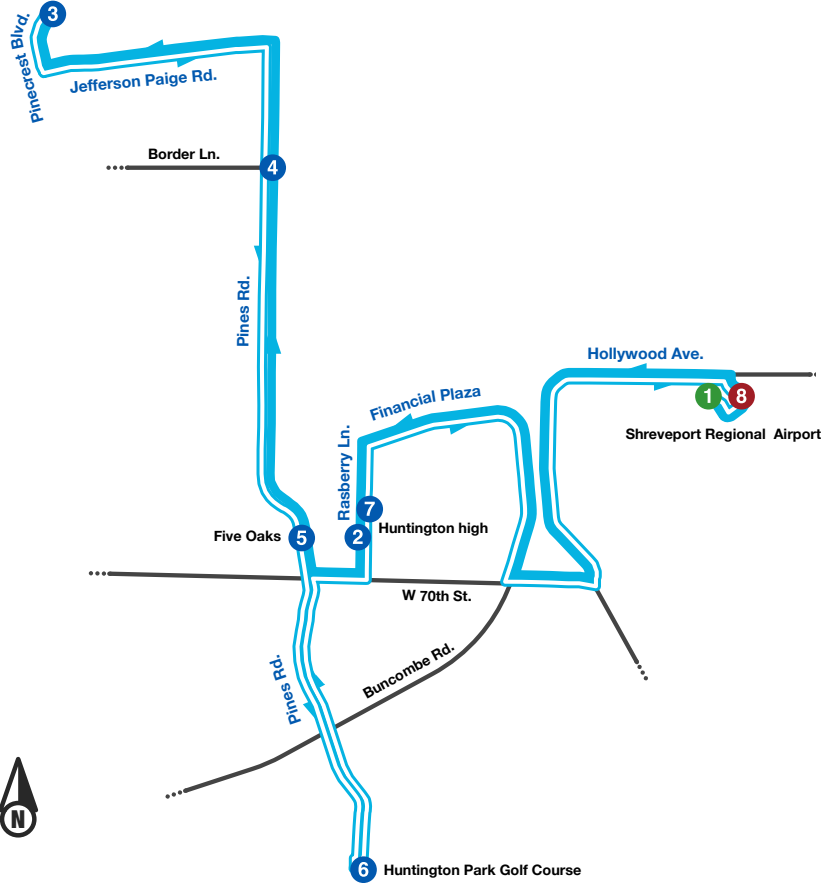

Route

25

West Shreveport

Monday-Friday

Shreveport Regional Airport (Outbound)	Raspberry Ln. & Huntington High (Outbound)	Pinecrest Blvd. & Cross Dr. (Inbound)	Pines Rd & Border Ln. (Inbound)	Pines Rd. & Five Oaks (Inbound)	Huntington Park Golf Course (Inbound)	Raspberry Ln. & Huntington High (Inbound)	Shreveport Regional Airport (Inbound)
1	2	3	4	5	6	7	8
5:58 AM	6:10 AM	6:23 AM	6:29 AM	6:35 AM	6:41 AM	6:47 AM	7:00 AM
6:37 AM	6:49 AM	7:02 AM	7:08 AM	7:14 AM	7:20 AM	7:26 AM	7:39 AM
7:15 AM	7:27 AM	7:40 AM	7:46 AM	7:52 AM	7:58 AM	8:04 AM	8:17 AM
7:53 AM	8:05 AM	8:18 AM	8:24 AM	8:30 AM	8:36 AM	8:42 AM	8:55 AM
8:32 AM	8:44 AM	8:57 AM	9:03 AM	9:09 AM	9:15 AM	9:21 AM	9:34 AM
9:10 AM	9:22 AM	9:35 AM	9:41 AM	9:47 AM	9:53 AM	9:59 AM	10:12 AM
9:48 AM	10:00 AM	10:13 AM	10:19 AM	10:25 AM	10:31 AM	10:37 AM	10:50 AM
10:27 AM	10:39 AM	10:52 AM	10:58 AM	11:04 AM	11:10 AM	11:16 AM	11:29 AM
11:05 AM	11:17 AM	11:30 AM	11:36 AM	11:42 AM	11:48 AM	11:54 AM	12:07 PM
11:43 AM	11:55 AM	12:08 PM	12:14 PM	12:20 PM	12:26 PM	12:32 PM	12:45 PM
12:22 PM	12:34 PM	12:47 PM	12:53 PM	12:59 PM	1:05 PM	1:11 PM	1:24 PM
1:00 PM	1:12 PM	1:25 PM	1:31 PM	1:37 PM	1:43 PM	1:49 PM	2:02 PM
1:38 PM	1:50 PM	2:03 PM	2:09 PM	2:15 PM	2:21 PM	2:27 PM	2:40 PM

Route 25 Con't

Monday-Friday

Shreveport Regional Airport (Outbound)	Raspberry Ln. & Huntington High (Outbound)	Pinecrest Blvd. & Cross Dr. (Inbound)	Pines Rd & Border Ln. (Inbound)	Pines Rd. & Five Oaks (Inbound)	Huntington Park Golf Course (Inbound)	Raspberry Ln. & Huntington High (Inbound)	Shreveport Regional Airport (Inbound)
1	2	3	4	5	6	7	8
2:17 PM	2:29 PM	2:42 PM	2:48 PM	2:54 PM	3:00 PM	3:06 PM	3:19 PM
2:55 PM	3:07 PM	3:20 PM	3:26 PM	3:32 PM	3:38 PM	3:44 PM	3:57 PM
3:33 PM	3:45 PM	3:58 PM	4:04 PM	4:10 PM	4:16 PM	4:22 PM	4:35 PM
4:12 PM	4:24 PM	4:37 PM	4:43 PM	4:49 PM	4:55 PM	5:01 PM	5:14 PM
4:50 PM	5:02 PM	5:15 PM	5:21 PM	5:27 PM	5:33 PM	5:39 PM	5:52 PM
5:28 PM	5:40 PM	5:53 PM	5:59 PM	6:05 PM	6:11 PM	6:17 PM	6:30 PM

Saturday

Shreveport Regional Airport (Outbound)	Raspberry Ln. & Huntington High (Outbound)	Pinecrest Blvd. & Cross Dr. (Inbound)	Pines Rd & Border Ln. (Inbound)	Pines Rd. & Five Oaks (Inbound)	Huntington Park Golf Course (Inbound)	Raspberry Ln. & Huntington High (Inbound)	Shreveport Regional Airport (Inbound)
1	3	3	4	5	6	7	8
6:24 AM	6:36 AM	6:49 AM	6:55 AM	7:01 AM	7:07 AM	7:13 AM	7:26 AM
7:21 AM	7:33 AM	7:46 AM	7:52 AM	7:58 AM	8:04 AM	8:10 AM	8:23 AM
8:19 AM	8:31 AM	8:44 AM	8:50 AM	8:56 AM	9:02 AM	9:08 AM	9:21 AM
9:16 AM	9:28 AM	9:41 AM	9:47 AM	9:53 AM	9:59 AM	10:05 AM	10:18 AM
10:14 AM	10:26 AM	10:39 AM	10:45 AM	10:51 AM	10:57 AM	11:03 AM	11:16 AM
11:11 AM	11:23 AM	11:36 AM	11:42 AM	11:48 AM	11:54 AM	12:00 PM	12:13 PM
12:09 PM	12:21 PM	12:34 PM	12:40 PM	12:46 PM	12:52 PM	12:58 PM	1:11 PM
1:06 PM	1:18 PM	1:31 PM	1:37 PM	1:43 PM	1:49 PM	1:55 PM	2:08 PM
2:04 PM	2:16 PM	2:29 PM	2:35 PM	2:41 PM	2:47 PM	2:53 PM	3:06 PM
3:01 PM	3:13 PM	3:26 PM	3:32 PM	3:38 PM	3:44 PM	3:50 PM	4:03 PM
3:59 PM	4:11 PM	4:24 PM	4:30 PM	4:36 PM	4:42 PM	4:48 PM	5:01 PM
4:56 PM	5:08 PM	5:21 PM	5:27 PM	5:33 PM	5:39 PM	5:45 PM	5:58 PM

* This route is served Monday-Saturday only