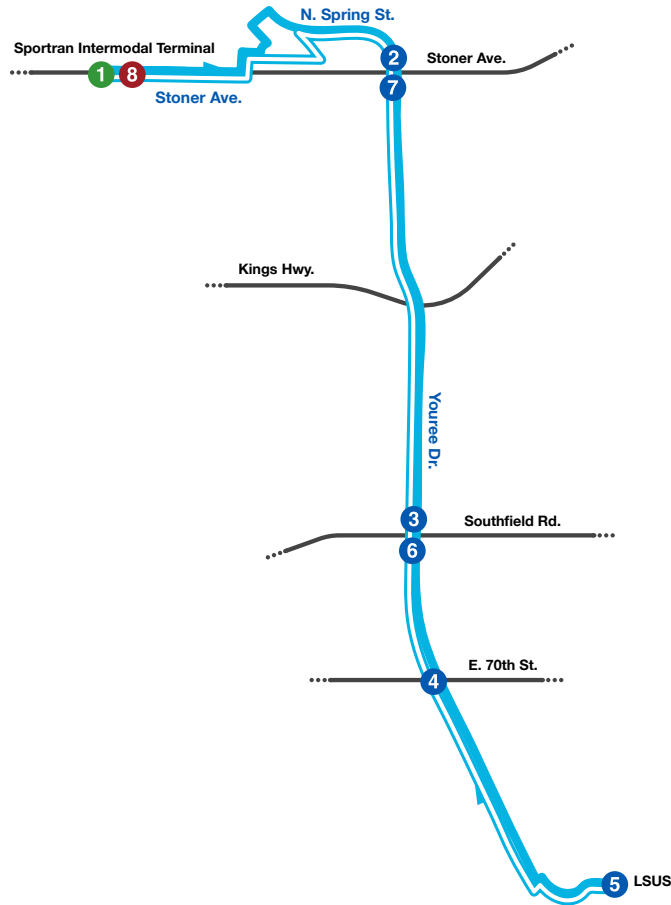

Route

26

Youree Drive

Monday-Friday

Intermodal Terminal (Outbound)	Youree Dr. & Stoner Ave. (Outbound)	Youree Dr. & Southfield Rd. (Outbound)	Youree Dr. & E. 70th St. (Outbound)	LSUS (Inbound)	Youree Dr. & Southfield Rd. (Inbound)	Youree Dr. & Stoner Ave. (Inbound)	Intermodal Terminal (Inbound)
1	2	3	4	5	6	7	8
5:32 AM	5:41 AM	5:50 AM	5:53 AM	5:59 AM	6:09 AM	6:17 AM	6:24 AM
6:24 AM	6:33 AM	6:42 AM	6:45 AM	6:51 AM	7:01 AM	7:09 AM	7:16 AM
6:54 AM	7:03 AM	7:12 AM	7:15 AM	7:21 AM	7:31 AM	7:39 AM	7:46 AM
7:20 AM	7:29 AM	7:38 AM	7:41 AM	7:47 AM	7:57 AM	8:05 AM	8:12 AM
7:50 AM	7:59 AM	8:08 AM	8:11 AM	8:17 AM	8:27 AM	8:35 AM	8:42 AM
8:21 AM	8:30 AM	8:39 AM	8:42 AM	8:48 AM	8:58 AM	9:06 AM	9:13 AM
8:43 AM	8:52 AM	9:01 AM	9:04 AM	9:10 AM	9:20 AM	9:28 AM	9:35 AM
9:39 AM	9:48 AM	9:57 AM	10:00 AM	10:06 AM	10:16 AM	10:24 AM	10:31 AM
10:10 AM	10:19 AM	10:28 AM	10:31 AM	10:37 AM	10:47 AM	10:55 AM	11:02 AM
10:32 AM	10:41 AM	10:50 AM	10:53 AM	10:59 AM	11:09 AM	11:17 AM	11:24 AM
11:28 AM	11:37 AM	11:46 AM	11:49 AM	11:55 AM	12:05 PM	12:13 PM	12:20 PM
11:59 AM	12:08 PM	12:17 PM	12:20 PM	12:26 PM	12:36 PM	12:44 PM	12:51 PM