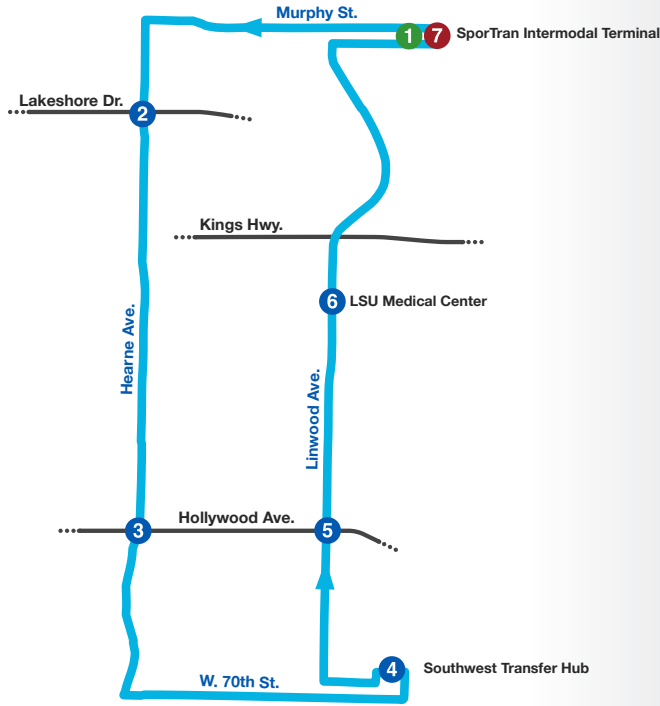

Route

1

Hearne Loop

Monday-Friday

Intermodal Terminal	Hearne Ave. & Lakeshore Dr.	Hearne Ave. & Hollywood Ave.	Southwest Xfer Hub	Linwood Ave. & Hollywood Ave.	LSU Med Center	Intermodal Terminal
1	2	3	4	5	6	7
5:45 AM	5:52 AM	5:59 AM	6:06 AM	6:12 AM	6:17 AM	6:23 AM
6:27 AM	6:34 AM	6:41 AM	6:48 AM	6:54 AM	6:59 AM	7:05 AM
7:09 AM	7:16 AM	7:23 AM	7:30 AM	7:36 AM	7:41 AM	7:47 AM
7:51 AM	7:58 AM	8:05 AM	8:12 AM	8:18 AM	8:23 AM	8:29 AM
8:33 AM	8:40 AM	8:47 AM	8:54 AM	9:00 AM	9:05 AM	9:11 AM
9:15 AM	9:22 AM	9:29 AM	9:36 AM	9:42 AM	9:47 AM	9:53 AM
9:57 AM	10:04 AM	10:11 AM	10:18 AM	10:24 AM	10:29 AM	10:35 AM
10:39 AM	10:46 AM	10:53 AM	11:00 AM	11:06 AM	11:11 AM	11:17 AM
11:21 AM	11:28 AM	11:35 AM	11:42 AM	11:48 AM	11:53 AM	11:59 AM
12:03 PM	12:10 PM	12:17 PM	12:24 PM	12:30 PM	12:35 PM	12:41 PM
12:45 PM	12:52 PM	12:59 PM	1:06 PM	1:12 PM	1:17 PM	1:23 PM
1:27 PM	1:34 PM	1:41 PM	1:48 PM	1:54 PM	1:59 PM	2:05 PM
2:09 PM	2:16 PM	2:23 PM	2:30 PM	2:36 PM	2:41 PM	2:47 PM
2:51 PM	2:58 PM	3:05 PM	3:12 PM	3:18 PM	3:23 PM	3:29 PM
3:33 PM	3:40 PM	3:47 PM	3:54 PM	4:00 PM	4:05 PM	4:11 PM
4:15 PM	4:22 PM	4:29 PM	4:36 PM	4:42 PM	4:47 PM	4:53 PM
5:15 PM	5:22 PM	5:29 PM	5:36 PM	5:41 PM	5:46 PM	5:52 PM