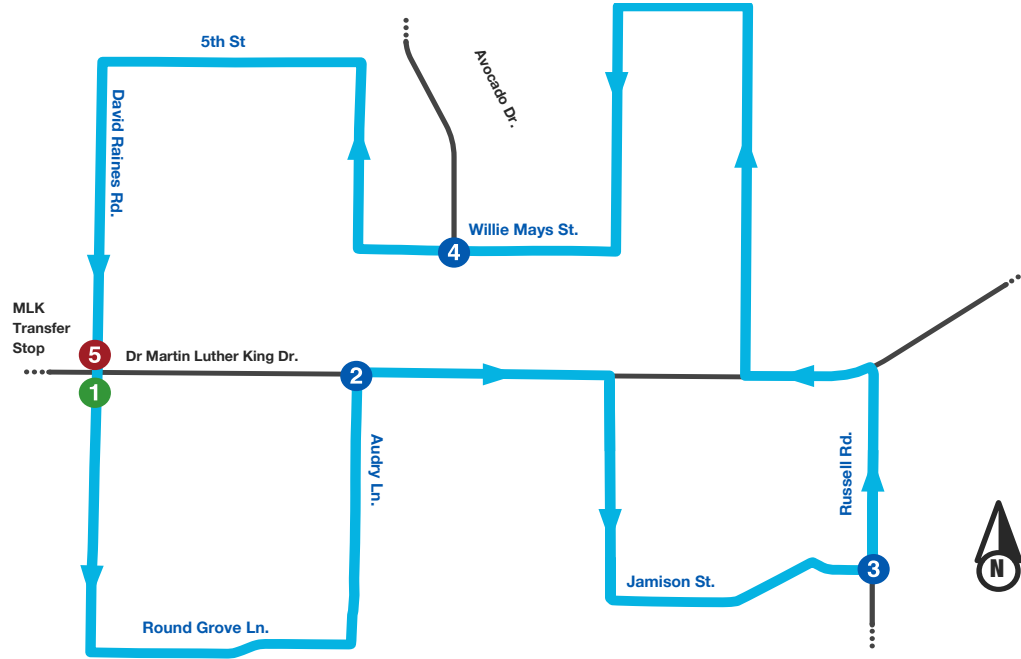

# Route

# MLK Circulator

## Monday-Friday

Dr. Martin Luther King Dr. & David Raines Blvd.	Audrey Ln. & Dr. Martin Luther King Dr.	Jamison St. & Russell Rd.	Willie Mays St. & Avocado Dr.	Dr. Martin Luther King Dr. & David Raines
1	2	3	4	5
6:00 AM	6:07 AM	6:13 AM	6:17 AM	6:21 AM
7:17 AM	7:24 AM	7:30 AM	7:34 AM	7:38 AM
8:25 AM	8:32 AM	8:38 AM	8:42 AM	8:46 AM
9:33 AM	9:40 AM	9:46 AM	9:50 AM	9:54 AM
10:45 AM	10:52 AM	10:58 AM	11:02 AM	11:06 AM
11:53 AM	12:00 PM	12:06 PM	12:10 PM	12:14 PM
1:01 PM	1:08 PM	1:14 PM	1:18 PM	1:22 PM
2:09 PM	2:16 PM	2:22 PM	2:26 PM	2:30 PM
3:17 PM	3:24 PM	3:30 PM	3:34 PM	3:38 PM
4:25 PM	4:32 PM	4:38 PM	4:42 PM	4:46 PM
5:33 PM	5:40 PM	5:46 PM	5:50 PM	5:54 PM

NOON

\* This route is served Monday-Friday only