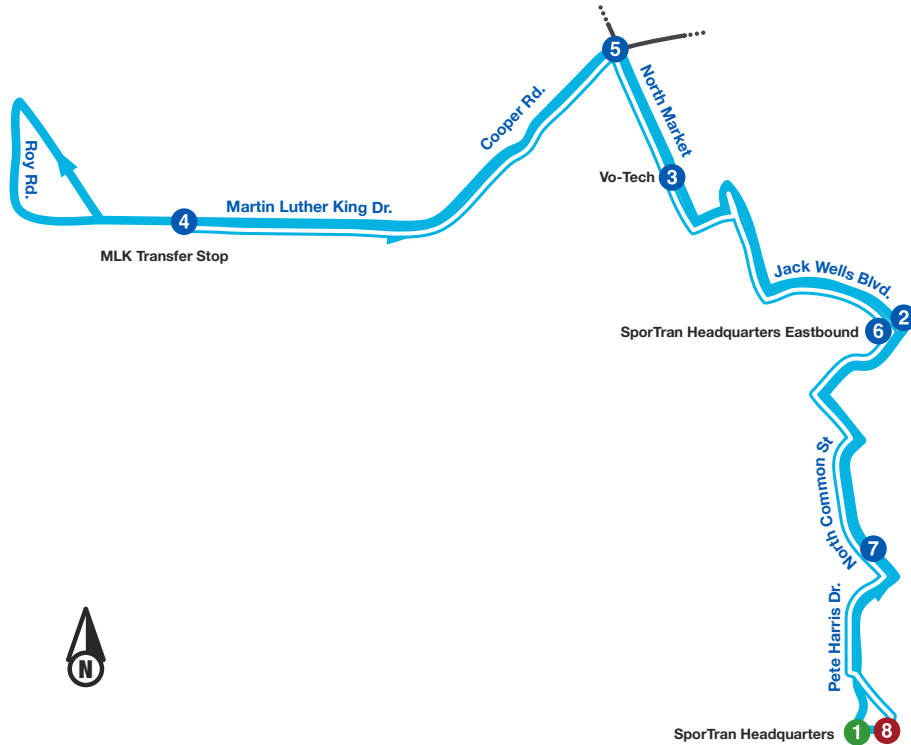

Route

3

Dr. Martin Luther King, Jr.

Monday-Friday

Intermodal Terminal (Outbound)	SporTran Headquarters (Outbound)	N. Market St. & NWLA Tech (Outbound)	Dr. Martin Luther King Dr. & David Raines (Outbound)	Dr. Martin Luther King Dr. & N. Market (Inbound)	SporTran Headquarters (Inbound)	N. Common St. & Water Museum (Inbound)	Intermodal Terminal (Inbound)
1	2	3	4	5	6	7	8
2:08 PM	2:21 PM	2:27 PM	2:37 PM	2:51 PM	2:59 PM	3:05 PM	3:12 PM
2:42 PM	2:55 PM	3:01 PM	3:11 PM	3:25 PM	3:33 PM	3:39 PM	3:46 PM
3:16 PM	3:29 PM	3:35 PM	3:45 PM	3:59 PM	4:07 PM	4:13 PM	4:20 PM
3:50 PM	4:03 PM	4:09 PM	4:19 PM	4:33 PM	4:41 PM	4:47 PM	4:54 PM
4:24 PM	4:37 PM	4:43 PM	4:53 PM	5:07 PM	5:15 PM	5:21 PM	5:28 PM
4:58 PM	5:11 PM	5:17 PM	5:27 PM	5:41 PM	5:49 PM	5:55 PM	6:02 PM
5:32 PM	5:45 PM	5:51 PM	6:01 PM	6:15 PM	6:23 PM	6:29 PM	6:36 PM
6:06 PM	6:19 PM	6:25 PM	6:35 PM				