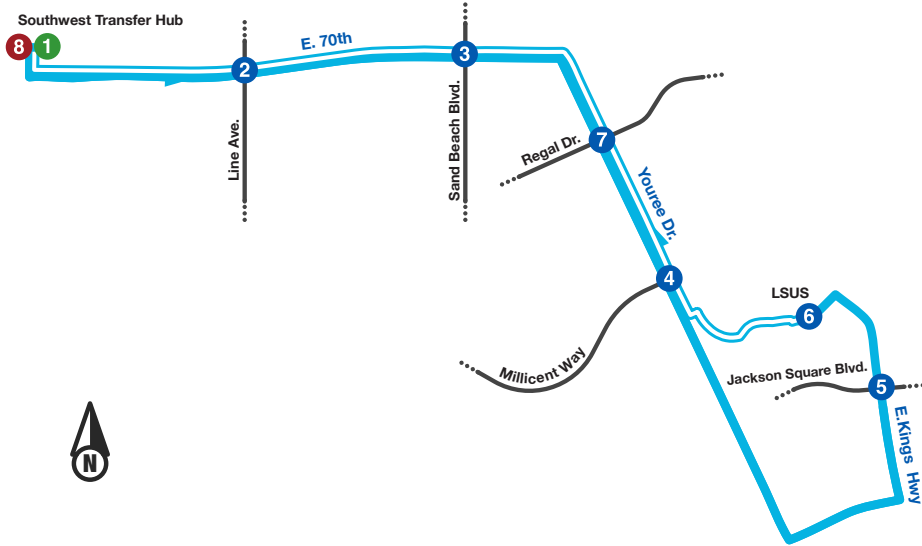

Route

4

East 70th / LSUS

Monday-Friday

Southwest Xfer Hub (Outbound)	E. 70th St. & Line Ave. (Outbound)	E. 70th St. & Sand Beach Blvd. (Outbound)	Youree Dr. & Millicent Way (Outbound)	E. Kings & Jackson Square Blvd. (Outbound)	LSUS (Inbound)	Youree Dr. & Regal Dr. (Inbound)	Southwest Xfer Hub (Inbound)
1	2	3	4	5	6	7	8
6:19 AM	6:22 AM	6:27 AM	6:34 AM	6:40 AM	6:44 AM	6:50 AM	7:01 AM
6:45 AM	6:48 AM	6:53 AM	7:00 AM	7:06 AM	7:10 AM	7:16 AM	7:27 AM
7:12 AM	7:15 AM	7:20 AM	7:27 AM	7:33 AM	7:37 AM	7:43 AM	7:54 AM
7:40 AM	7:43 AM	7:48 AM	7:55 AM	8:01 AM	8:05 AM	8:11 AM	8:22 AM
8:08 AM	8:11 AM	8:16 AM	8:23 AM	8:29 AM	8:33 AM	8:39 AM	8:50 AM
8:34 AM	8:37 AM	8:42 AM	8:49 AM	8:55 AM	8:59 AM	9:05 AM	9:16 AM
9:14 AM	9:17 AM	9:22 AM	9:29 AM	9:35 AM	9:39 AM	9:45 AM	9:56 AM
9:57 AM	10:00 AM	10:05 AM	10:12 AM	10:18 AM	10:22 AM	10:28 AM	10:39 AM
10:28 AM	10:31 AM	10:36 AM	10:43 AM	10:49 AM	10:53 AM	10:59 AM	11:10 AM
11:03 AM	11:06 AM	11:11 AM	11:18 AM	11:24 AM	11:28 AM	11:34 AM	11:45 AM
11:46 AM	11:49 AM	11:54 AM	12:01 PM	12:07 PM	12:11 PM	12:17 PM	12:28 PM
12:17 PM	12:20 PM	12:25 PM	12:32 PM	12:38 PM	12:42 PM	12:48 PM	12:59 PM
12:52 PM	12:55 PM	1:00 PM	1:07 PM	1:13 PM	1:17 PM	1:23 PM	1:34 PM
1:35 PM	1:38 PM	1:43 PM	1:50 PM	1:56 PM	2:00 PM	2:06 PM	2:17 PM
2:06 PM	2:09 PM	2:14 PM	2:21 PM	2:27 PM	2:31 PM	2:37 PM	2:48 PM
2:41 PM	2:44 PM	2:49 PM	2:56 PM	3:02 PM	3:06 PM	3:12 PM	3:23 PM
3:24 PM	3:27 PM	3:32 PM	3:39 PM	3:45 PM	3:49 PM	3:55 PM	4:06 PM
3:55 PM	3:58 PM	4:03 PM	4:10 PM	4:16 PM	4:20 PM	4:26 PM	4:37 PM
4:30 PM	4:33 PM	4:38 PM	4:45 PM	4:51 PM	4:55 PM	5:01 PM	5:12 PM
4:50 PM	4:53 PM	4:58 PM	5:05 PM	5:11 PM	5:15 PM	5:21 PM	5:32 PM

NOON

Monday-Friday

Southwest Xfer Hub (Outbound)	E. 70th St. & Line Ave. (Outbound)	E. 70th St. & Sand Beach Blvd. (Outbound)	Youree Dr. & Millicent Way (Outbound)	E. Kings & Jackson Square Blvd. (Outbound)	LSUS (Inbound)	Youree Dr. & Regal Dr. (Inbound)	Southwest Xfer Hub (Inbound)
1	2	3	4	5	6	7	8
5:23 PM	5:26 PM	5:31 PM	5:38 PM	5:44 PM	5:48 PM	5:54 PM	6:05 PM

Saturday