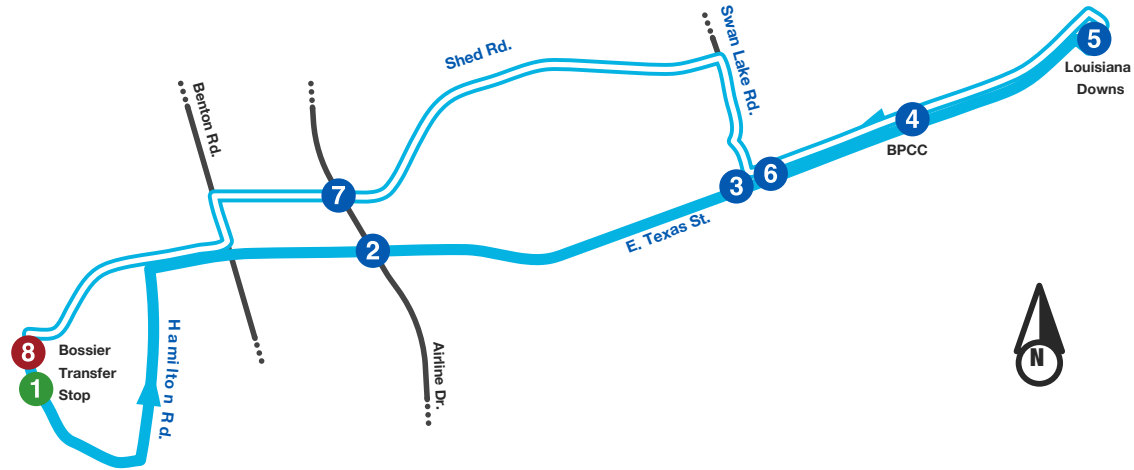

# Route 5 East Bossier

Monday-Friday							
Bossier Xfer Hub	E. Texas St. & Airline Dr.	E. Texas St. & Swan Lake Rd.	BPC	LA Downs	Swan Lake Rd. & E. Texas St.	Shed Rd. & Airline Dr.	Bossier Xfer Hub
1	2	3	4	5	6	7	8
6:19 AM	6:32 AM	6:35 AM	6:38 AM	6:41 AM	6:51 AM	7:02 AM	7:11 AM
7:12 AM	7:25 AM	7:28 AM	7:31 AM	7:34 AM	7:44 AM	7:55 AM	8:04 AM
8:05 AM	8:18 AM	8:21 AM	8:24 AM	8:27 AM	8:37 AM	8:48 AM	8:57 AM
8:57 AM	9:10 AM	9:13 AM	9:16 AM	9:19 AM	9:29 AM	9:40 AM	9:49 AM
9:50 AM	10:03 AM	10:06 AM	10:09 AM	10:12 AM	10:22 AM	10:33 AM	10:42 AM
10:42 AM	10:55 AM	10:58 AM	11:01 AM	11:04 AM	11:14 AM	11:25 AM	11:34 AM
11:35 AM	11:48 AM	11:51 AM	11:54 AM	11:57 AM	12:07 PM	12:18 PM	12:27 PM
12:27 PM	12:40 PM	12:43 PM	12:46 PM	12:49 PM	12:59 PM	1:10 PM	1:19 PM
1:20 PM	1:33 PM	1:36 PM	1:39 PM	1:42 PM	1:52 PM	2:03 PM	2:12 PM
2:12 PM	2:25 PM	2:28 PM	2:31 PM	2:34 PM	2:44 PM	2:55 PM	3:04 PM
3:05 PM	3:18 PM	3:21 PM	3:24 PM	3:27 PM	3:37 PM	3:48 PM	3:57 PM
3:57 PM	4:10 PM	4:13 PM	4:16 PM	4:19 PM	4:29 PM	4:40 PM	4:49 PM
4:50 PM	5:03 PM	5:06 PM	5:09 PM	5:12 PM	5:22 PM	5:33 PM	5:42 PM

\* See Route 32 - East Bossier Alternate for Night, Saturday, and Sunday Schedules