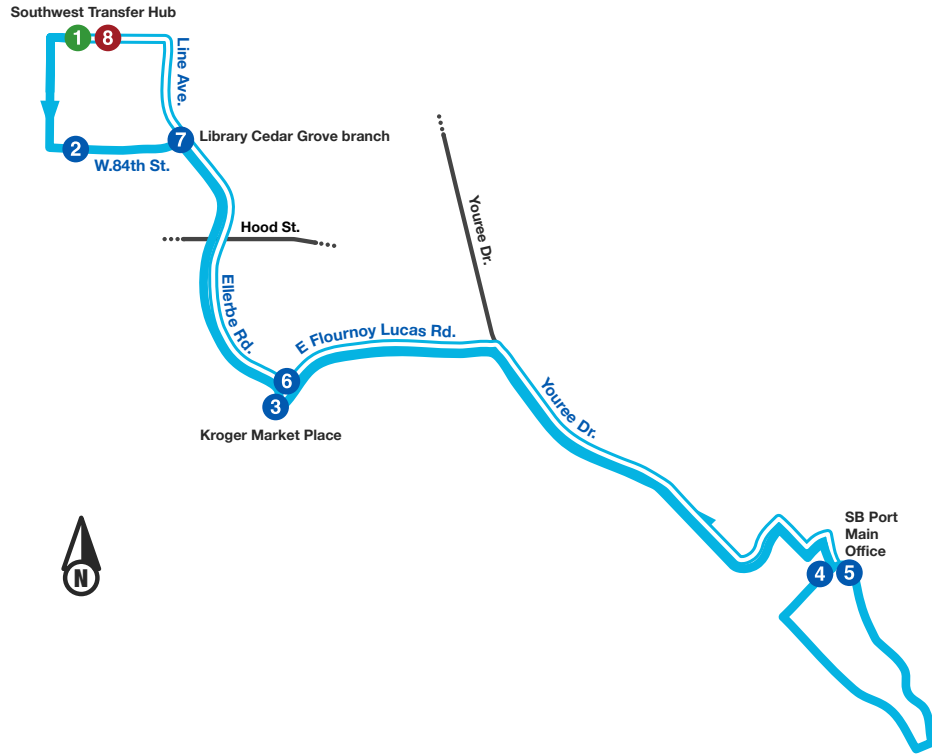

Route

6

Ellerbe Road / Forbing Loop (w/ Service to Port of Caddo-Bossier)

Monday-Friday

Southwest Xfer Hub	W. 84th St. & Dowdell St.	Kroger Marketplace	Port of Caddo-Bossier	Port of Caddo-Bossier	Kroger Marketplace	E. 85th St. & Line Ave.	Southwest Xfer Hub
1	2	3	4	5	6	7	8
5:22 AM	5:28 AM	5:38 AM	5:48 AM	6:12 AM	6:22 AM	6:28 AM	6:34 AM
6:22 AM	6:28 AM	6:38 AM	6:48 AM	7:12 AM	7:22 AM	7:28 AM	7:34 AM
6:38 AM	6:44 AM	6:54 AM				7:00 AM	7:06 AM
7:10 AM	7:16 AM	7:26 AM				7:32 AM	7:38 AM
7:38 AM	7:44 AM	7:54 AM				8:00 AM	8:06 AM
8:10 AM	8:16 AM	8:26 AM				8:32 AM	8:38 AM
8:42 AM	8:48 AM	8:58 AM				9:04 AM	9:10 AM
9:15 AM	9:21 AM	9:31 AM				9:37 AM	9:43 AM
10:15 AM	10:21 AM	10:31 AM				10:37 AM	10:43 AM
11:15 AM	11:21 AM	11:31 AM				11:37 AM	11:43 AM
NOON							
12:15 PM	12:21 PM	12:31 PM				12:37 PM	12:43 PM
1:15 PM	1:21 PM	1:31 PM				1:37 PM	1:43 PM
1:47 PM	1:53 PM	2:03 PM				2:09 PM	2:15 PM
2:22 PM	2:28 PM	2:38 PM	2:48 PM	3:12 PM	3:22 PM	3:28 PM	3:34 PM
2:52 PM	2:58 PM	3:08 PM	3:18 PM	3:42 PM	3:52 PM	3:58 PM	4:04 PM

Route 6 Con't

Monday-Friday

Southwest Xfer Hub	W. 84th St. & Dowdell St.	Kroger Marketplace	Port of Caddo-Bossier	Port of Caddo-Bossier	Kroger Marketplace	E. 85th St. & Line Ave.	Southwest Xfer Hub
1	2	3	4	5	6	7	8
3:46 PM	3:52 PM	4:02 PM				4:08 PM	4:14 PM
4:18 PM	4:24 PM	4:34 PM				4:40 PM	4:46 PM
4:50 PM	4:56 PM	5:06 PM				5:12 PM	5:18 PM
5:22 PM	5:28 PM	5:38 PM				5:44 PM	5:50 PM
6:22 PM	6:28 PM	6:38 PM	6:48 PM	7:12 PM	7:22 PM	7:28 PM	7:34 PM

* See Route 31 - East 70th/LSUS Alternate for Night Service to the Port of Caddo-Bossier