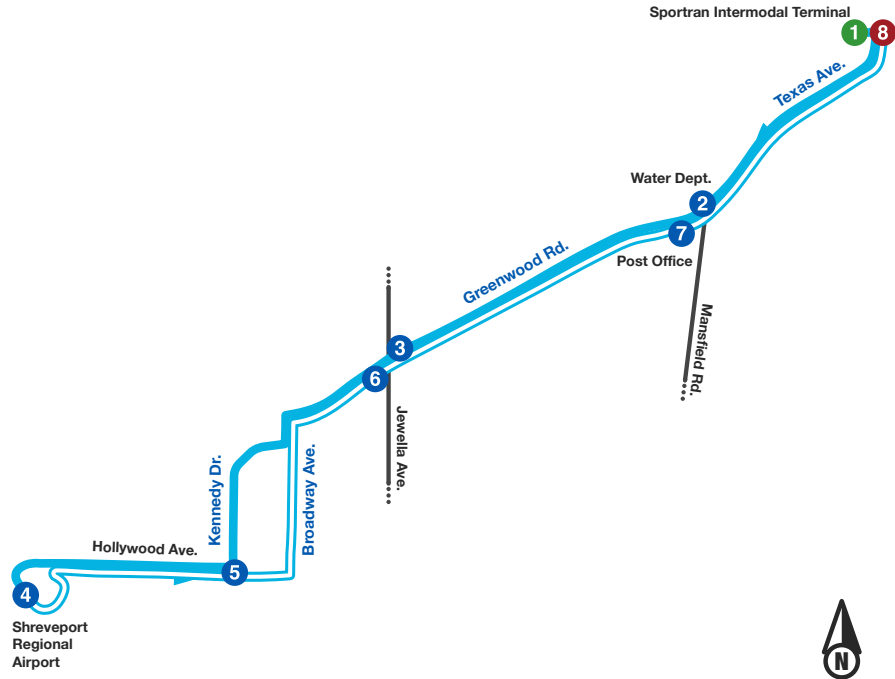

Route

7

Fairgrounds

Monday-Friday

Intermodal Terminal (Outbound)	Texas Ave. & Water Dept (Outbound)	Greenwood Rd. & Super 1 (Outbound)	Shreveport Regional Airport (Inbound)	Hollywood Ave. & Kennedy Dr. (Inbound)	Greenwood Rd. & Jewella Ave. (Inbound)	Texas Ave. & Post Office (Inbound)	Intermodal Terminal (Inbound)
1	2	3	4	5	6	7	8
			5:36 AM	5:41 AM	5:47 AM	5:52 AM	5:57 AM
6:04 AM	6:10 AM	6:16 AM	6:28 AM	6:33 AM	6:39 AM	6:44 AM	6:49 AM
6:31 AM	6:37 AM	6:43 AM	6:55 AM	7:00 AM	7:06 AM	7:11 AM	7:16 AM
6:53 AM	6:59 AM	7:05 AM	7:17 AM	7:22 AM	7:28 AM	7:33 AM	7:38 AM
7:20 AM	7:26 AM	7:32 AM	7:44 AM	7:49 AM	7:55 AM	8:00 AM	8:05 AM
7:50 AM	7:56 AM	8:02 AM	8:14 AM	8:19 AM	8:25 AM	8:30 AM	8:35 AM
8:15 AM	8:21 AM	8:27 AM	8:39 AM	8:44 AM	8:50 AM	8:55 AM	9:00 AM
8:39 AM	8:45 AM	8:51 AM	9:03 AM	9:08 AM	9:14 AM	9:19 AM	9:24 AM
9:04 AM	9:10 AM	9:16 AM	9:28 AM	9:33 AM	9:39 AM	9:44 AM	9:49 AM
9:28 AM	9:34 AM	9:40 AM	9:52 AM	9:57 AM	10:03 AM	10:08 AM	10:13 AM
9:53 AM	9:59 AM	10:05 AM	10:17 AM	10:22 AM	10:28 AM	10:33 AM	10:38 AM
10:17 AM	10:23 AM	10:29 AM	10:41 AM	10:46 AM	10:52 AM	10:57 AM	11:02 AM
10:42 AM	10:48 AM	10:54 AM	11:06 AM	11:11 AM	11:17 AM	11:22 AM	11:27 AM
11:06 AM	11:12 AM	11:18 AM	11:30 AM	11:35 AM	11:41 AM	11:46 AM	11:51 AM
11:55 AM	12:01 PM	12:07 PM	12:19 PM	12:24 PM	12:30 PM	12:35 PM	12:40 PM
12:44 PM	12:50 PM	12:56 PM	1:08 PM	1:13 PM	1:19 PM	1:24 PM	1:29 PM

Route 7 Con't

Monday-Friday

Intermodal Terminal (Outbound)	Texas Ave. & Water Dept (Outbound)	Greenwood Rd. & Super 1 (Outbound)	Shreveport Regional Airport (Inbound)	Hollywood Ave. & Kennedy Dr. (Inbound)	Greenwood Rd. & Jewella Ave. (Inbound)	Texas Ave. & Post Office (Inbound)	Intermodal Terminal (Inbound)
1	2	3	4	5	6	7	8
1:32 PM	1:38 PM	1:44 PM	1:56 PM	2:01 PM	2:07 PM	2:12 PM	2:17 PM
2:20 PM	2:26 PM	2:32 PM	2:44 PM	2:49 PM	2:55 PM	3:00 PM	3:05 PM
3:00 PM	3:06 PM	3:12 PM	3:24 PM	3:29 PM	3:35 PM	3:40 PM	3:45 PM
3:25 PM	3:31 PM	3:37 PM	3:49 PM	3:54 PM	4:00 PM	4:05 PM	4:10 PM
3:49 PM	3:55 PM	4:01 PM	4:13 PM	4:18 PM	4:24 PM	4:29 PM	4:34 PM
4:14 PM	4:20 PM	4:26 PM	4:38 PM	4:43 PM	4:49 PM	4:54 PM	4:59 PM
4:40 PM	4:46 PM	4:52 PM	5:04 PM	5:09 PM	5:15 PM	5:20 PM	5:25 PM
5:03 PM	5:09 PM	5:15 PM	5:27 PM	5:32 PM	5:38 PM	5:43 PM	5:48 PM

Saturday