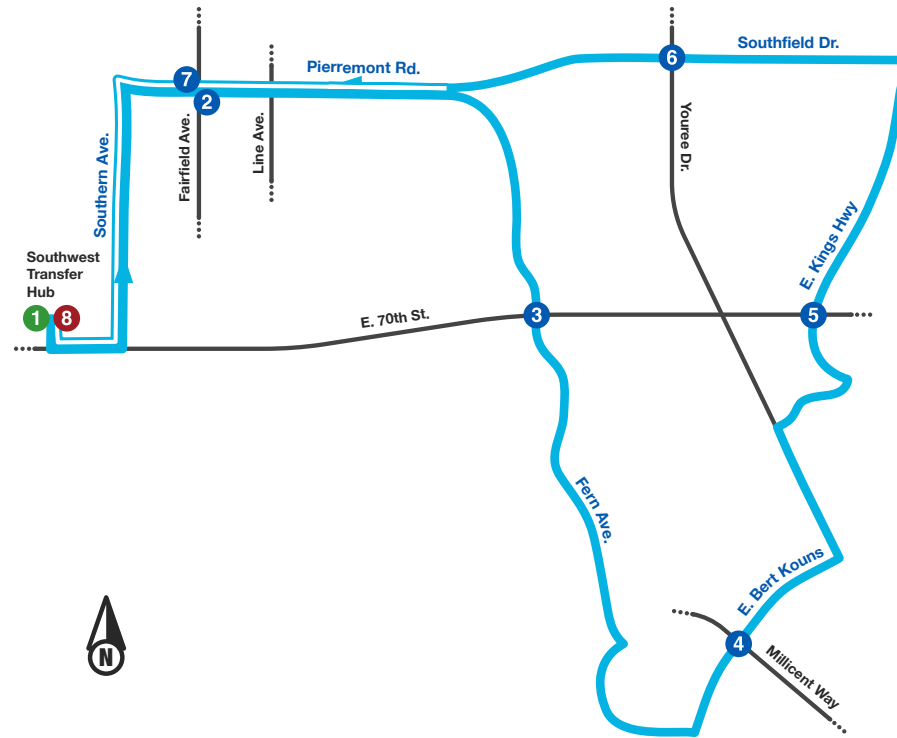

# Route

# Fern Loop

## Monday-Friday

Southwest Xfer Hub	Pierremont Rd. & Fairfield Ave.	Fern Ave. & E. 70th St.	Bert Kouns & Millicent Way	E. Kings Hwy & E. 70th St.	Southfield Dr. & Youree Dr.	Pierremont Rd. & Fairfield Ave.	Southwest Xfer Hub
1	2	3	4	5	6	7	8
6:47 AM	6:53 AM	6:59 AM	7:05 AM	7:11 AM	7:17 AM	7:21 AM	7:26 AM
7:30 AM	7:36 AM	7:42 AM	7:48 AM	7:54 AM	8:00 AM	8:04 AM	8:09 AM
8:13 AM	8:19 AM	8:25 AM	8:31 AM	8:37 AM	8:43 AM	8:47 AM	8:52 AM
8:56 AM	9:02 AM	9:08 AM	9:14 AM	9:20 AM	9:26 AM	9:30 AM	9:35 AM
9:39 AM	9:45 AM	9:51 AM	9:57 AM	10:03 AM	10:09 AM	10:13 AM	10:18 AM
10:22 AM	10:28 AM	10:34 AM	10:40 AM	10:46 AM	10:52 AM	10:56 AM	11:01 AM
11:05 AM	11:11 AM	11:17 AM	11:23 AM	11:29 AM	11:35 AM	11:39 AM	11:44 AM
11:48 AM	11:54 AM	12:00 PM	12:06 PM	12:12 PM	12:18 PM	12:22 PM	12:27 PM
12:31 PM	12:37 PM	12:43 PM	12:49 PM	12:55 PM	1:01 PM	1:05 PM	1:10 PM
1:14 PM	1:20 PM	1:26 PM	1:32 PM	1:38 PM	1:44 PM	1:48 PM	1:53 PM
1:57 PM	2:03 PM	2:09 PM	2:15 PM	2:21 PM	2:27 PM	2:31 PM	2:36 PM
2:40 PM	2:46 PM	2:52 PM	2:58 PM	3:04 PM	3:10 PM	3:14 PM	3:19 PM
3:23 PM	3:29 PM	3:35 PM	3:41 PM	3:47 PM	3:53 PM	3:57 PM	4:02 PM
4:06 PM	4:12 PM	4:18 PM	4:24 PM	4:30 PM	4:36 PM	4:40 PM	4:45 PM
4:50 PM	4:56 PM	5:02 PM	5:08 PM	5:14 PM	5:20 PM	5:24 PM	5:29 PM
5:33 PM	5:39 PM	5:45 PM	5:51 PM	5:57 PM	6:03 PM	6:07 PM	6:12 PM

NOON

\* See Route 34 - Jewella Alternate for Night and Sunday Schedules