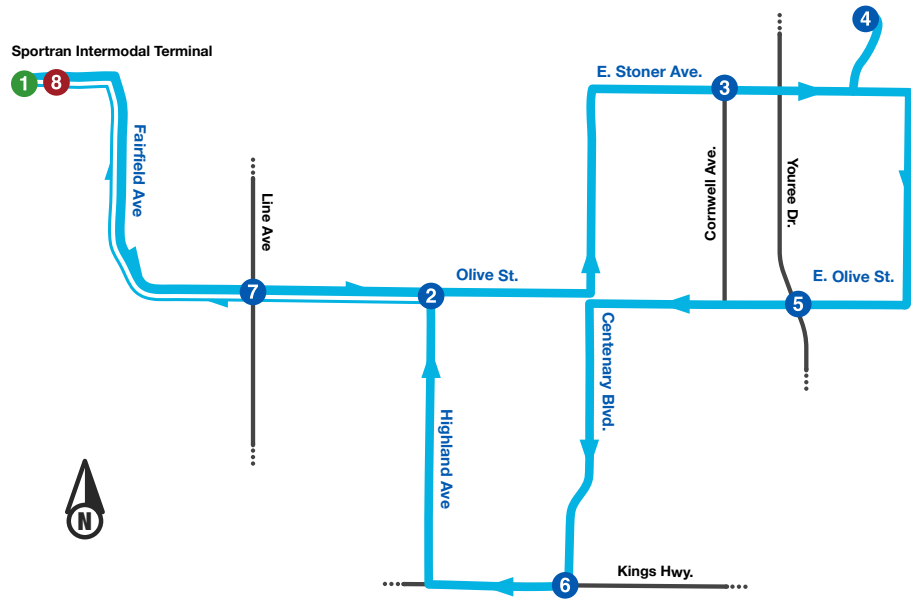

Route

9

Highland Loop

Monday-Friday

Intermodal Terminal	Olive St. & Highland Ave.	Stoner Ave. & Cornwell Ave.	VA Hospital	Youree Dr. & Olive St.	Centenary Blvd. & Kings Hwy.	Olive St. & Line Ave.	Intermodal Terminal
1	2	3	4	5	6	7	8
5:26 AM	5:31 AM	5:37 AM	5:40 AM	5:46 AM	5:51 AM	5:57 AM	6:01 AM
6:05 AM	6:10 AM	6:16 AM	6:19 AM	6:25 AM	6:30 AM	6:36 AM	6:40 AM
6:43 AM	6:48 AM	6:54 AM	6:57 AM	7:03 AM	7:08 AM	7:14 AM	7:18 AM
7:22 AM	7:27 AM	7:33 AM	7:36 AM	7:42 AM	7:47 AM	7:53 AM	7:57 AM
8:01 AM	8:06 AM	8:12 AM	8:15 AM	8:21 AM	8:26 AM	8:32 AM	8:36 AM
8:40 AM	8:45 AM	8:51 AM	8:54 AM	9:00 AM	9:05 AM	9:11 AM	9:15 AM
9:19 AM	9:24 AM	9:30 AM	9:33 AM	9:39 AM	9:44 AM	9:50 AM	9:54 AM
9:58 AM	10:03 AM	10:09 AM	10:12 AM	10:18 AM	10:23 AM	10:29 AM	10:33 AM
10:37 AM	10:42 AM	10:48 AM	10:51 AM	10:57 AM	11:02 AM	11:08 AM	11:12 AM
11:16 AM	11:21 AM	11:27 AM	11:30 AM	11:36 AM	11:41 AM	11:47 AM	11:51 AM
11:55 AM	12:00 PM	12:06 PM	12:09 PM	12:15 PM	12:20 PM	12:26 PM	12:30 PM
12:40 PM	12:45 PM	12:51 PM	12:54 PM	1:00 PM	1:05 PM	1:11 PM	1:15 PM
1:20 PM	1:25 PM	1:31 PM	1:34 PM	1:40 PM	1:45 PM	1:51 PM	1:55 PM
2:00 PM	2:05 PM	2:11 PM	2:14 PM	2:20 PM	2:25 PM	2:31 PM	2:35 PM
2:40 PM	2:45 PM	2:51 PM	2:54 PM	3:00 PM	3:05 PM	3:11 PM	3:15 PM
3:25 PM	3:30 PM	3:36 PM	3:39 PM	3:45 PM	3:50 PM	3:56 PM	4:00 PM
4:05 PM	4:10 PM	4:16 PM	4:19 PM	4:25 PM	4:30 PM	4:36 PM	4:40 PM
4:50 PM	4:55 PM	5:01 PM	5:04 PM	5:10 PM	5:15 PM	5:21 PM	5:25 PM
5:28 PM	5:33 PM	5:39 PM	5:42 PM	5:48 PM	5:53 PM	5:59 PM	6:03 PM

NOON

* See Route 35 - Kings Highway Alternate for Night, Saturday, and Sunday Schedules