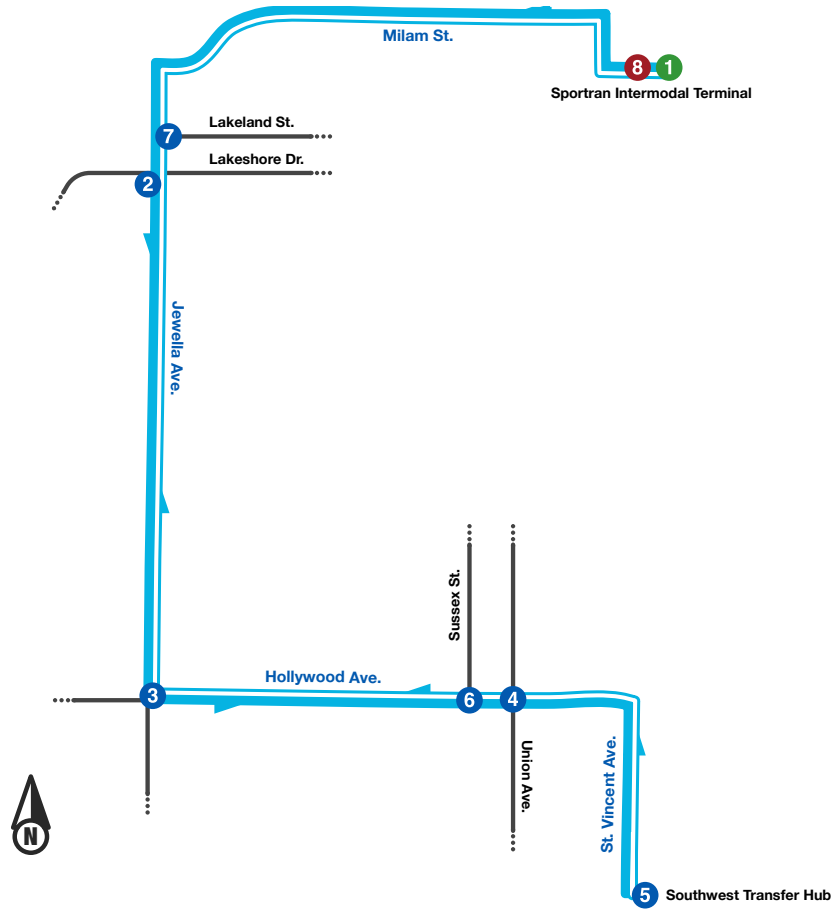

Route

10

Jewella Avenue

Monday-Friday

Intermodal Terminal (Outbound)	Jewella Ave. & Lakeshore Dr. (Outbound)	Hollywood Ave. & Jewella Ave. (Outbound)	Hollywood Ave. & Union Ave. (Outbound)	Southwest Xfer Hub (Inbound)	Hollywood Ave. & Sussex St. (Inbound)	Jewella Ave. & Lakeland St. (Inbound)	Intermodal Terminal (Inbound)
1	2	3	4	5	6	7	8
				5:43 AM	5:49 AM	6:02 AM	6:16 AM
6:00 AM	6:12 AM	6:23 AM	6:28 AM	6:33 AM	6:39 AM	6:52 AM	7:06 AM
6:35 AM	6:47 AM	6:58 AM	7:03 AM	7:08 AM	7:14 AM	7:27 AM	7:41 AM
7:10 AM	7:22 AM	7:33 AM	7:38 AM	7:43 AM	7:49 AM	8:02 AM	8:16 AM
7:45 AM	7:57 AM	8:08 AM	8:13 AM	8:18 AM	8:24 AM	8:37 AM	8:51 AM
8:20 AM	8:32 AM	8:43 AM	8:48 AM	8:53 AM	8:59 AM	9:12 AM	9:26 AM
8:55 AM	9:07 AM	9:18 AM	9:23 AM	9:28 AM	9:34 AM	9:47 AM	10:01 AM
9:30 AM	9:42 AM	9:53 AM	9:58 AM	10:03 AM	10:09 AM	10:22 AM	10:36 AM
10:05 AM	10:17 AM	10:28 AM	10:33 AM	10:38 AM	10:44 AM	10:57 AM	11:11 AM
10:40 AM	10:52 AM	11:03 AM	11:08 AM	11:13 AM	11:19 AM	11:32 AM	11:46 AM
11:15 AM	11:27 AM	11:38 AM	11:43 AM	11:48 AM	11:54 AM	12:07 PM	12:21 PM

Route 10 Con't

Monday-Friday

Intermodal Terminal (Outbound)	Jewella Ave. & Lakeshore Dr. (Outbound)	Hollywood Ave. & Jewella Ave. (Outbound)	Hollywood Ave. & Union Ave. (Outbound)	Southwest Xfer Hub (Inbound)	Hollywood Ave. & Sussex St. (Inbound)	Jewella Ave. & Lakeland St. (Inbound)	Intermodal Terminal (Inbound)
1	2	3	4	5	6	7	8
11:50 AM	12:02 PM	12:13 PM	12:18 PM	12:23 PM	12:29 PM	12:42 PM	12:56 PM
NOON							
12:25 PM	12:37 PM	12:48 PM	12:53 PM	12:58 PM	1:04 PM	1:17 PM	1:31 PM
1:00 PM	1:12 PM	1:23 PM	1:28 PM	1:33 PM	1:39 PM	1:52 PM	2:06 PM
1:35 PM	1:47 PM	1:58 PM	2:03 PM	2:08 PM	2:14 PM	2:27 PM	2:41 PM
2:10 PM	2:22 PM	2:33 PM	2:38 PM	2:43 PM	2:49 PM	3:02 PM	3:16 PM
2:45 PM	2:57 PM	3:08 PM	3:13 PM	3:18 PM	3:24 PM	3:37 PM	3:51 PM
3:20 PM	3:32 PM	3:43 PM	3:48 PM	3:53 PM	3:59 PM	4:12 PM	4:26 PM
3:55 PM	4:07 PM	4:18 PM	4:23 PM	4:28 PM	4:34 PM	4:47 PM	5:01 PM
4:30 PM	4:42 PM	4:53 PM	4:58 PM	5:03 PM	5:09 PM	5:22 PM	5:36 PM
5:05 PM	5:17 PM	5:28 PM	5:33 PM	5:38 PM	5:44 PM	5:57 PM	6:11 PM

Saturday