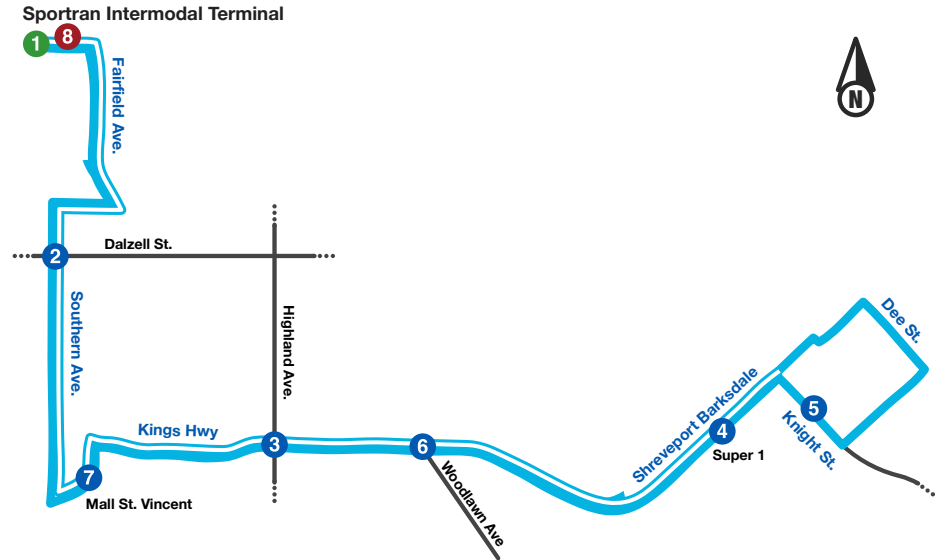

Route

11

Kings Highway

Monday-Friday							
Intermodal Terminal (Outbound)	Southern Ave. & Dalzell St. (Outbound)	Kings Hwy. & Highland Ave. (Outbound)	S'port Barksdale Super 1 (Outbound)	Shreveport Barksdale & Knight St. (Outbound)	Kings Hwy. & Woodlawn Ave. (Inbound)	Mall St. Vincent (Inbound)	Intermodal Terminal (Inbound)
1	2	3	4	5	6	7	8
5:50 AM	5:56 AM	6:04 AM	6:10 AM	6:20 AM	6:26 AM	6:32 AM	6:38 AM
7:20 AM	7:26 AM	7:34 AM	7:40 AM	7:50 AM	7:56 AM	8:02 AM	8:08 AM
7:50 AM	7:56 AM	8:04 AM	8:10 AM	8:20 AM	8:26 AM	8:32 AM	8:38 AM
8:12 AM	8:18 AM	8:26 AM	8:32 AM	8:42 AM	8:48 AM	8:54 AM	9:00 AM
9:14 AM	9:20 AM	9:28 AM	9:34 AM	9:44 AM	9:50 AM	9:56 AM	10:02 AM
10:20 AM	10:26 AM	10:34 AM	10:40 AM	10:50 AM	10:56 AM	11:02 AM	11:08 AM
11:12 AM	11:18 AM	11:26 AM	11:32 AM	11:42 AM	11:48 AM	11:54 AM	12:00 PM
NOON	12:04 PM	12:10 PM	12:18 PM	12:24 PM	12:34 PM	12:40 PM	12:52 PM
12:56 PM	1:02 PM	1:10 PM	1:16 PM	1:26 PM	1:32 PM	1:38 PM	1:44 PM
1:48 PM	1:54 PM	2:02 PM	2:08 PM	2:18 PM	2:24 PM	2:30 PM	2:36 PM
2:14 PM	2:20 PM	2:28 PM	2:34 PM	2:44 PM	2:50 PM	2:56 PM	3:02 PM
3:06 PM	3:12 PM	3:20 PM	3:26 PM	3:36 PM	3:42 PM	3:48 PM	3:54 PM
3:35 PM	3:41 PM	3:49 PM	3:55 PM	4:05 PM	4:11 PM	4:17 PM	4:23 PM
4:05 PM	4:11 PM	4:19 PM	4:25 PM	4:35 PM	4:41 PM	4:47 PM	4:53 PM
4:27 PM	4:33 PM	4:41 PM	4:47 PM	4:57 PM	5:03 PM	5:09 PM	5:15 PM
5:12 PM	5:18 PM	5:26 PM	5:32 PM	5:42 PM	5:48 PM	5:54 PM	6:00 PM
5:40 PM	5:46 PM	5:54 PM	6:00 PM	6:10 PM	6:16 PM	6:22 PM	6:28 PM

* See Route 35 - Kings Highway Alternate for Night, Saturday, and Sunday Schedules

* See Route 19 - Shreveport-Barksdale for Service to Barksdale Air Force Base