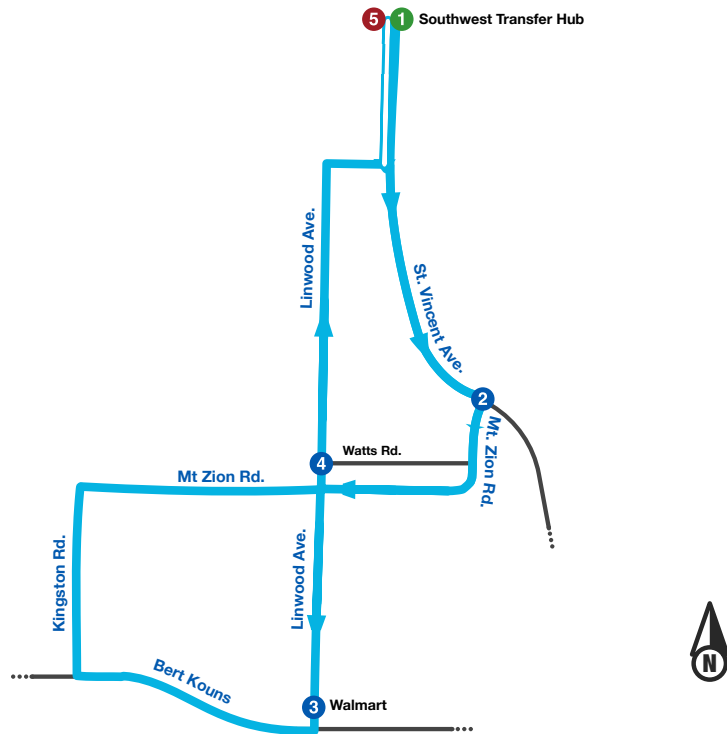

# Route

## Kingston Loop

### Monday-Friday

Southwest Transfer Hub	St. Vincent Ave. & Mt. Zion Rd.	Bert Kouns & Linwood Ave.	Linwood Ave. & Watt Rd.	Southwest Transfer Hub
1	2	3	4	5
5:40 AM	5:46 AM	5:52 AM	5:58 AM	6:04 AM
6:12 AM	6:18 AM	6:24 AM	6:30 AM	6:36 AM
6:55 AM	7:01 AM	7:07 AM	7:13 AM	7:19 AM
7:37 AM	7:43 AM	7:49 AM	7:55 AM	8:01 AM
8:20 AM	8:26 AM	8:32 AM	8:38 AM	8:44 AM
9:02 AM	9:08 AM	9:14 AM	9:20 AM	9:26 AM
9:45 AM	9:51 AM	9:57 AM	10:03 AM	10:09 AM
10:27 AM	10:33 AM	10:39 AM	10:45 AM	10:51 AM
11:10 AM	11:16 AM	11:22 AM	11:28 AM	11:34 AM
11:52 AM	11:58 AM	12:04 PM	12:10 PM	12:16 PM
12:35 PM	12:41 PM	12:47 PM	12:53 PM	12:59 PM
1:17 PM	1:23 PM	1:29 PM	1:35 PM	1:41 PM
2:00 PM	2:06 PM	2:12 PM	2:18 PM	2:24 PM
2:42 PM	2:48 PM	2:54 PM	3:00 PM	3:06 PM
3:25 PM	3:31 PM	3:37 PM	3:43 PM	3:49 PM
4:07 PM	4:13 PM	4:19 PM	4:25 PM	4:31 PM
4:50 PM	4:56 PM	5:02 PM	5:08 PM	5:14 PM
5:32 PM	5:38 PM	5:44 PM	5:50 PM	5:56 PM

NOON

\* See Route 36 - Kingston Loop Alternate for Night, Saturday, and Sunday Schedules