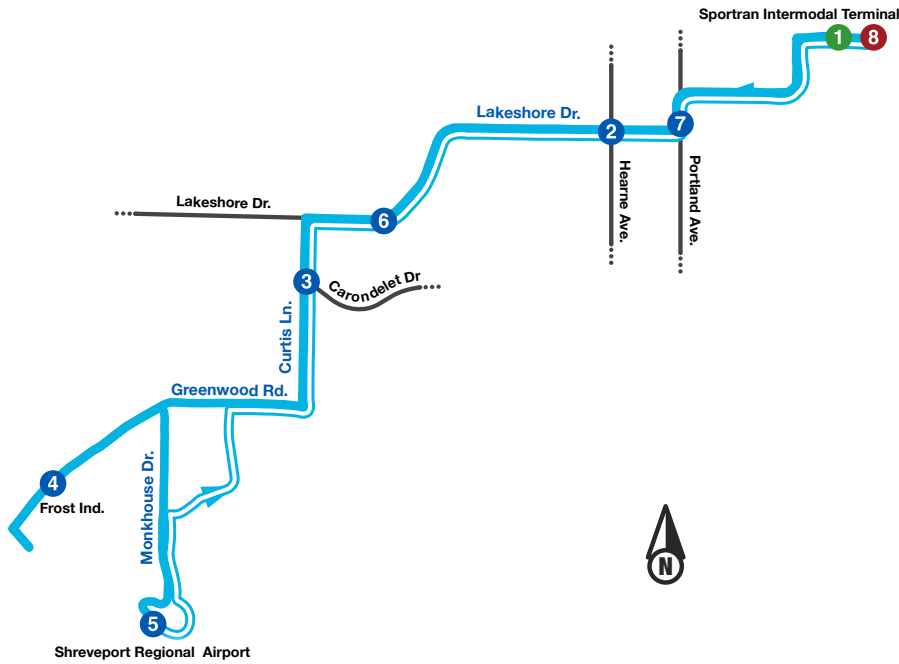

Route

13

Lakeshore

Monday-Friday							
Intermodal Terminal (Outbound)	Lakeshore Dr. & Hearne Ave. (Outbound)	Curtis Ln & Carondelet Dr. (Outbound)	Frost Industries (Outbound)	Shreveport Regional Airport (Inbound)	Lakeshore Dr. & County Club Dr. (Inbound)	Lakeshore Dr. & Portland Ave. (Inbound)	Intermodal Terminal (Inbound)
1	2	3	4	5	6	7	8
				5:30 AM	5:44 AM	5:51 AM	5:58 AM
5:43 AM				5:54 AM			
6:01 AM	6:08 AM	6:15 AM		6:22 AM	6:36 AM	6:43 AM	6:50 AM
6:28 AM	6:35 AM	6:42 AM		6:49 AM	7:03 AM	7:10 AM	7:17 AM
6:48 AM	6:55 AM	7:02 AM		7:15 AM	7:29 AM	7:36 AM	7:43 AM
7:20 AM	7:27 AM	7:34 AM	7:38 AM	7:47 AM	8:01 AM	8:08 AM	8:15 AM
7:50 AM	7:57 AM	8:04 AM	8:08 AM	8:17 AM	8:31 AM	8:38 AM	8:45 AM
8:16 AM	8:23 AM	8:30 AM		8:37 AM	8:51 AM	8:58 AM	9:05 AM
8:46 AM	8:53 AM	9:00 AM		9:07 AM	9:21 AM	9:28 AM	9:35 AM
9:17 AM	9:24 AM	9:31 AM		9:38 AM	9:52 AM	9:59 AM	10:06 AM
9:39 AM	9:46 AM	9:53 AM		10:00 AM	10:14 AM	10:21 AM	10:28 AM
10:35 AM	10:42 AM	10:49 AM		10:56 AM	11:10 AM	11:17 AM	11:24 AM
11:06 AM	11:13 AM	11:20 AM		11:27 AM	11:41 AM	11:48 AM	11:55 AM
11:28 AM	11:35 AM	11:42 AM		11:49 AM	12:03 PM	12:10 PM	12:17 PM
12:24 PM	12:31 PM	12:38 PM		12:45 PM	12:59 PM	1:06 PM	1:13 PM
12:55 PM	1:02 PM	1:09 PM	1:13 PM	1:22 PM	1:36 PM	1:43 PM	1:50 PM
1:17 PM	1:24 PM	1:31 PM		1:38 PM	1:52 PM	1:59 PM	2:06 PM
2:13 PM	2:20 PM	2:27 PM		2:34 PM	2:48 PM	2:55 PM	3:02 PM
2:44 PM	2:51 PM	2:58 PM		3:11 PM	3:25 PM	3:32 PM	3:39 PM

Route 13 Con't

Monday-Friday

Intermodal Terminal (Outbound)	Lakeshore Dr. & Hearne Ave. (Outbound)	Curtis Ln & Carondelet Dr. (Outbound)	Frost Industries (Outbound)	Shreveport Regional Airport (Inbound)	Lakeshore Dr. & County Club Dr. (Inbound)	Lakeshore Dr. & Portland Ave. (Inbound)	Intermodal Terminal (Inbound)
1	2	3	4	5	6	7	8
3:06 PM	3:13 PM	3:20 PM	3:24 PM	3:33 PM	3:47 PM	3:54 PM	4:01 PM
3:45 PM	3:52 PM	3:59 PM		4:06 PM	4:20 PM	4:27 PM	4:34 PM
4:02 PM	4:09 PM	4:16 PM		4:23 PM	4:37 PM	4:44 PM	4:51 PM
4:40 PM	4:47 PM	4:54 PM		5:01 PM	5:15 PM	5:22 PM	5:29 PM
5:06 PM	5:13 PM	5:20 PM		5:27 PM	5:41 PM	5:48 PM	5:55 PM

Saturday