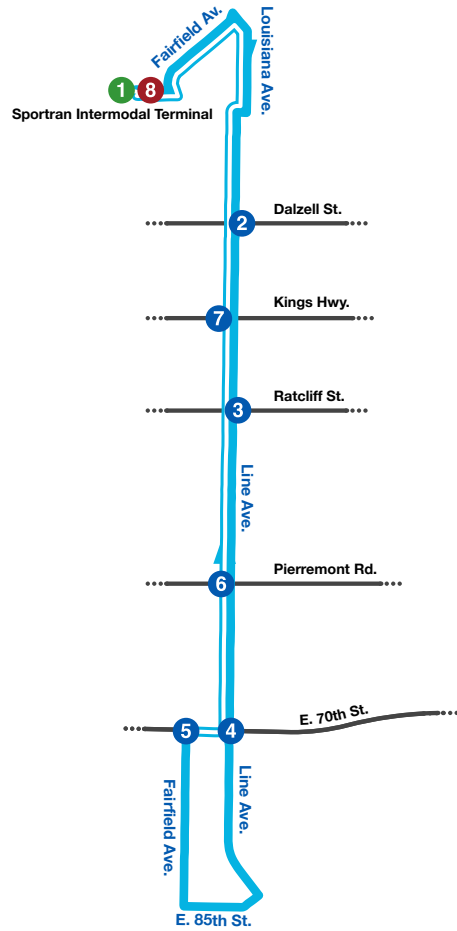

Route

14

Line Avenue

Monday-Friday

Intermodal Terminal (Outbound)	Line Ave. & Dalzell St. (Outbound)	Line Ave. & Ratcliff St. (Outbound)	Line Ave. & E. 70th St. (Outbound)	E. 70th St. & Fairfield Ave. (Inbound)	Line Ave. & Pierremont Rd. (Inbound)	Line Ave. & Kings Hwy. (Inbound)	Intermodal Terminal (Inbound)
1	2	3	4	5	6	7	8
5:48 AM	5:56 AM	6:00 AM	6:06 AM	6:13 AM	6:21 AM	6:27 AM	6:37 AM
6:18 AM	6:26 AM	6:30 AM	6:36 AM	6:43 AM	6:51 AM	6:57 AM	7:07 AM
6:50 AM	6:58 AM	7:02 AM	7:08 AM	7:15 AM	7:23 AM	7:29 AM	7:39 AM
7:20 AM	7:28 AM	7:32 AM	7:38 AM	7:45 AM	7:53 AM	7:59 AM	8:09 AM
7:50 AM	7:58 AM	8:02 AM	8:08 AM	8:15 AM	8:23 AM	8:29 AM	8:39 AM
8:22 AM	8:30 AM	8:34 AM	8:40 AM	8:47 AM	8:55 AM	9:01 AM	9:11 AM
8:52 AM	9:00 AM	9:04 AM	9:10 AM	9:17 AM	9:25 AM	9:31 AM	9:41 AM
9:28 AM	9:36 AM	9:40 AM	9:46 AM	9:53 AM	10:01 AM	10:07 AM	10:17 AM
9:54 AM	10:02 AM	10:06 AM	10:12 AM	10:19 AM	10:27 AM	10:33 AM	10:43 AM
10:39 AM	10:47 AM	10:51 AM	10:57 AM	11:04 AM	11:12 AM	11:18 AM	11:28 AM
11:26 AM	11:34 AM	11:38 AM	11:44 AM	11:51 AM	11:59 AM	12:05 PM	12:15 PM

NOON

Route 14 Con't

Monday-Friday

Intermodal Terminal (Outbound)	Line Ave. & Dalzell St. (Outbound)	Line Ave. & Ratcliff St. (Outbound)	Line Ave. & E. 70th St. (Outbound)	E. 70th St. & Fairfield Ave. (Inbound)	Line Ave. & Pierremont Rd. (Inbound)	Line Ave. & Kings Hwy. (Inbound)	Intermodal Terminal (Inbound)
1	2	3	4	5	6	7	8
12:11 PM	12:19 PM	12:23 PM	12:29 PM	12:36 PM	12:44 PM	12:50 PM	1:00 PM
12:58 PM	1:06 PM	1:10 PM	1:16 PM	1:23 PM	1:31 PM	1:37 PM	1:47 PM
1:43 PM	1:51 PM	1:55 PM	2:01 PM	2:08 PM	2:16 PM	2:22 PM	2:32 PM
2:30 PM	2:38 PM	2:42 PM	2:48 PM	2:55 PM	3:03 PM	3:09 PM	3:19 PM
3:15 PM	3:23 PM	3:27 PM	3:33 PM	3:40 PM	3:48 PM	3:54 PM	4:04 PM
3:47 PM	3:55 PM	3:59 PM	4:05 PM	4:12 PM	4:20 PM	4:26 PM	4:36 PM
4:19 PM	4:27 PM	4:31 PM	4:37 PM	4:44 PM	4:52 PM	4:58 PM	5:08 PM
4:47 PM	4:55 PM	4:59 PM	5:05 PM	5:12 PM	5:20 PM	5:26 PM	5:36 PM
5:19 PM	5:27 PM	5:31 PM	5:37 PM	5:44 PM	5:52 PM	5:58 PM	6:08 PM