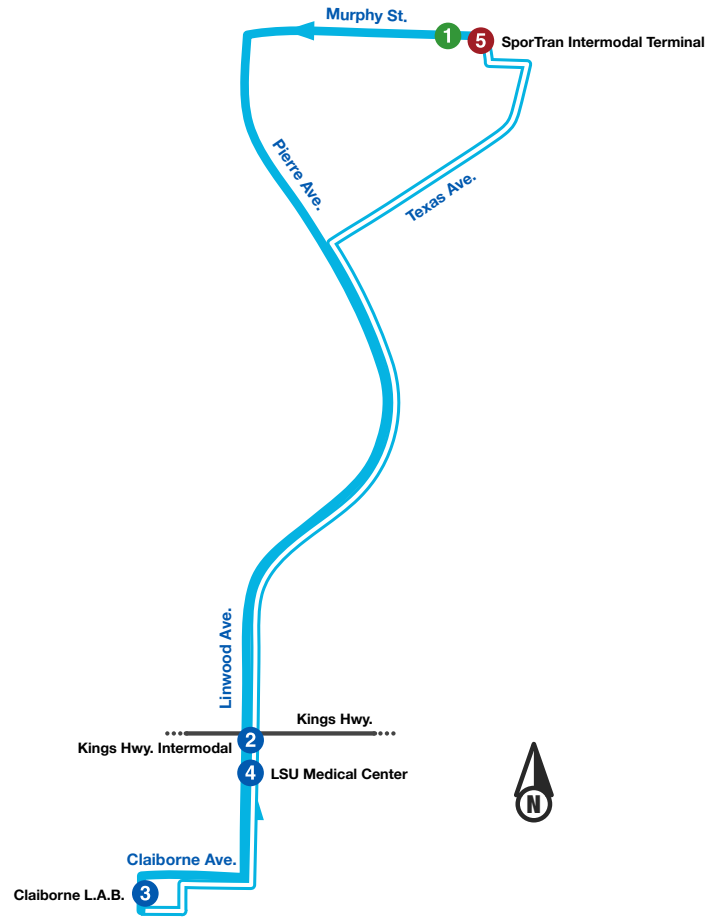

Route

15

LSU Medical Center

Monday-Friday

Intermodal Terminal (Outbound)	Kings Hwy. & Linwood Ave. (Outbound)	Claiborne L.A.B. (Inbound)	LSU Medical Center (Inbound)	Intermodal Terminal (Inbound)
1	2	3	4	5
6:14 AM	6:21 AM	6:23 AM	6:25 AM	6:32 AM
6:36 AM	6:43 AM	6:45 AM	6:47 AM	6:54 AM
6:58 AM	7:05 AM	7:07 AM	7:09 AM	7:16 AM
7:20 AM	7:27 AM	7:29 AM	7:31 AM	7:38 AM
7:50 AM	7:57 AM	7:59 AM	8:01 AM	8:08 AM
8:12 AM	8:19 AM	8:21 AM	8:23 AM	8:30 AM
8:34 AM	8:41 AM	8:43 AM	8:45 AM	8:52 AM
8:56 AM	9:03 AM	9:05 AM	9:07 AM	9:14 AM
9:18 AM	9:25 AM	9:27 AM	9:29 AM	9:36 AM
9:40 AM	9:47 AM	9:49 AM	9:51 AM	9:58 AM
10:02 AM	10:09 AM	10:11 AM	10:13 AM	10:20 AM
10:24 AM	10:31 AM	10:33 AM	10:35 AM	10:42 AM

Route 15 Con't

Monday-Friday

Intermodal Terminal (Outbound)	Kings Hwy. & Linwood Ave. (Outbound)	Claiborne L.A.B. (Inbound)	LSU Medical Center (Inbound)	Intermodal Terminal (Inbound)
1	2	3	4	5
10:46 AM	10:53 AM	10:55 AM	10:57 AM	11:04 AM
11:08 AM	11:15 AM	11:17 AM	11:19 AM	11:26 AM
11:30 AM	11:37 AM	11:39 AM	11:41 AM	11:48 AM
11:52 AM	11:59 AM	12:01 PM	12:03 PM	12:10 PM
NOON	12:14 PM	12:21 PM	12:23 PM	12:32 PM
12:36 PM	12:43 PM	12:45 PM	12:47 PM	12:54 PM
12:58 PM	1:05 PM	1:07 PM	1:09 PM	1:16 PM
1:20 PM	1:27 PM	1:29 PM	1:31 PM	1:38 PM
1:42 PM	1:49 PM	1:51 PM	1:53 PM	2:00 PM
2:04 PM	2:11 PM	2:13 PM	2:15 PM	2:22 PM
2:26 PM	2:33 PM	2:35 PM	2:37 PM	2:44 PM
2:48 PM	2:55 PM	2:57 PM	2:59 PM	3:06 PM
3:10 PM	3:17 PM	3:19 PM	3:21 PM	3:28 PM
3:32 PM	3:39 PM	3:41 PM	3:43 PM	3:50 PM
3:54 PM	4:01 PM	4:03 PM	4:05 PM	4:12 PM
4:16 PM	4:23 PM	4:25 PM	4:27 PM	4:34 PM
4:38 PM	4:45 PM	4:47 PM	4:49 PM	4:56 PM
5:00 PM	5:07 PM	5:09 PM	5:11 PM	5:18 PM

* This route is served Monday-Friday only

* See Route 43 - LSU Medical Center Alternate for Monday - Saturday Night Schedules