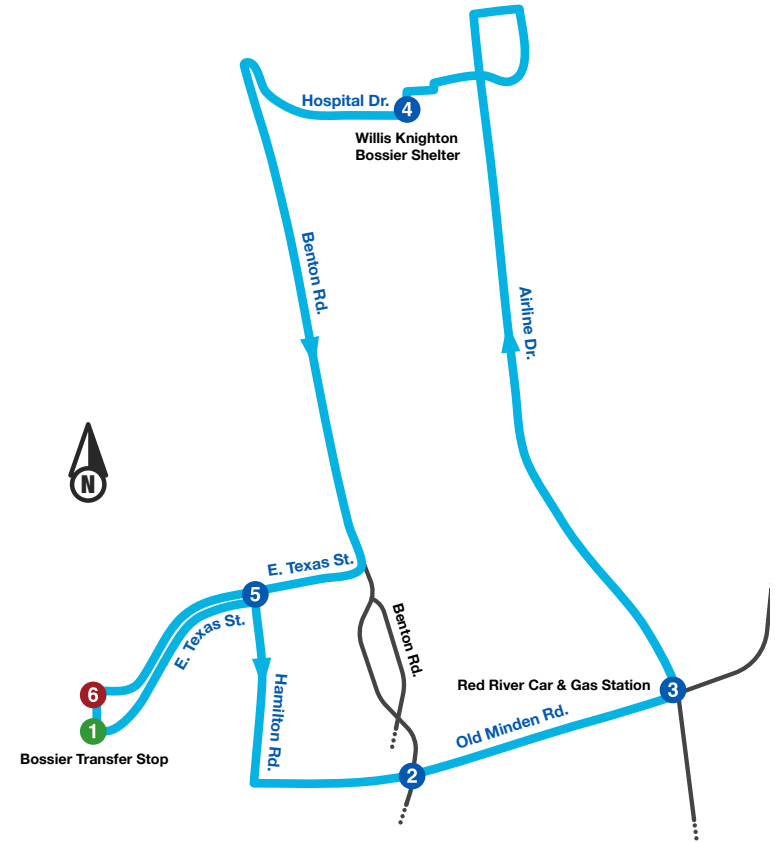

Route

16

North Bossier

Monday-Friday

Bossier Xfer Hub	Old Minden Rd. & Benton Rd.	Old Minden Rd. & Airline Dr.	Willis Knighton Bossier Shelter	E. Texas & Hamilton Rd.	Bossier Xfer Hub
1	2	3	4	5	6
6:22 AM	6:31 AM	6:37 AM	6:53 AM	7:04 AM	7:06 AM
7:15 AM	7:24 AM	7:30 AM	7:46 AM	7:57 AM	7:59 AM
8:07 AM	8:16 AM	8:22 AM	8:38 AM	8:49 AM	8:51 AM
9:00 AM	9:09 AM	9:15 AM	9:31 AM	9:42 AM	9:44 AM
9:52 AM	10:01 AM	10:07 AM	10:23 AM	10:34 AM	10:36 AM
10:45 AM	10:54 AM	11:00 AM	11:16 AM	11:27 AM	11:29 AM
11:37 AM	11:46 AM	11:52 AM	12:08 PM	12:19 PM	12:21 PM
NOON	12:30 PM	12:39 PM	12:45 PM	1:01 PM	1:14 PM
1:22 PM	1:31 PM	1:37 PM	1:53 PM	2:04 PM	2:06 PM
2:15 PM	2:24 PM	2:30 PM	2:46 PM	2:57 PM	2:59 PM
3:07 PM	3:16 PM	3:22 PM	3:38 PM	3:49 PM	3:51 PM
4:00 PM	4:09 PM	4:15 PM	4:31 PM	4:42 PM	4:44 PM
4:52 PM	5:01 PM	5:07 PM	5:23 PM	5:34 PM	5:36 PM

* See Route 40 - North Bossier Alternate for Night, Saturday, and Sunday Schedules