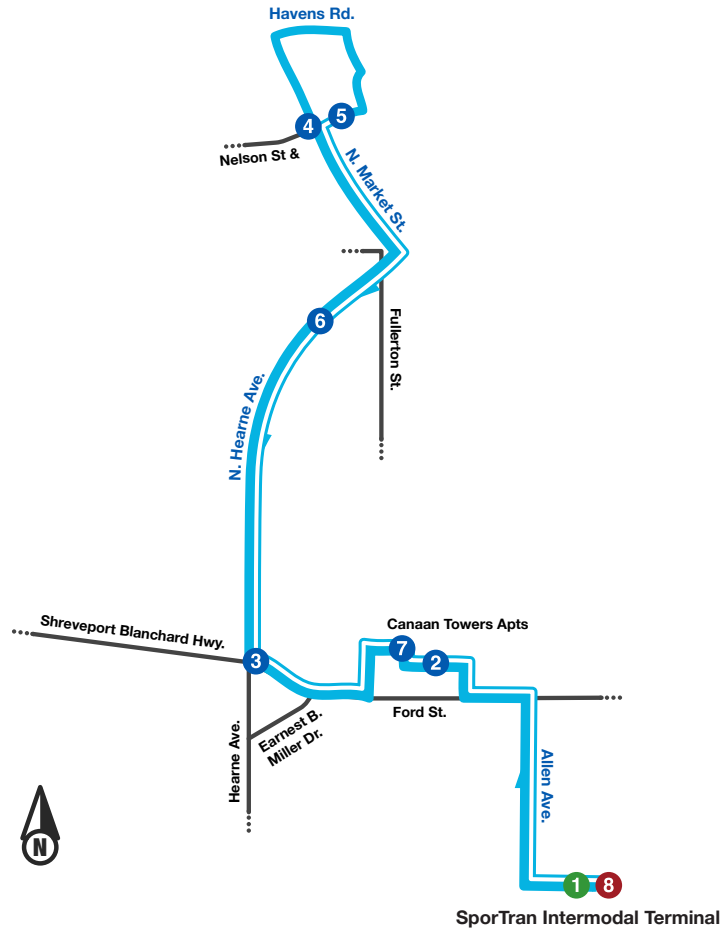

Route

17

North Market

Monday-Friday

| Intermodal Terminal (Outbound) | Alston St. & Webster St. (Outbound) | Ford St. & Hearne Ave. (Outbound) | N. Market & Nelson St. (Outbound) | Nelson St. & N. Market St. (Inbound) | N. Hearne & Forum St. (Inbound) | Canaan Towers Apt. (Inbound) | Intermodal Terminal (Inbound) |
|--------------------------------|-------------------------------------|-----------------------------------|-----------------------------------|--------------------------------------|---------------------------------|------------------------------|-------------------------------|
| 1 | 2 | 3 | 4 | 5 | 6 | 7 | 8 |
| 1:04 PM | 1:10 PM | 1:15 PM | 1:20 PM | 1:23 PM | 1:28 PM | 1:33 PM | 1:39 PM |
| 1:51 PM | 1:57 PM | 2:02 PM | 2:07 PM | 2:10 PM | 2:15 PM | 2:20 PM | 2:26 PM |
| 2:36 PM | 2:42 PM | 2:47 PM | 2:52 PM | 2:55 PM | 3:00 PM | 3:05 PM | 3:11 PM |
| 3:08 PM | 3:14 PM | 3:19 PM | 3:24 PM | 3:27 PM | 3:32 PM | 3:37 PM | 3:43 PM |
| 3:40 PM | 3:46 PM | 3:51 PM | 3:56 PM | 3:59 PM | 4:04 PM | 4:09 PM | 4:15 PM |
| 4:08 PM | 4:14 PM | 4:19 PM | 4:24 PM | 4:27 PM | 4:32 PM | 4:37 PM | 4:43 PM |
| 4:40 PM | 4:46 PM | 4:51 PM | 4:56 PM | 4:59 PM | 5:04 PM | 5:09 PM | 5:15 PM |
| 5:12 PM | 5:18 PM | 5:23 PM | 5:28 PM | 5:31 PM | 5:36 PM | 5:41 PM | 5:47 PM |