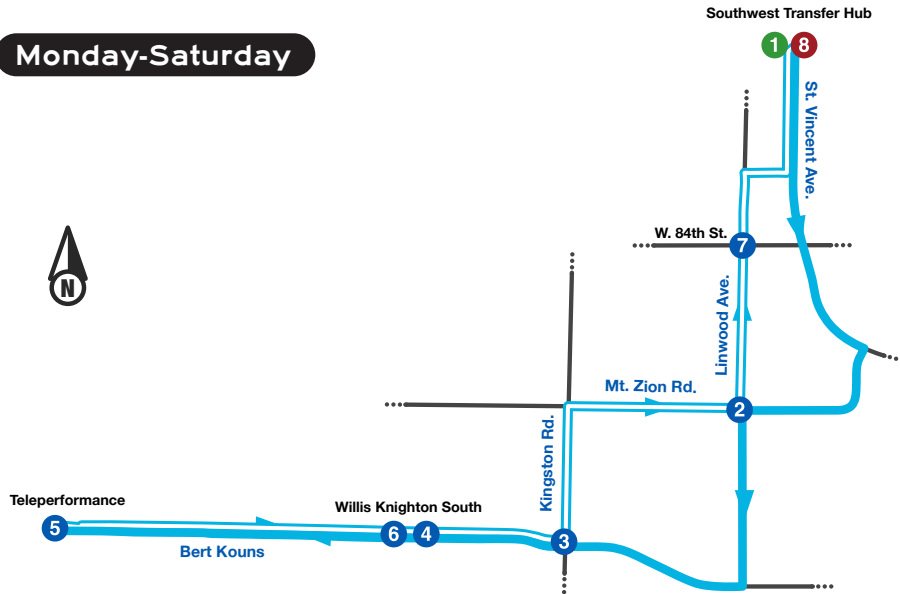

## Kingston Loop Alternate

### Monday-Saturday

Monday-Friday (Night)							
Southwest Transfer Hub	Mt. Zion Rd. & Linwood Ave.	Kingston Rd. & Bert Kouns	Bert Kouns & WK South	Teleperformance	Bert Kouns & WK South	Linwood Ave. & W. 84th St.	Southwest Transfer Hub
1	2	3	4	5	6	7	8
6:50 PM	6:57 PM	7:01 PM	7:03 PM	7:13 PM	7:23 PM	7:33 PM	7:36 PM
7:40 PM	7:47 PM	7:51 PM	7:53 PM	8:03 PM	8:13 PM	8:23 PM	8:26 PM
9:20 PM	9:27 PM	9:31 PM	9:33 PM	9:43 PM	9:53 PM	10:03 PM	10:06 PM
10:10 PM	10:17 PM	10:21 PM	10:23 PM	10:33 PM	10:43 PM	10:53 PM	10:56 PM
11:50 PM	11:57 PM	12:01 AM	12:03 AM	12:13 AM	12:23 AM	12:33 AM	12:36 AM

### Route 36 Con't

### Sunday Only

Sunday							
Southwest Transfer Hub	Mt. Zion Rd. & Linwood Ave.	Kingston Rd. & Bert Kouns	Bert Kouns & WK South	Teleperformance	Buncombe & W. Bert Kouns	Linwood Ave. & W. 84th St.	Southwest Transfer Hub
1	2	3	4	5	6	7	8
8:00 AM	8:07 AM	8:11 AM	8:13 AM	8:23 AM	8:29 AM	8:52 AM	8:55 AM
9:50 AM	9:57 AM	10:01 AM	10:03 AM	10:13 AM	10:19 AM	10:42 AM	10:45 AM
10:30 AM	10:37 AM	10:41 AM	10:43 AM	10:53 AM	10:59 AM	11:22 AM	11:25 AM
12:30 PM	12:37 PM	12:41 PM	12:43 PM	12:53 PM	12:59 PM	1:22 PM	1:25 PM
1:20 PM	1:27 PM	1:31 PM	1:33 PM	1:43 PM	1:49 PM	2:12 PM	2:15 PM
2:30 PM	2:37 PM	2:41 PM	2:43 PM	2:53 PM	2:59 PM	3:22 PM	3:25 PM
4:00 PM	4:07 PM	4:11 PM	4:13 PM	4:23 PM	4:29 PM	4:52 PM	4:55 PM