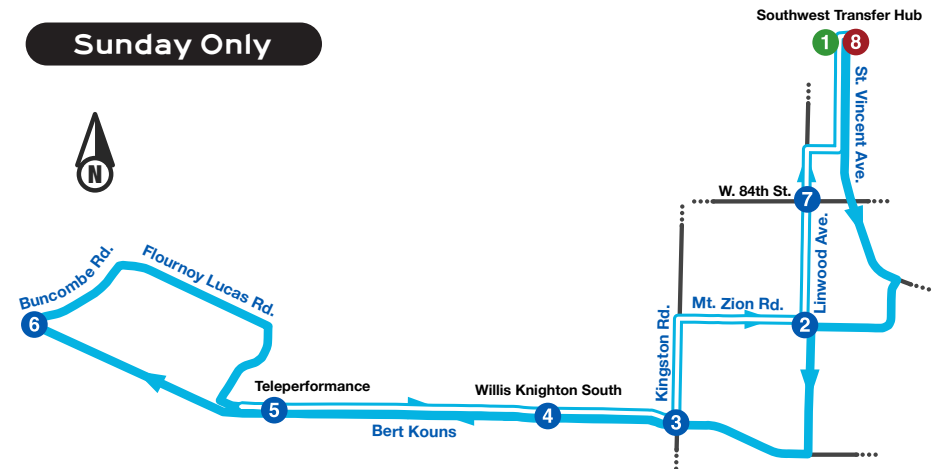

Sunday Only

Sunday							
Southwest Transfer Hub	Mt. Zion Rd. & Linwood Ave.	Kingston Rd. & Bert Kouns	Bert Kouns & WK South	Teleperformance	Buncombe & W. Bert Kouns	Linwood Ave. & W. 84th St.	Southwest Transfer Hub
1	2	3	4	5	6	7	8
8:00 AM	8:07 AM	8:11 AM	8:13 AM	8:23 AM	8:29 AM	8:52 AM	8:55 AM
9:50 AM	9:57 AM	10:01 AM	10:03 AM	10:13 AM	10:19 AM	10:42 AM	10:45 AM
10:30 AM	10:37 AM	10:41 AM	10:43 AM	10:53 AM	10:59 AM	11:22 AM	11:25 AM
12:30 PM	12:37 PM	12:41 PM	12:43 PM	12:53 PM	12:59 PM	1:22 PM	1:25 PM
1:20 PM	1:27 PM	1:31 PM	1:33 PM	1:43 PM	1:49 PM	2:12 PM	2:15 PM
2:30 PM	2:37 PM	2:41 PM	2:43 PM	2:53 PM	2:59 PM	3:22 PM	3:25 PM
4:00 PM	4:07 PM	4:11 PM	4:13 PM	4:23 PM	4:29 PM	4:52 PM	4:55 PM

NOON