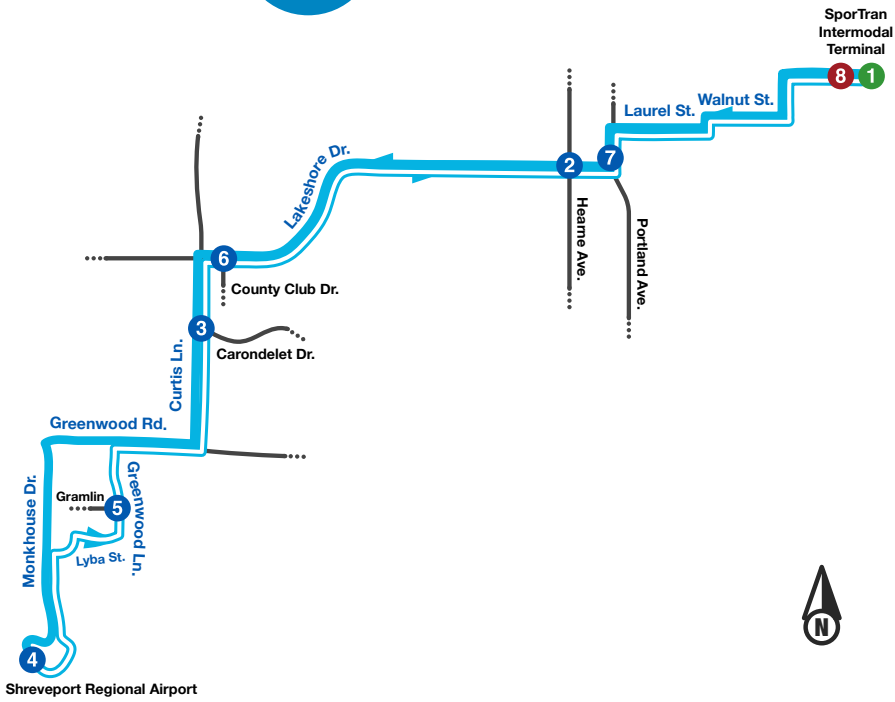

Route

37

Lakeshore Dr. Alternate

Monday-Friday (Night)

Intermodal Terminal (Outbound)	Lakeshore Dr. & Hearne Ave. (Outbound)	Curtis Ln. & Carondelet Dr. (Outbound)	Shreveport Regional Airport (Inbound)	Greenwood Ln & Gramlin Cir. (Inbound)	Lakeshore Dr. & County Club Dr. (Inbound)	Lakeshore Dr. & Portland Ave. (Inbound)	Intermodal Terminal (Inbound)
1	2	3	4	5	6	7	8
6:00 PM	6:07 PM	6:14 PM	6:23 PM	6:30 PM	6:37 PM	6:44 PM	6:51 PM
7:00 PM	7:07 PM	7:14 PM	7:23 PM	7:30 PM	7:37 PM	7:44 PM	7:51 PM
8:00 PM	8:07 PM	8:14 PM	8:23 PM	8:30 PM	8:37 PM	8:44 PM	8:51 PM
9:00 PM	9:07 PM	9:14 PM	9:23 PM	9:30 PM	9:37 PM	9:44 PM	9:51 PM
10:00 PM	10:07 PM	10:14 PM	10:23 PM	10:30 PM	10:37 PM	10:44 PM	10:51 PM
11:00 PM	11:07 PM	11:14 PM	11:23 PM	11:30 PM	11:37 PM	11:44 PM	11:51 PM
12:05 AM	12:12 AM	12:19 AM	12:28 AM	12:35 AM	12:42 AM	12:49 AM	12:56 AM

Route 37 Con't

Saturday (Night)

Intermodal Terminal (Outbound)	Lakeshore Dr. & Hearne Ave. (Outbound)	Curtis Ln. & Carondelet Dr. (Outbound)	Shreveport Regional Airport (Inbound)	Greenwood Ln & Gramlin Cir. (Inbound)	Lakeshore Dr. & County Club Dr. (Inbound)	Lakeshore Dr. & Portland Ave. (Inbound)	Intermodal Terminal (Inbound)
1	2	3	4	5	6	7	8
10:00 PM	10:07 PM	10:14 PM	10:23 PM	10:30 PM	10:37 PM	10:44 PM	10:51 PM
11:00 PM	11:07 PM	11:14 PM	11:23 PM	11:30 PM	11:37 PM	11:44 PM	11:51 PM
12:00 AM	12:07 AM	12:14 AM	12:23 AM	12:30 AM	12:37 AM	12:44 AM	12:51 AM