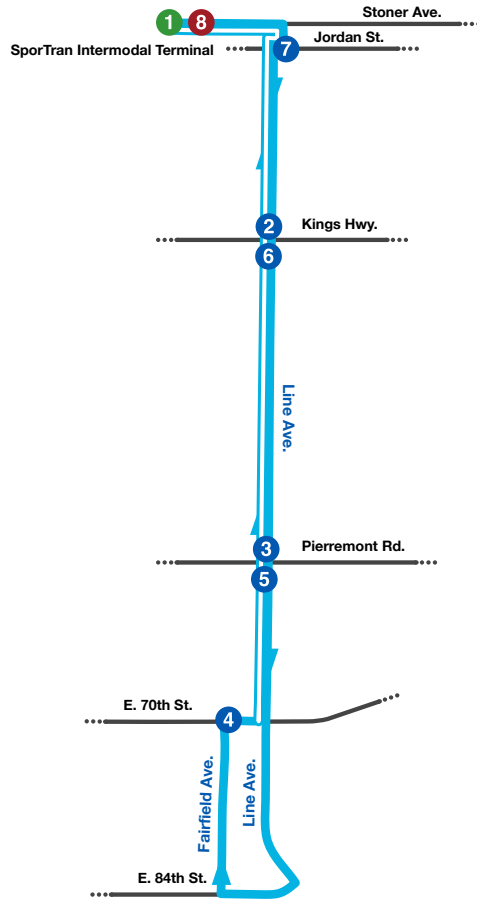

Route

38

Line Avenue Alternate

Route 38 Con't

Saturday

Intermodal Terminal (Outbound)	Line Ave. & Kings Hwy. (Outbound)	Line Ave. & Pierremont Rd. (Outbound)	East 70th St. & Fairfield Ave. (Inbound)	Line Ave. & Pierremont Rd. (Inbound)	Line Ave. & Kings Hwy. (Inbound)	Louisiana Ave. & Jordan St. (Inbound)	Intermodal Terminal (Inbound)
1	2	3	4	5	6	7	8
6:50 AM	6:57 AM	7:03 AM	7:15 AM	7:17 AM	7:22 AM	7:26 AM	7:30 AM
7:40 AM	7:47 AM	7:53 AM	8:05 AM	8:07 AM	8:12 AM	8:16 AM	8:20 AM
8:30 AM	8:37 AM	8:43 AM	8:55 AM	8:57 AM	9:02 AM	9:06 AM	9:10 AM
9:20 AM	9:27 AM	9:33 AM	9:45 AM	9:47 AM	9:52 AM	9:56 AM	10:00 AM
10:10 AM	10:17 AM	10:23 AM	10:35 AM	10:37 AM	10:42 AM	10:46 AM	10:50 AM
11:00 AM	11:07 AM	11:13 AM	11:25 AM	11:27 AM	11:32 AM	11:36 AM	11:40 AM
11:50 AM	11:57 AM	12:03 PM	12:15 PM	12:17 PM	12:22 PM	12:26 PM	12:30 PM
12:40 PM	12:47 PM	12:53 PM	1:05 PM	1:07 PM	1:12 PM	1:16 PM	1:20 PM
1:30 PM	1:37 PM	1:43 PM	1:55 PM	1:57 PM	2:02 PM	2:06 PM	2:10 PM
2:20 PM	2:27 PM	2:33 PM	2:45 PM	2:47 PM	2:52 PM	2:56 PM	3:00 PM
3:10 PM	3:17 PM	3:23 PM	3:35 PM	3:37 PM	3:42 PM	3:46 PM	3:50 PM
4:00 PM	4:07 PM	4:13 PM	4:25 PM	4:27 PM	4:32 PM	4:36 PM	4:40 PM
4:50 PM	4:57 PM	5:03 PM	5:15 PM	5:17 PM	5:22 PM	5:26 PM	5:30 PM
6:00 PM	6:07 PM	6:13 PM	6:25 PM	6:27 PM	6:32 PM	6:36 PM	6:40 PM
7:50 PM	7:57 PM	8:03 PM	8:15 PM	8:17 PM	8:22 PM	8:26 PM	8:30 PM
8:35 PM	8:42 PM	8:48 PM	9:00 PM	9:02 PM	9:07 PM	9:11 PM	9:15 PM
10:05 PM	10:12 PM	10:18 PM	10:30 PM	10:32 PM	10:37 PM	10:41 PM	10:45 PM
11:10 PM	11:17 PM	11:23 PM	11:35 PM	11:37 PM	11:42 PM	11:46 PM	11:50 PM
12:00 AM	12:07 AM	12:13 AM	12:25 AM	12:27 AM	12:32 AM	12:36 AM	12:40 AM