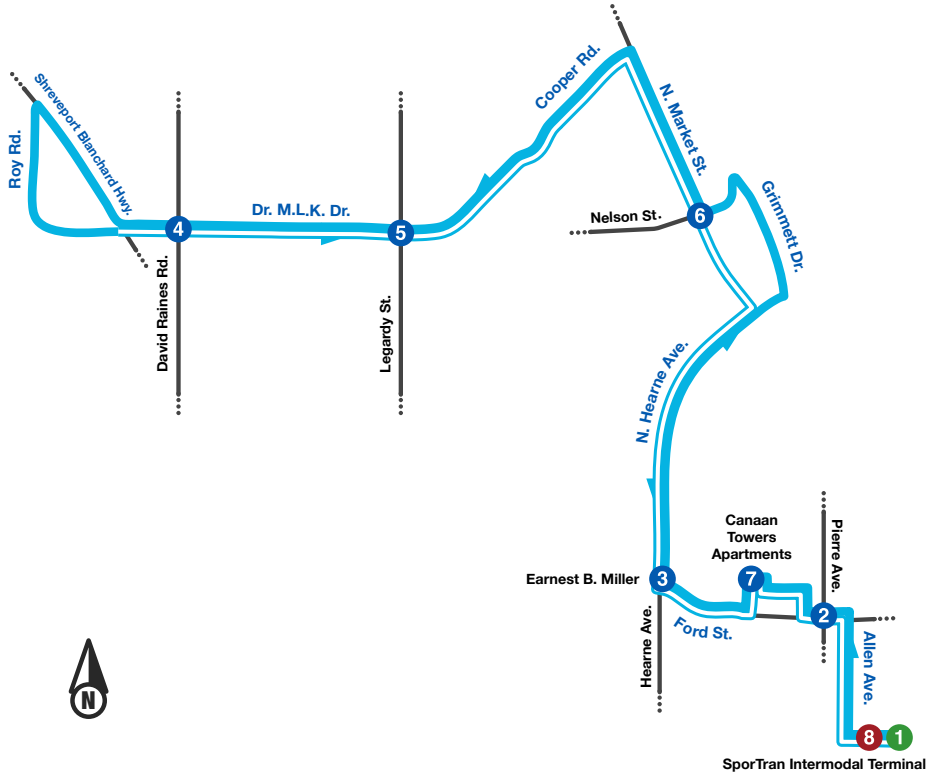

Route

39

North Shreveport Alternate

Monday-Friday (Night)

Intermodal Terminal (Outbound)	Ford St. & Pierre Ave. (Outbound)	Ford St. & Hearne Ave. (Outbound)	M.L.K. & David Raines Rd. (Outbound)	M.L.K. & Legardy St. (Inbound)	Nelson St. & North Market St. (Inbound)	Clay St. & Canaan Tower Apts. (Inbound)	Intermodal Terminal (Inbound)
1	2	3	4	5	6	7	8
6:45 PM	6:50 PM	6:56 PM	7:11 PM	7:24 PM	7:31 PM	7:39 PM	7:46 PM
7:30 PM	7:35 PM	7:41 PM	7:56 PM	8:09 PM	8:16 PM	8:24 PM	8:31 PM
9:20 PM	9:25 PM	9:31 PM	9:46 PM	9:59 PM	10:06 PM	10:14 PM	10:21 PM
10:50 PM	10:55 PM	11:01 PM	11:16 PM	11:29 PM	11:36 PM	11:44 PM	11:51 PM
12:08 AM	12:13 AM	12:19 AM	12:34 AM				

Saturday

Intermodal Terminal (Outbound)	Ford St. & Pierre Ave. (Outbound)	Ford St. & Hearne Ave. (Outbound)	M.L.K. & David Raines Rd. (Outbound)	M.L.K. & Legardy St. (Inbound)	Nelson St. & North Market St. (Inbound)	Clay St. & Canaan Tower Apts. (Inbound)	Intermodal Terminal (Inbound)
1	2	3	4	5	6	7	8
6:50 AM	6:55 AM	7:01 AM	7:16 AM	7:29 AM	7:36 AM	7:44 AM	7:51 AM
7:26 AM	7:31 AM	7:37 AM	7:52 AM	8:05 AM	8:12 AM	8:20 AM	8:27 AM
8:02 AM	8:07 AM	8:13 AM	8:28 AM	8:41 AM	8:48 AM	8:56 AM	9:03 AM
8:38 AM	8:43 AM	8:49 AM	9:04 AM	9:17 AM	9:24 AM	9:32 AM	9:39 AM

Sunday

Intermodal Terminal (Outbound)	Ford St. & Pierre Ave. (Outbound)	Ford St. & Hearne Ave. (Outbound)	M.L.K. & David Raines Rd. (Inbound)	M.L.K. & Legardy St. (Inbound)	Nelson St. & North Market St. (Inbound)	Clay St. & Canaan Tower Apts. (Inbound)	Intermodal Terminal (Inbound)
1	2	3	4	5	6	7	8
8:45 AM	8:50 AM	8:56 AM	9:11 AM	9:24 AM	9:31 AM	9:39 AM	9:46 AM
9:30 AM	9:35 AM	9:41 AM	9:56 AM	10:09 AM	10:16 AM	10:24 AM	10:31 AM
11:30 AM	11:35 AM	11:41 AM	11:56 AM	12:09 PM	12:16 PM	12:24 PM	12:31 PM
1:00 PM	1:05 PM	1:11 PM	1:26 PM	1:39 PM	1:46 PM	1:54 PM	2:01 PM
2:50 PM	2:55 PM	3:01 PM	3:16 PM	3:29 PM	3:36 PM	3:44 PM	3:51 PM
3:55 PM	4:00 PM	4:06 PM	4:21 PM	4:34 PM	4:41 PM	4:49 PM	4:56 PM