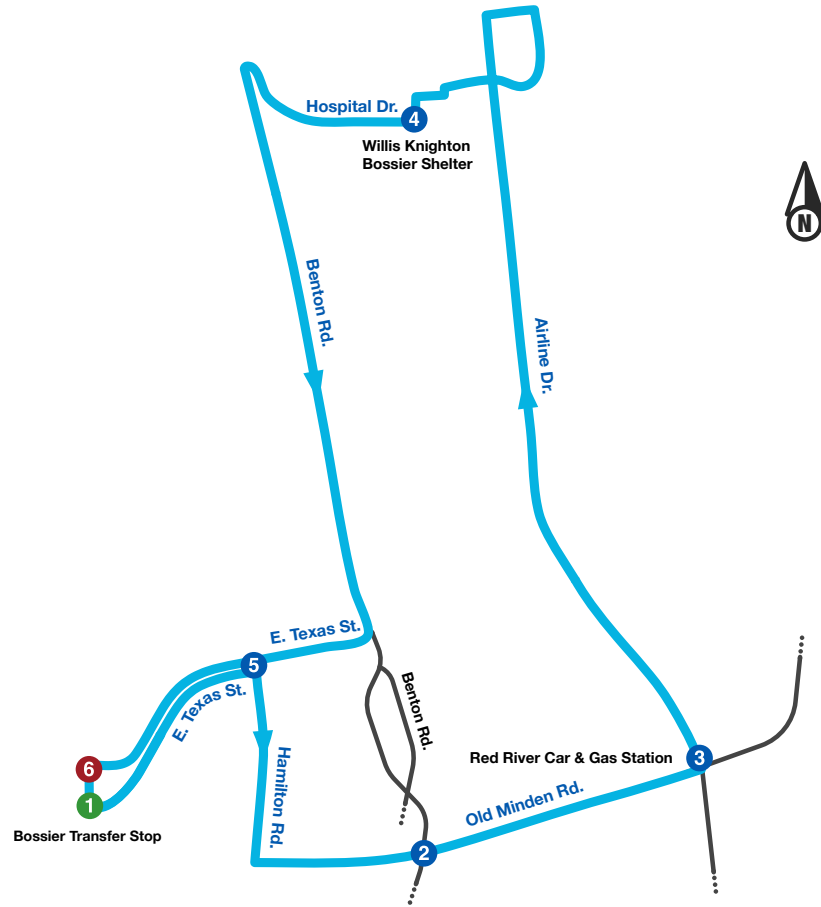

Route

40

North Bossier Alternate

Route 40 Con't

Saturday

Bossier Transfer Stop	Old Minden Rd. & Benton Rd.	Old Minden Rd. & Airline Dr.	Willis Knighton Bossier	E. Texas & Hamilton Rd.	Bossier Transfer Stop
1	2	3	4	5	6
11:10 AM	11:19 AM	11:25 AM	11:41 AM	11:52 AM	11:54 AM
NOON					
1:10 PM	1:19 PM	1:25 PM	1:41 PM	1:52 PM	1:54 PM
3:10 PM	3:19 PM	3:25 PM	3:41 PM	3:52 PM	3:54 PM
5:10 PM	5:19 PM	5:25 PM	5:41 PM	5:52 PM	5:54 PM
7:10 PM	7:19 PM	7:25 PM	7:41 PM	7:52 PM	7:54 PM
9:10 PM	9:19 PM	9:25 PM	9:41 PM	9:52 PM	9:54 PM
11:10 PM	11:19 PM	11:25 PM	11:41 PM	11:52 PM	11:54 PM

Sunday

Bossier Transfer Stop	Old Minden Rd. & Benton Rd.	Old Minden Rd. & Airline Dr.	Willis Knighton Bossier	E. Texas & Hamilton Rd.	Bossier Transfer Stop
1	2	3	4	5	6
9:10 AM	9:19 AM	9:25 AM	9:41 AM	9:52 AM	9:54 AM
11:10 AM	11:19 AM	11:25 AM	11:41 AM	11:52 AM	11:54 AM
NOON					
1:10 PM	1:19 PM	1:25 PM	1:41 PM	1:52 PM	1:54 PM
3:10 PM	3:19 PM	3:25 PM	3:41 PM	3:52 PM	3:54 PM

Monday-Friday (Night)

Bossier Transfer Stop	Old Minden Rd. & Benton Rd.	Old Minden Rd. & Airline Dr.	Willis Knighton Bossier	E. Texas & Hamilton Rd.	Bossier Transfer Stop
1	2	3	4	5	6
7:10 PM	7:19 PM	7:25 PM	7:41 PM	7:52 PM	7:54 PM
9:10 PM	9:19 PM	9:25 PM	9:41 PM	9:52 PM	9:54 PM
11:10 PM	11:19 PM	11:25 PM	11:41 PM	11:52 PM	11:54 PM

Saturday

Bossier Transfer Stop	Old Minden Rd. & Benton Rd.	Old Minden Rd. & Airline Dr.	Willis Knighton Bossier	E. Texas & Hamilton Rd.	Bossier Transfer Stop
1	2	3	4	5	6
7:10 AM	7:19 AM	7:25 AM	7:41 AM	7:52 AM	7:54 AM
9:10 AM	9:19 AM	9:25 AM	9:41 AM	9:52 AM	9:54 AM