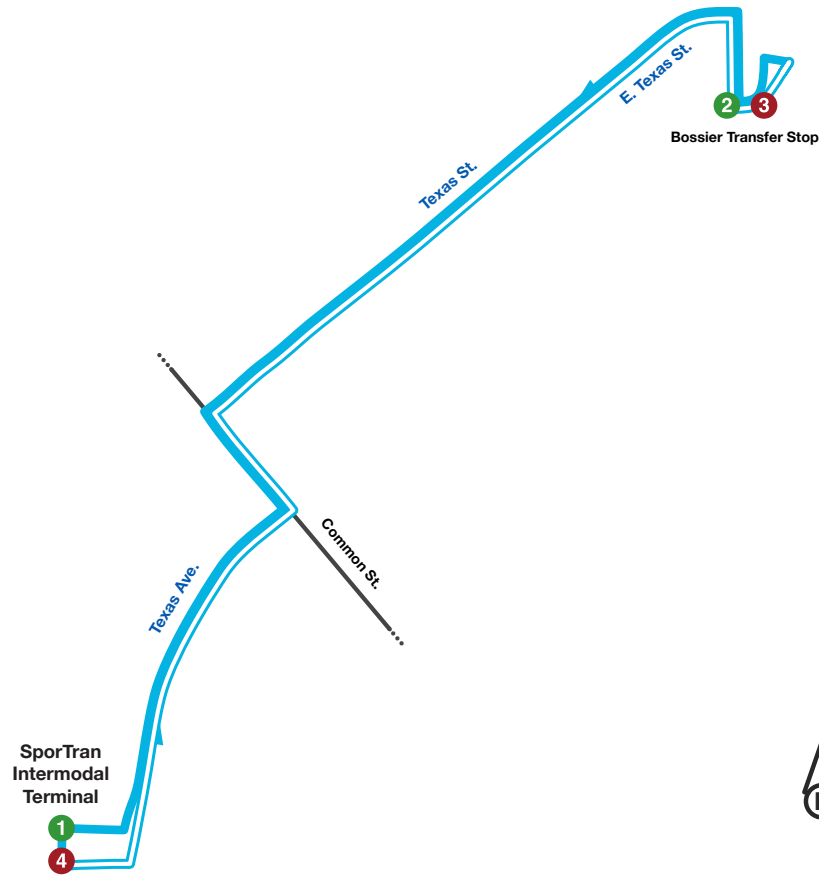

Route

41

Shreveport-Bossier Downtown Circulator Alternate

Monday-Friday (Night)

Intermodal Terminal	Bossier Transfer Stop	Bossier Transfer Stop	Intermodal Terminal
1	2	3	4
6:00 PM	6:07 PM	6:10 PM	6:17 PM
6:20 PM	6:27 PM	6:30 PM	6:37 PM
6:40 PM	6:47 PM	6:50 PM	6:57 PM
7:00 PM	7:07 PM	7:10 PM	7:17 PM
7:20 PM	7:27 PM	7:30 PM	7:37 PM
7:40 PM	7:47 PM	7:50 PM	7:57 PM
8:00 PM	8:07 PM	8:10 PM	8:17 PM
8:20 PM	8:27 PM	8:30 PM	8:37 PM
8:40 PM	8:47 PM	8:50 PM	8:57 PM
9:00 PM	9:07 PM	9:10 PM	9:17 PM
9:20 PM	9:27 PM	9:30 PM	9:37 PM
9:40 PM	9:47 PM	9:50 PM	9:57 PM

Route 41 Con't

Monday-Friday (Night)

Intermodal Terminal	Bossier Transfer Stop	Bossier Transfer Stop	Intermodal Terminal
1	2	3	4
10:00 PM	10:07 PM	10:10 PM	10:17 PM
10:20 PM	10:27 PM	10:30 PM	10:37 PM
10:40 PM	10:47 PM	10:50 PM	10:57 PM
11:00 PM	11:07 PM	11:10 PM	11:17 PM
11:20 PM	11:27 PM	11:30 PM	11:37 PM
11:40 PM	11:47 PM	11:50 PM	11:57 PM
12:05 AM	12:12 AM	12:15 AM	12:22 AM

MID NIGHT

Sunday

Intermodal Terminal	Bossier Transfer Stop	Bossier Transfer Stop	Intermodal Terminal
1	2	3	4
11:00 AM	11:07 AM	11:10 AM	11:17 AM
12:00 PM	12:07 PM	12:10 PM	12:17 PM
1:00 PM	1:07 PM	1:10 PM	1:17 PM
2:00 PM	2:07 PM	2:10 PM	2:17 PM
3:00 PM	3:07 PM	3:10 PM	3:17 PM
4:00 PM	4:07 PM	4:10 PM	4:17 PM
5:00 PM	5:07 PM	5:10 PM	5:17 PM

NOON

Sunday

Intermodal Terminal	Bossier Transfer Stop	Bossier Transfer Stop	Intermodal Terminal
1	2	3	4
8:00 AM	8:07 AM	8:10 AM	8:17 AM
9:00 AM	9:07 AM	9:10 AM	9:17 AM
10:00 AM	10:07 AM	10:10 AM	10:17 AM