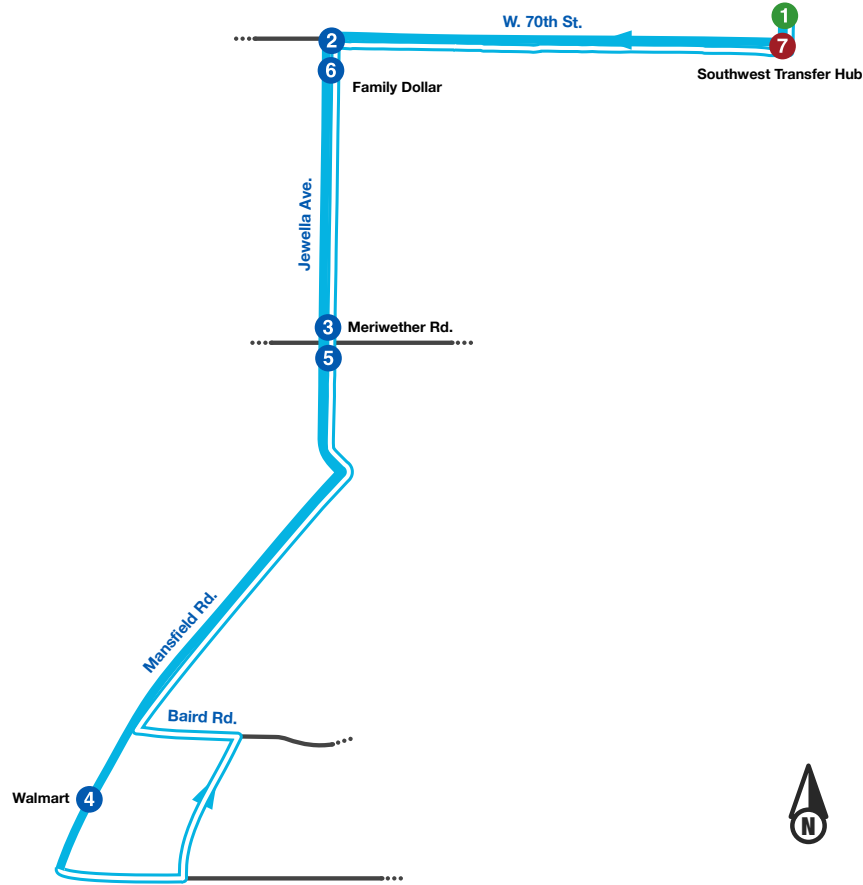

Route

42

Southern Hills Alternate

Monday-Friday (Night)

Southwest Transfer Stop (Outbound)	Jewella Ave. & W. 70th St. (Outbound)	Jewella Ave. & Meriwether Rd. (Outbound)	Mansfield Rd. & Walmart (Outbound)	Jewella Ave. & Meriwether Rd. (Inbound)	Jewella Ave. & W. 70th St. (Inbound)	Southwest Transfer Stop (Inbound)
1	2	3	4	5	6	7
6:00 PM	6:07 PM	6:11 PM	6:21 PM	6:35 PM	6:39 PM	6:46 PM
6:50 PM	6:57 PM	7:01 PM	7:11 PM	7:25 PM	7:29 PM	7:36 PM
8:30 PM	8:37 PM	8:41 PM	8:51 PM	9:05 PM	9:09 PM	9:16 PM
9:20 PM	9:27 PM	9:31 PM	9:41 PM	9:55 PM	9:59 PM	10:06 PM
11:00 PM	11:07 PM	11:11 PM	11:21 PM	11:35 PM	11:39 PM	11:46 PM
11:50 PM	11:57 PM	12:01 AM	12:11 AM	12:25 AM	12:29 AM	12:36 AM

Saturday

Southwest Transfer Stop (Outbound)	Jewella Ave. & W. 70th St. (Outbound)	Jewella Ave. & Meriwether Rd. (Outbound)	Mansfield Rd. & Walmart (Outbound)	Jewella Ave. & Meriwether Rd. (Inbound)	Jewella Ave. & W. 70th St. (Inbound)	Southwest Transfer Stop (Inbound)
1	2	3	4	5	6	7
7:06 AM	7:13 AM	7:17 AM	7:27 AM	7:41 AM	7:45 AM	7:52 AM

NOON

Sunday

Southwest Transfer Stop (Outbound)	Jewella Ave. & W. 70th St. (Outbound)	Jewella Ave. & Meriwether Rd. (Outbound)	Mansfield Rd. & Walmart (Outbound)	Jewella Ave. & Meriwether Rd. (Inbound)	Jewella Ave. & W. 70th St. (Inbound)	Southwest Transfer Stop (Inbound)
1	2	3	4	5	6	7
			8:21 AM	8:35 AM	8:39 AM	8:46 AM
8:50 AM	8:57 AM	9:01 AM	9:11 AM	9:25 AM	9:29 AM	9:36 AM
10:50 AM	10:57 AM	11:01 AM	11:11 AM	11:25 AM	11:29 AM	11:36 AM
11:40 AM	11:47 AM	11:51 AM	12:01 PM	12:15 PM	12:19 PM	12:26 PM
12:30 PM	12:37 PM	12:41 PM	12:51 PM	1:05 PM	1:09 PM	1:16 PM
2:20 PM	2:27 PM	2:31 PM	2:41 PM	2:55 PM	2:59 PM	3:06 PM
3:10 PM	3:17 PM	3:21 PM	3:31 PM	3:45 PM	3:49 PM	3:56 PM
5:00 PM	5:07 PM	5:11 PM	5:21 PM			