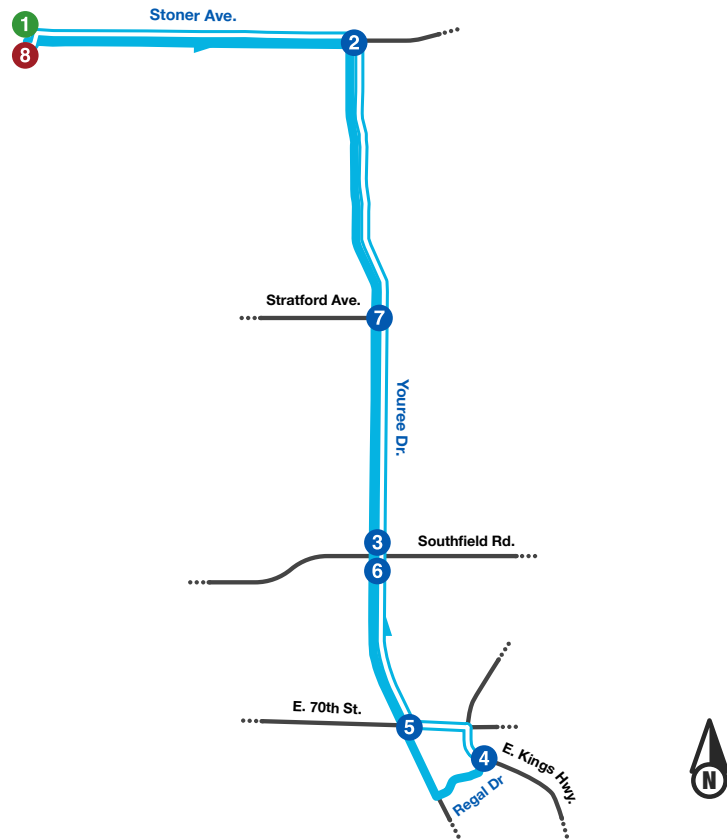

Route

44

North Shreveport Alternate

Saturday							
Intermodal Terminal (Outbound)	Youree Dr. & Stoner Ave. (Outbound)	Youree Dr. & Southfield Rd. (Outbound)	Regal Dr. & E. Kings Hwy. (Inbound)	Youree Dr. & E. 70th St. (Inbound)	Youree Dr. & Southfield Rd. (Inbound)	Youree Dr. & Stratford Ave. (Inbound)	Intermodal Terminal (Inbound)
1	2	3	4	5	6	7	8
7:30 PM	7:35 PM	7:44 PM	7:51 PM	7:55 PM	7:58 PM	8:01 PM	8:11 PM
8:15 PM	8:20 PM	8:29 PM	8:36 PM	8:40 PM	8:43 PM	8:46 PM	8:56 PM
9:00 PM	9:05 PM	9:14 PM	9:21 PM	9:25 PM	9:28 PM	9:31 PM	9:41 PM
9:45 PM	9:50 PM	9:59 PM	10:06 PM	10:10 PM	10:13 PM	10:16 PM	10:26 PM
10:30 PM	10:35 PM	10:44 PM	10:51 PM	10:55 PM	10:58 PM	11:01 PM	11:11 PM
11:15 PM	11:20 PM	11:29 PM	11:36 PM	11:40 PM	11:43 PM	11:46 PM	11:56 PM

Monday-Friday (Night)							
Intermodal Terminal (Outbound)	Youree Dr. & Stoner Ave. (Outbound)	Youree Dr. & Southfield Rd. (Outbound)	Regal Dr. & E. Kings Hwy. (Inbound)	Youree Dr. & E. 70th St. (Inbound)	Youree Dr. & Southfield Rd. (Inbound)	Youree Dr. & Stratford Ave. (Inbound)	Intermodal Terminal (Inbound)
1	2	3	4	5	6	7	8
6:45 PM	6:50 PM	6:59 PM	7:06 PM	7:10 PM	7:13 PM	7:16 PM	7:26 PM
7:30 PM	7:35 PM	7:44 PM	7:51 PM	7:55 PM	7:58 PM	8:01 PM	8:11 PM
8:15 PM	8:20 PM	8:29 PM	8:36 PM	8:40 PM	8:43 PM	8:46 PM	8:56 PM
9:00 PM	9:05 PM	9:14 PM	9:21 PM	9:25 PM	9:28 PM	9:31 PM	9:41 PM
9:45 PM	9:50 PM	9:59 PM	10:06 PM	10:10 PM	10:13 PM	10:16 PM	10:26 PM
10:30 PM	10:35 PM	10:44 PM	10:51 PM	10:55 PM	10:58 PM	11:01 PM	11:11 PM
11:15 PM	11:20 PM	11:29 PM	11:36 PM	11:40 PM	11:43 PM	11:46 PM	11:56 PM

Saturday							
Intermodal Terminal (Outbound)	Youree Dr. & Stoner Ave. (Outbound)	Youree Dr. & Southfield Rd. (Outbound)	Regal Dr. & E. Kings Hwy. (Inbound)	Youree Dr. & E. 70th St. (Inbound)	Youree Dr. & Southfield Rd. (Inbound)	Youree Dr. & Stratford Ave. (Inbound)	Intermodal Terminal (Inbound)
1	2	3	4	5	6	7	8
6:45 PM	6:50 PM	6:59 PM	7:06 PM	7:10 PM	7:13 PM	7:16 PM	7:26 PM