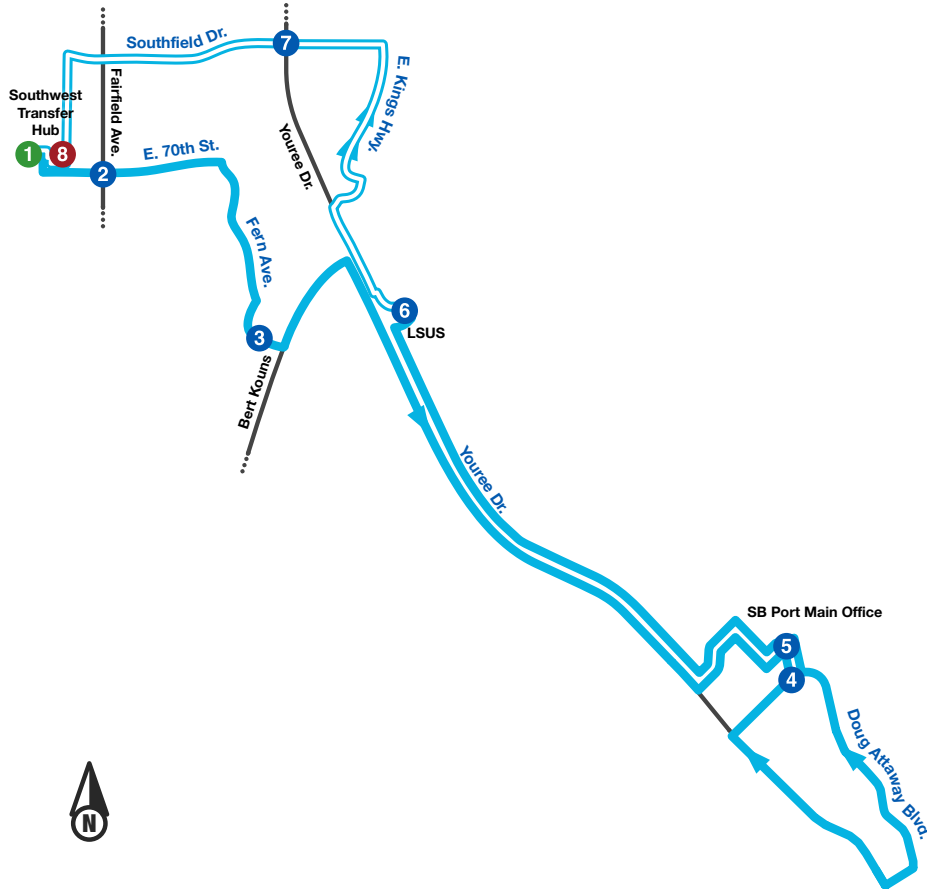

Route

31

East 70th/LSUS Alternate

Route 31 Con't

Saturday (Night)

Southwest Xfer Hub (Outbound)	E. 70th St. & Fairfield Ave. (Outbound)	Business Park Dr. & Bert Kouns (Outbound)	Port of Caddo-Bossier (Outbound)	Port of Caddo-Bossier (Inbound)	LSUS (Inbound)	Southfield Dr & Youree Dr. (Inbound)	Southwest Xfer Hub (Inbound)
1	2	3	4	5	6	7	8
8:30 PM	8:33 PM	8:43 PM			8:51 PM	9:03 PM	9:16 PM
10:20 PM	10:23 PM	10:33 PM	10:48 PM	11:12 PM	11:20 PM	11:32 PM	11:45 PM

Sunday

Southwest Xfer Hub (Outbound)	E. 70th St. & Fairfield Ave. (Outbound)	Business Park Dr. & Bert Kouns (Outbound)	Port of Caddo-Bossier (Outbound)	Port of Caddo-Bossier (Inbound)	LSUS (Inbound)	Southfield Dr & Youree Dr. (Inbound)	Southwest Xfer Hub (Inbound)
1	2	3	4	5	6	7	8
9:00 AM	9:03 AM	9:13 AM			9:21 AM	9:33 AM	9:46 AM
9:40 AM	9:43 AM	9:53 AM			10:01 AM	10:13 AM	10:26 AM
NOON	11:43 AM	11:53 AM			12:01 PM	12:13 PM	12:26 PM
1:40 PM	1:43 PM	1:53 PM			2:01 PM	2:13 PM	2:26 PM
3:30 PM	3:33 PM	3:43 PM			3:51 PM	4:03 PM	4:16 PM
4:20 PM	4:23 PM	4:33 PM			4:41 PM	4:53 PM	5:06 PM

Monday-Friday (Night)

Southwest Xfer Hub (Outbound)	E. 70th St. & Fairfield Ave. (Outbound)	Business Park Dr. & Bert Kouns (Outbound)	Port of Caddo-Bossier (Outbound)	Port of Caddo-Bossier (Inbound)	LSUS (Inbound)	Southfield Dr & Youree Dr. (Inbound)	Southwest Xfer Hub (Inbound)
1	2	3	4	5	6	7	8
6:00 PM	6:03 PM	6:13 PM			6:21 PM	6:33 PM	6:46 PM
7:40 PM	7:43 PM	7:53 PM			8:01 PM	8:13 PM	8:26 PM
8:30 PM	8:33 PM	8:43 PM			8:51 PM	9:03 PM	9:16 PM
10:20 PM	10:23 PM	10:33 PM	10:48 PM	11:12 PM	11:20 PM	11:32 PM	11:45 PM

Saturday (Night)

Southwest Xfer Hub (Outbound)	E. 70th St. & Fairfield Ave. (Outbound)	Business Park Dr. & Bert Kouns (Outbound)	Port of Caddo-Bossier (Outbound)	Port of Caddo-Bossier (Inbound)	LSUS (Inbound)	Southfield Dr & Youree Dr. (Inbound)	Southwest Xfer Hub (Inbound)
1	2	3	4	5	6	7	8
6:00 PM	6:03 PM	6:13 PM			6:21 PM	6:33 PM	6:46 PM
7:40 PM	7:43 PM	7:53 PM			8:01 PM	8:13 PM	8:26 PM