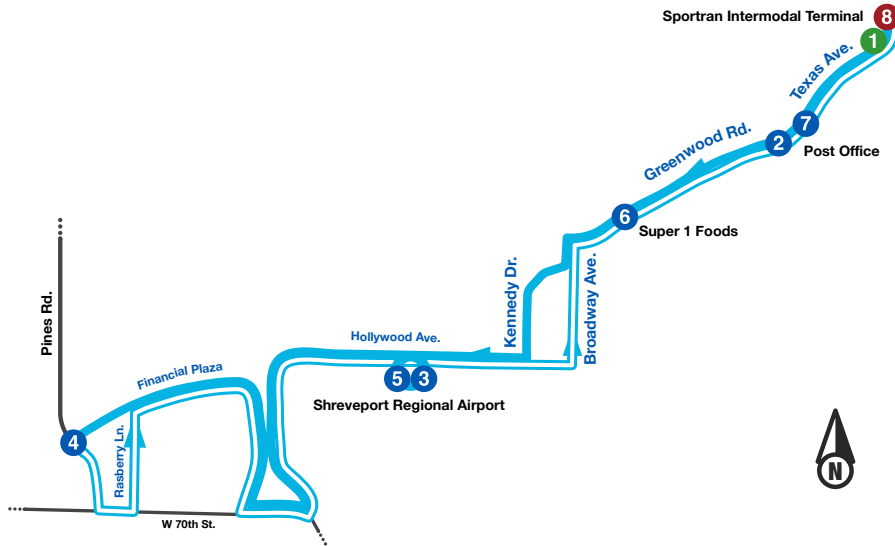

Route

33

Fairgrounds Alternate

Route 33 Con't

Sunday

Sportran Intermodal Terminal (Outbound)	Texas Ave & Post Office (Outbound)	Shreveport Regional Airport (Outbound)	Pines Rd & Exxon Gas (Inbound)	Shreveport Regional Airport (Inbound)	Greenwood Rd. & Super 1 Foods (Inbound)	Texas Ave & Post Office (Inbound)	Sportran Intermodal Terminal (Inbound)
1	2	3	4	5	6	7	8
8:20 AM	8:23 AM	8:38 AM	8:50 AM	8:59 AM	9:06 AM	9:13 AM	9:16 AM
9:20 AM	9:23 AM	9:38 AM	9:50 AM	9:59 AM	10:06 AM	10:13 AM	10:16 AM
10:20 AM	10:23 AM	10:38 AM	10:50 AM	10:59 AM	11:06 AM	11:13 AM	11:16 AM
11:25 AM	11:28 AM	11:43 AM	11:55 AM	12:04 PM	12:11 PM	12:18 PM	12:21 PM
NOON	12:25 PM	12:28 PM	12:43 PM	12:55 PM	1:04 PM	1:11 PM	1:18 PM
1:25 PM	1:28 PM	1:43 PM	1:55 PM	2:04 PM	2:11 PM	2:18 PM	2:21 PM
2:30 PM	2:33 PM	2:48 PM	3:00 PM	3:09 PM	3:16 PM	3:23 PM	3:26 PM
3:30 PM	3:33 PM	3:48 PM	4:00 PM	4:09 PM	4:16 PM	4:23 PM	4:26 PM
4:30 PM	4:33 PM	4:48 PM	5:00 PM	5:09 PM	5:16 PM	5:23 PM	5:26 PM

Monday-Friday (Night)

Intermodal Terminal (Outbound)	Texas Ave. & Post Office (Outbound)	Shreveport Regional Airport (Outbound)	Pines Rd. & Financial Plaza (Inbound)	Shreveport Regional Airport (Inbound)	Greenwood Rd. & Super 1 Foods (Inbound)	Texas Ave. & Post Office (Inbound)	Intermodal Terminal (Inbound)
1	2	3	4	5	6	7	8
6:00 PM	6:03 PM	6:18 PM	6:30 PM	6:39 PM	6:46 PM	6:53 PM	6:56 PM
7:00 PM	7:03 PM	7:18 PM	7:30 PM	7:39 PM	7:46 PM	7:53 PM	7:56 PM
8:00 PM	8:03 PM	8:18 PM	8:30 PM	8:39 PM	8:46 PM	8:53 PM	8:56 PM
9:00 PM	9:03 PM	9:18 PM	9:30 PM	9:39 PM	9:46 PM	9:53 PM	9:56 PM
10:00 PM	10:03 PM	10:18 PM	10:30 PM	10:39 PM	10:46 PM	10:53 PM	10:56 PM
11:00 PM	11:03 PM	11:18 PM	11:30 PM	11:39 PM	11:46 PM	11:53 PM	11:56 PM
MID NIGHT	12:05 AM	12:08 AM	12:23 AM	12:35 AM	12:44 AM	12:51 AM	1:01 AM