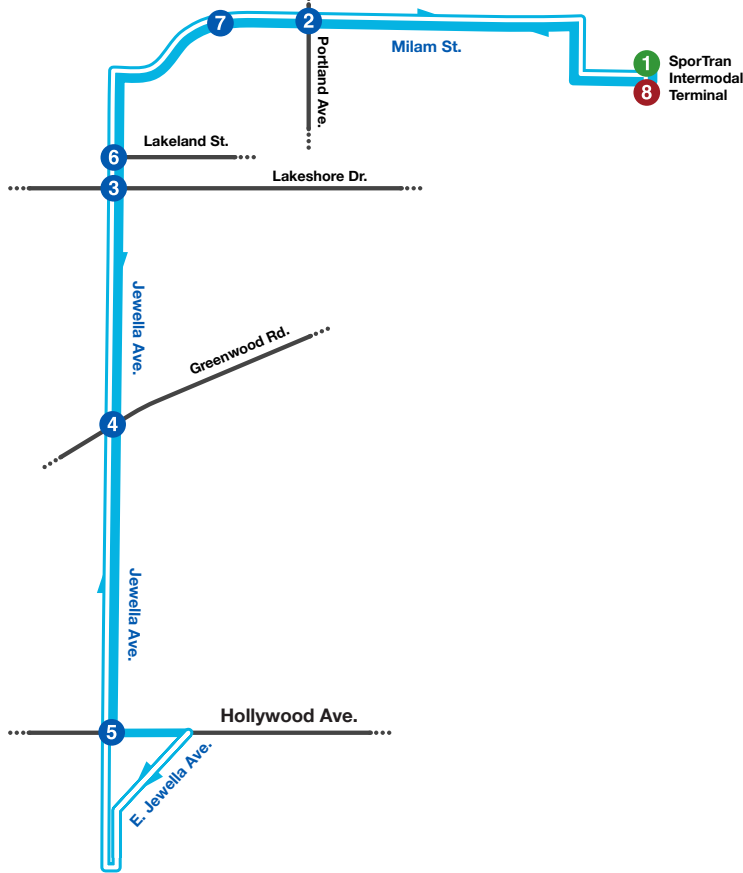

Route

34

Jewella Avenue Alternate

Route 34 Con't

Saturday (Night)

Intermodal Terminal	Milam St. & Portland Ave.	Jewella Ave. & Lakeshore Dr.	Jewella Ave. & Greenwood Rd.	Jewella Ave. & Hollywood Ave.	Jewella Ave. & Lakeland St.	Milam St. & Alabama Ave.	Intermodal Terminal
1	2	3	4	5	6	7	8
6:45 PM	6:51 PM	6:56 PM	7:01 PM	7:06 PM	7:15 PM	7:20 PM	7:26 PM
8:35 PM	8:41 PM	8:46 PM	8:51 PM	8:56 PM	9:05 PM	9:10 PM	9:16 PM
9:20 PM	9:26 PM	9:31 PM	9:36 PM	9:41 PM	9:50 PM	9:55 PM	10:01 PM
10:25 PM	10:31 PM	10:36 PM	10:41 PM	10:46 PM	10:55 PM	11:00 PM	11:06 PM
MID NIGHT	12:00 AM	12:06 AM	12:11 AM	12:16 AM	12:21 AM	12:30 AM	12:35 AM
	12:06 AM	12:11 AM	12:16 AM	12:21 AM	12:30 AM	12:35 AM	12:41 AM

Sunday

Intermodal Terminal	Milam St. & Portland Ave.	Jewella Ave. & Lakeshore Dr.	Jewella Ave. & Greenwood Rd.	Jewella Ave. & Hollywood Ave.	Jewella Ave. & Lakeland St.	Milam St. & Alabama Ave.	Intermodal Terminal
1	2	3	4	5	6	7	8
8:00 AM	8:06 AM	8:11 AM	8:16 AM	8:21 AM	8:30 AM	8:35 AM	8:41 AM
8:45 AM	8:51 AM	8:56 AM	9:01 AM	9:06 AM	9:15 AM	9:20 AM	9:26 AM
10:35 AM	10:41 AM	10:46 AM	10:51 AM	10:56 AM	11:05 AM	11:10 AM	11:16 AM
11:20 AM	11:26 AM	11:31 AM	11:36 AM	11:41 AM	11:50 AM	11:55 AM	12:01 PM
NOON	12:35 PM	12:41 PM	12:46 PM	12:51 PM	12:56 PM	1:05 PM	1:16 PM
	12:41 PM	12:46 PM	12:51 PM	12:56 PM	1:05 PM	1:10 PM	1:16 PM
	2:05 PM	2:11 PM	2:16 PM	2:21 PM	2:26 PM	2:35 PM	2:46 PM
	2:50 PM	2:56 PM	3:01 PM	3:06 PM	3:11 PM	3:20 PM	3:31 PM
	4:20 PM	4:26 PM	4:31 PM	4:36 PM	4:41 PM	4:55 PM	5:01 PM