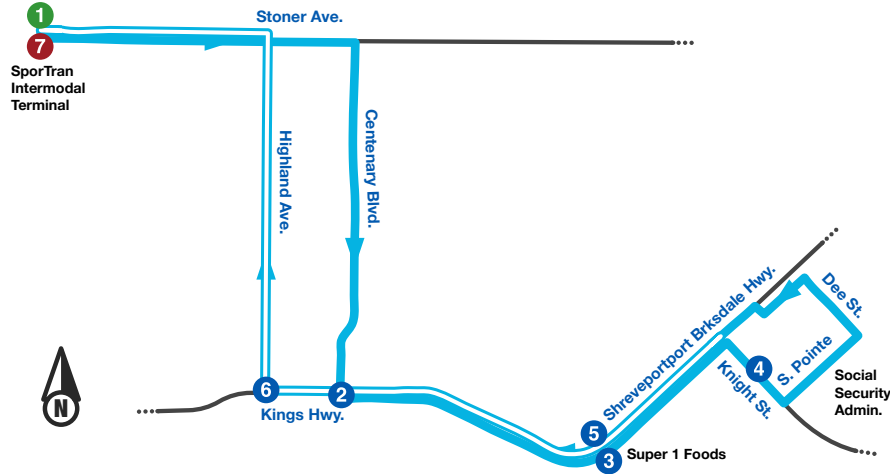

### Monday-Friday (Night)

Intermodal Terminal	Centenary Blvd. & Kings Hwy.	S'port Brksdale Hwy. & Super 1 Foods	S'port Brksdale Hwy & Knight St.	S'port Brksdale Hwy. & Super 1 Foods	Kings Hwy. & Hightland Ave.	Intermodal Terminal
1	2	3	4	5	6	7
6:00 PM	6:09 PM	6:14 PM	6:17 PM	6:21 PM	6:26 PM	6:35 PM
7:00 PM	7:09 PM	7:14 PM	7:17 PM	7:21 PM	7:26 PM	7:35 PM
8:00 PM	8:09 PM	8:14 PM	8:17 PM	8:21 PM	8:26 PM	8:35 PM
9:00 PM	9:09 PM	9:14 PM	9:17 PM	9:21 PM	9:26 PM	9:35 PM
10:00 PM	10:09 PM	10:14 PM	10:17 PM	10:21 PM	10:26 PM	10:35 PM
11:00 PM	11:09 PM	11:14 PM	11:17 PM	11:21 PM	11:26 PM	11:35 PM
MID NIGHT	12:05 AM	12:14 AM	12:19 AM	12:22 AM	12:26 AM	12:31 AM
	12:14 AM	12:19 AM	12:22 AM	12:26 AM	12:31 AM	12:40 AM

### Sunday

Intermodal Terminal	Centenary Blvd. & Kings Hwy.	S'port Brksdale Hwy. & Super 1 Foods	S'port Brksdale Hwy & Knight St.	S'port Brksdale Hwy. & Super 1 Foods	Kings Hwy. & Hightland Ave.	Intermodal Terminal
1	2	3	4	5	6	7
8:20 AM	8:29 AM	8:34 AM	8:37 AM	8:41 AM	8:46 AM	8:55 AM
9:20 AM	9:29 AM	9:34 AM	9:37 AM	9:41 AM	9:46 AM	9:55 AM
11:20 AM	11:29 AM	11:34 AM	11:37 AM	11:41 AM	11:46 AM	11:55 AM
NOON	12:20 PM	12:29 PM	12:34 PM	12:37 PM	12:41 PM	12:55 PM
	12:29 PM	12:34 PM	12:37 PM	12:41 PM	12:46 PM	12:55 PM
	1:20 PM	1:29 PM	1:34 PM	1:37 PM	1:41 PM	1:55 PM
	1:29 PM	1:34 PM	1:37 PM	1:41 PM	1:46 PM	1:55 PM
	2:20 PM	2:29 PM	2:34 PM	2:37 PM	2:41 PM	2:55 PM
	2:29 PM	2:34 PM	2:37 PM	2:41 PM	2:46 PM	2:55 PM
	3:20 PM	3:29 PM	3:34 PM	3:37 PM	3:41 PM	3:55 PM
	3:29 PM	3:34 PM	3:37 PM	3:41 PM	3:46 PM	3:55 PM
	4:20 PM	4:29 PM	4:34 PM	4:37 PM	4:41 PM	4:55 PM
	4:29 PM	4:34 PM	4:37 PM	4:41 PM	4:46 PM	4:55 PM