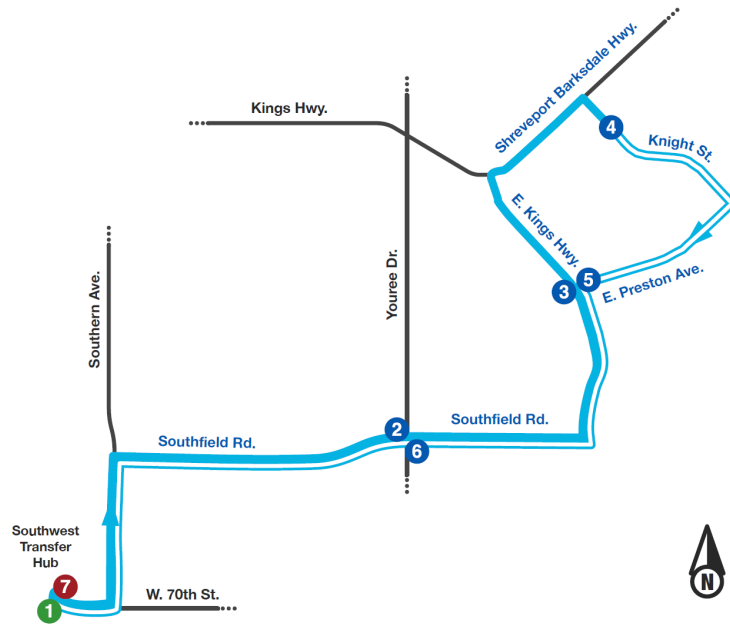

# Route

# Shreve City

## Monday-Friday

Southwest Transfer Hub (Outbound)	Southfield Rd. & Youree Dr. (Outbound)	E. Kings Hwy & E. Preston Ave. (Outbound)	Shreveport Barksdale & Knight St. (Outbound)	E. Kings Hwy & E. Preston Ave. (Inbound)	Southfield Rd. & Youree Dr. (Inbound)	Southwest Transfer Hub (Inbound)
1	2	3	4	5	6	7
9:30 AM	9:40 AM	9:44 AM	9:50 AM	9:56 AM	10:00 AM	10:09 AM
10:13 AM	10:23 AM	10:27 AM	10:33 AM	10:39 AM	10:43 AM	10:52 AM
10:56 AM	11:06 AM	11:10 AM	11:16 AM	11:22 AM	11:26 AM	11:35 AM
11:39 AM	11:49 AM	11:53 AM	11:59 AM	12:05 PM	12:09 PM	12:18 PM
12:22 PM	12:32 PM	12:36 PM	12:42 PM	12:48 PM	12:52 PM	1:01 PM
1:05 PM	1:15 PM	1:19 PM	1:25 PM	1:31 PM	1:35 PM	1:44 PM
1:48 PM	1:58 PM	2:02 PM	2:08 PM	2:14 PM	2:18 PM	2:27 PM
2:31 PM	2:41 PM	2:45 PM	2:51 PM	2:57 PM	3:01 PM	3:10 PM

NOON

\*This route is served Monday-Friday only