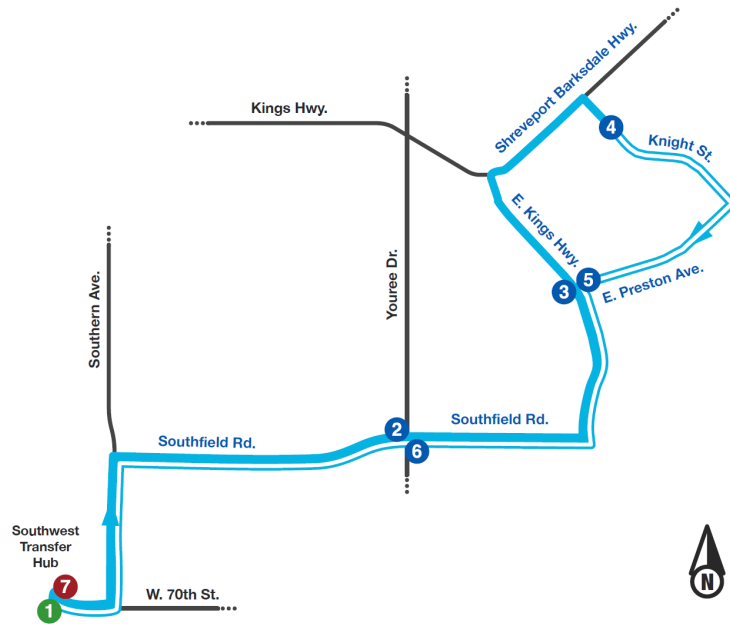

Route

27

Shreve City

Monday-Friday

Southwest Transfer Hub (Outbound)	Southfield Rd. & Youree Dr. (Outbound)	E. Kings Hwy & E. Preston Ave. (Outbound)	Shreveport Barksdale & Knight St. (Outbound)	E. Kings Hwy & E. Preston Ave. (Inbound)	Southfield Rd. & Youree Dr. (Inbound)	Southwest Transfer Hub (Inbound)
1	2	3	4	5	6	7
9:30 AM	9:40 AM	9:44 AM	9:50 AM	9:56 AM	10:00 AM	10:09 AM
10:13 AM	10:23 AM	10:27 AM	10:33 AM	10:39 AM	10:43 AM	10:52 AM
10:56 AM	11:06 AM	11:10 AM	11:16 AM	11:22 AM	11:26 AM	11:35 AM
11:39 AM	11:49 AM	11:53 AM	11:59 AM	12:05 PM	12:09 PM	12:18 PM
12:22 PM	12:32 PM	12:36 PM	12:42 PM	12:48 PM	12:52 PM	1:01 PM
1:05 PM	1:15 PM	1:19 PM	1:25 PM	1:31 PM	1:35 PM	1:44 PM
1:48 PM	1:58 PM	2:02 PM	2:08 PM	2:14 PM	2:18 PM	2:27 PM
2:31 PM	2:41 PM	2:45 PM	2:51 PM	2:57 PM	3:01 PM	3:10 PM

NOON

*This route is served Monday-Friday only