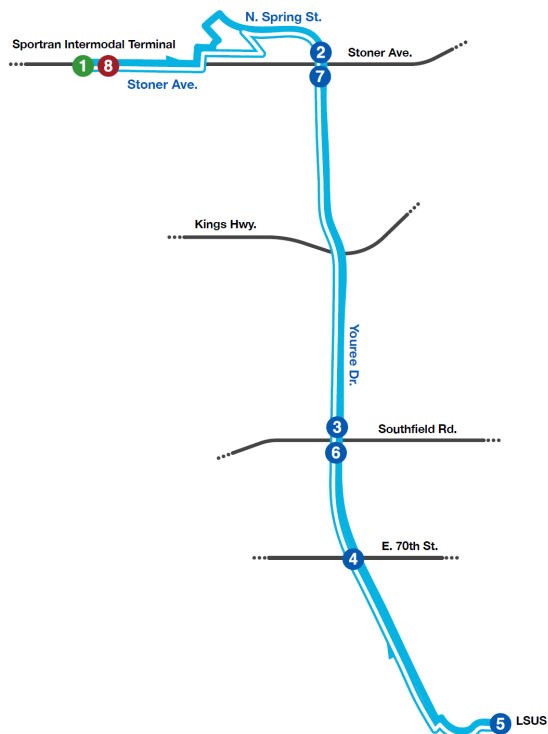

# Route

### Monday-Friday

Intermodal Terminal (Outbound)	Youree Dr. & Stoner Ave. (Outbound)	Youree Dr. & Southfield Rd. (Outbound)	Youree Dr. & E. 70th St. (Outbound)	LSUS (Inbound)	Youree Dr. & Southfield Rd. (Inbound)	Youree Dr. & Stoner Ave. (Inbound)	Intermodal Terminal (Inbound)
1	2	3	4	5	6	7	8
12:20 PM	12:29 PM	12:38 PM	12:41 PM	12:50 PM	1:00 PM	1:08 PM	1:15 PM
1:20 PM	1:29 PM	1:38 PM	1:41 PM	1:50 PM	2:00 PM	2:08 PM	2:15 PM
2:20 PM	2:29 PM	2:38 PM	2:41 PM	2:50 PM	3:00 PM	3:08 PM	3:15 PM
2:50 PM	2:59 PM	3:08 PM	3:11 PM	3:20 PM	3:30 PM	3:38 PM	3:45 PM
3:20 PM	3:29 PM	3:38 PM	3:41 PM	3:50 PM	4:00 PM	4:08 PM	4:15 PM
3:50 PM	3:59 PM	4:08 PM	4:11 PM	4:20 PM	4:30 PM	4:38 PM	4:45 PM
4:20 PM	4:29 PM	4:38 PM	4:41 PM	4:50 PM	5:00 PM	5:08 PM	5:15 PM
4:50 PM	4:59 PM	5:08 PM	5:11 PM	5:20 PM	5:30 PM	5:38 PM	5:45 PM
5:20 PM	5:29 PM	5:38 PM	5:41 PM	5:50 PM	6:00 PM	6:08 PM	6:15 PM

### Saturday

Sportran Intermodal Terminal (Outbound)	Youree Dr. & Stoner Ave. (Outbound)	Youree Dr. & Southfield Rd. (Outbound)	Youree Dr. & E. 70th St. (Outbound)	LSUS (Inbound)	Youree Dr. & Southfield Rd. (Inbound)	Youree Dr. & Stoner Ave. (Inbound)	Sportran Intermodal Terminal (Inbound)
1	2	3	4	5	6	7	8
6:40 AM	6:49 AM	6:58 AM	7:01 AM	7:07 AM	7:17 AM	7:25 AM	7:32 AM
7:36 AM	7:45 AM	7:54 AM	7:57 AM	8:03 AM	8:13 AM	8:21 AM	8:28 AM
8:32 AM	8:41 AM	8:50 AM	8:53 AM	8:59 AM	9:09 AM	9:17 AM	9:24 AM
9:28 AM	9:37 AM	9:46 AM	9:49 AM	9:55 AM	10:05 AM	10:13 AM	10:20 AM
10:24 AM	10:33 AM	10:42 AM	10:45 AM	10:51 AM	11:01 AM	11:09 AM	11:16 AM
11:20 AM	11:29 AM	11:38 AM	11:41 AM	11:47 AM	11:57 AM	12:05 PM	12:12 PM
NOON	12:16 PM	12:25 PM	12:34 PM	12:37 PM	12:43 PM	12:53 PM	1:01 PM
1:12 PM	1:21 PM	1:30 PM	1:33 PM	1:39 PM	1:49 PM	1:57 PM	2:04 PM
2:08 PM	2:17 PM	2:26 PM	2:29 PM	2:35 PM	2:45 PM	2:53 PM	3:00 PM
3:04 PM	3:13 PM	3:22 PM	3:25 PM	3:31 PM	3:41 PM	3:49 PM	3:56 PM
4:00 PM	4:09 PM	4:18 PM	4:21 PM	4:27 PM	4:37 PM	4:45 PM	4:52 PM
4:56 PM	5:05 PM	5:14 PM	5:17 PM	5:23 PM	5:33 PM	5:41 PM	5:48 PM