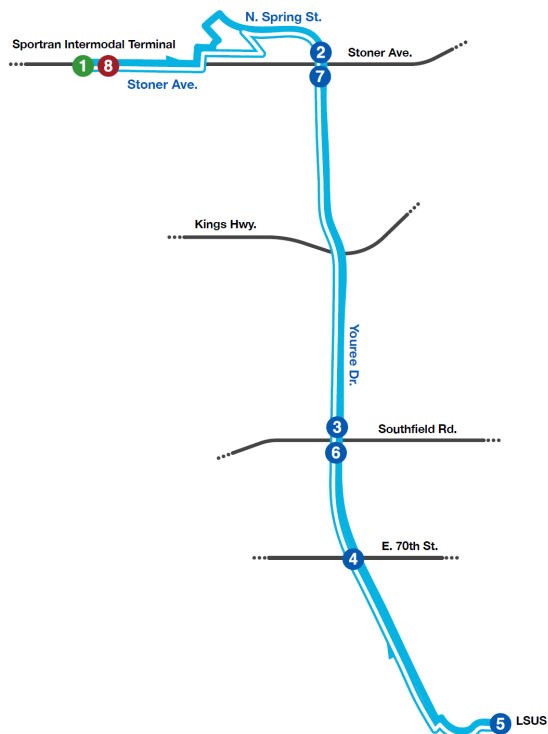

Route

26

Youree Drive

Monday-Friday

Intermodal Terminal (Outbound)	Youree Dr. & Stoner Ave. (Outbound)	Youree Dr. & Southfield Rd. (Outbound)	Youree Dr. & E. 70th St. (Outbound)	LSUS (Inbound)	Youree Dr. & Southfield Rd. (Inbound)	Youree Dr. & Stoner Ave. (Inbound)	Intermodal Terminal (Inbound)
1	2	3	4	5	6	7	8
				5:50 AM	6:00 AM	6:08 AM	6:15 AM
	5:50 AM	5:59 AM	6:08 AM	6:11 AM	6:20 AM	6:30 AM	6:45 AM
	6:20 AM	6:29 AM	6:38 AM	6:41 AM	6:50 AM	7:00 AM	7:15 AM
	6:50 AM	6:59 AM	7:08 AM	7:11 AM	7:20 AM	7:30 AM	7:45 AM
	7:20 AM	7:29 AM	7:38 AM	7:41 AM	7:50 AM	8:00 AM	8:15 AM
	7:50 AM	7:59 AM	8:08 AM	8:11 AM	8:20 AM	8:30 AM	8:45 AM
	8:20 AM	8:29 AM	8:38 AM	8:41 AM	8:50 AM	9:00 AM	9:15 AM
	8:50 AM	8:59 AM	9:08 AM	9:11 AM	9:20 AM	9:30 AM	9:45 AM
	9:20 AM	9:29 AM	9:38 AM	9:41 AM	9:50 AM	10:00 AM	10:15 AM
	9:50 AM	9:59 AM	10:08 AM	10:11 AM	10:20 AM	10:30 AM	10:45 AM
	10:20 AM	10:29 AM	10:38 AM	10:41 AM	10:50 AM	11:00 AM	11:15 AM
NOON	11:20 AM	11:29 AM	11:38 AM	11:41 AM	11:50 AM	12:00 PM	12:15 PM

Monday-Friday

Intermodal Terminal (Outbound)	Youree Dr. & Stoner Ave. (Outbound)	Youree Dr. & Southfield Rd. (Outbound)	Youree Dr. & E. 70th St. (Outbound)	LSUS (Inbound)	Youree Dr. & Southfield Rd. (Inbound)	Youree Dr. & Stoner Ave. (Inbound)	Intermodal Terminal (Inbound)
1	2	3	4	5	6	7	8
12:20 PM	12:29 PM	12:38 PM	12:41 PM	12:50 PM	1:00 PM	1:08 PM	1:15 PM
1:20 PM	1:29 PM	1:38 PM	1:41 PM	1:50 PM	2:00 PM	2:08 PM	2:15 PM
2:20 PM	2:29 PM	2:38 PM	2:41 PM	2:50 PM	3:00 PM	3:08 PM	3:15 PM
2:50 PM	2:59 PM	3:08 PM	3:11 PM	3:20 PM	3:30 PM	3:38 PM	3:45 PM
3:20 PM	3:29 PM	3:38 PM	3:41 PM	3:50 PM	4:00 PM	4:08 PM	4:15 PM
3:50 PM	3:59 PM	4:08 PM	4:11 PM	4:20 PM	4:30 PM	4:38 PM	4:45 PM
4:20 PM	4:29 PM	4:38 PM	4:41 PM	4:50 PM	5:00 PM	5:08 PM	5:15 PM
4:50 PM	4:59 PM	5:08 PM	5:11 PM	5:20 PM	5:30 PM	5:38 PM	5:45 PM
5:20 PM	5:29 PM	5:38 PM	5:41 PM	5:50 PM	6:00 PM	6:08 PM	6:15 PM