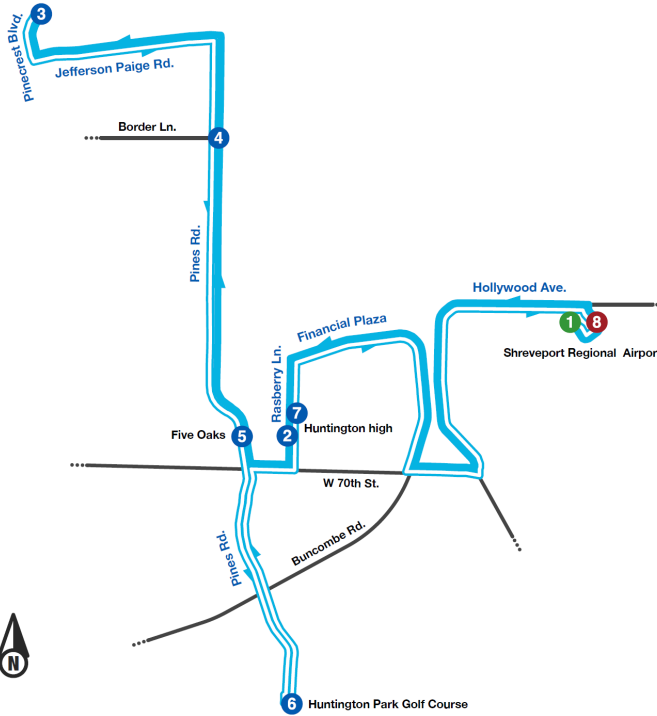

# Route

## West Shreveport

### Route 25 Con't

\* This route is served Monday-Saturday only

\* See Route 33 - Fairgrounds Alternate for Night and Sunday Service to Pines Road @ Financial Plaza