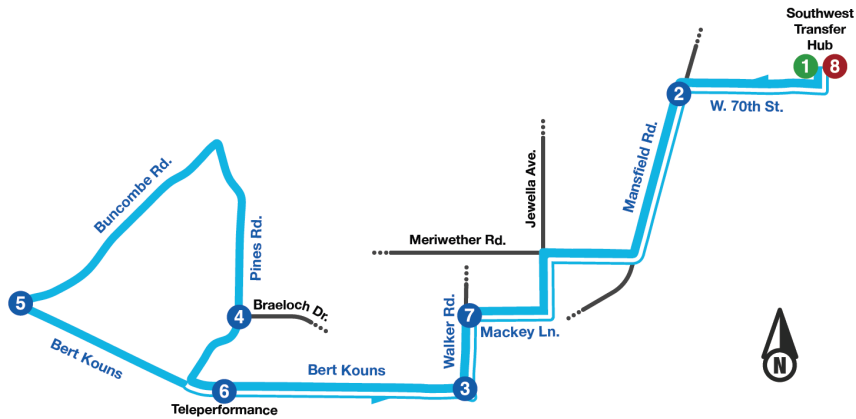

# Route

## Walker Road / Bert Kouns

### Monday-Friday

Southwest Xfer Hub (Outbound)	Mansfield Rd. & W. 70th St. (Outbound)	Bert Kouns & Walker Rd. (Outbound)	Pines Rd & Braeloch Dr. (Outbound)	Buncombe Rd. & Bert Kouns (Outbound)	Teleperformance (Inbound)	Walker Rd. & Mackey Ln. (Inbound)	Southwest Xfer Hub (Inbound)
1	2	3	4	5	6	7	8
5:58 AM	6:03 AM	6:12 AM	6:18 AM	6:25 AM	6:31 AM	6:39 AM	6:51 AM
6:40 AM	6:45 AM	6:54 AM	7:00 AM	7:07 AM	7:13 AM	7:21 AM	7:33 AM
7:23 AM	7:28 AM	7:37 AM	7:43 AM	7:50 AM	7:56 AM	8:04 AM	8:16 AM
8:05 AM	8:10 AM	8:19 AM	8:25 AM	8:32 AM	8:38 AM	8:46 AM	8:58 AM
8:48 AM	8:53 AM	9:02 AM	9:08 AM	9:15 AM	9:21 AM	9:29 AM	9:41 AM
9:30 AM	9:35 AM	9:44 AM	9:50 AM	9:57 AM	10:03 AM	10:11 AM	10:23 AM
10:13 AM	10:18 AM	10:27 AM	10:33 AM	10:40 AM	10:46 AM	10:54 AM	11:06 AM
10:55 AM	11:00 AM	11:09 AM	11:15 AM	11:22 AM	11:28 AM	11:36 AM	11:48 AM
11:38 AM	11:43 AM	11:52 AM	11:58 AM	12:05 PM	12:11 PM	12:19 PM	12:31 PM
12:20 PM	12:25 PM	12:34 PM	12:40 PM	12:47 PM	12:53 PM	1:01 PM	1:13 PM
1:03 PM	1:08 PM	1:17 PM	1:23 PM	1:30 PM	1:36 PM	1:44 PM	1:56 PM
1:45 PM	1:50 PM	1:59 PM	2:05 PM	2:12 PM	2:18 PM	2:26 PM	2:38 PM
2:28 PM	2:33 PM	2:42 PM	2:48 PM	2:55 PM	3:01 PM	3:09 PM	3:21 PM
3:10 PM	3:15 PM	3:24 PM	3:30 PM	3:37 PM	3:43 PM	3:51 PM	4:03 PM
3:53 PM	3:58 PM	4:07 PM	4:13 PM	4:20 PM	4:26 PM	4:34 PM	4:46 PM
4:35 PM	4:40 PM	4:49 PM	4:55 PM	5:02 PM	5:08 PM	5:16 PM	5:28 PM
5:18 PM	5:23 PM	5:32 PM	5:38 PM	5:45 PM	5:51 PM	5:59 PM	6:11 PM

NOON

\* See Route 36 - Kingston Loop Alternate for Night, Saturday, and Sunday Schedules